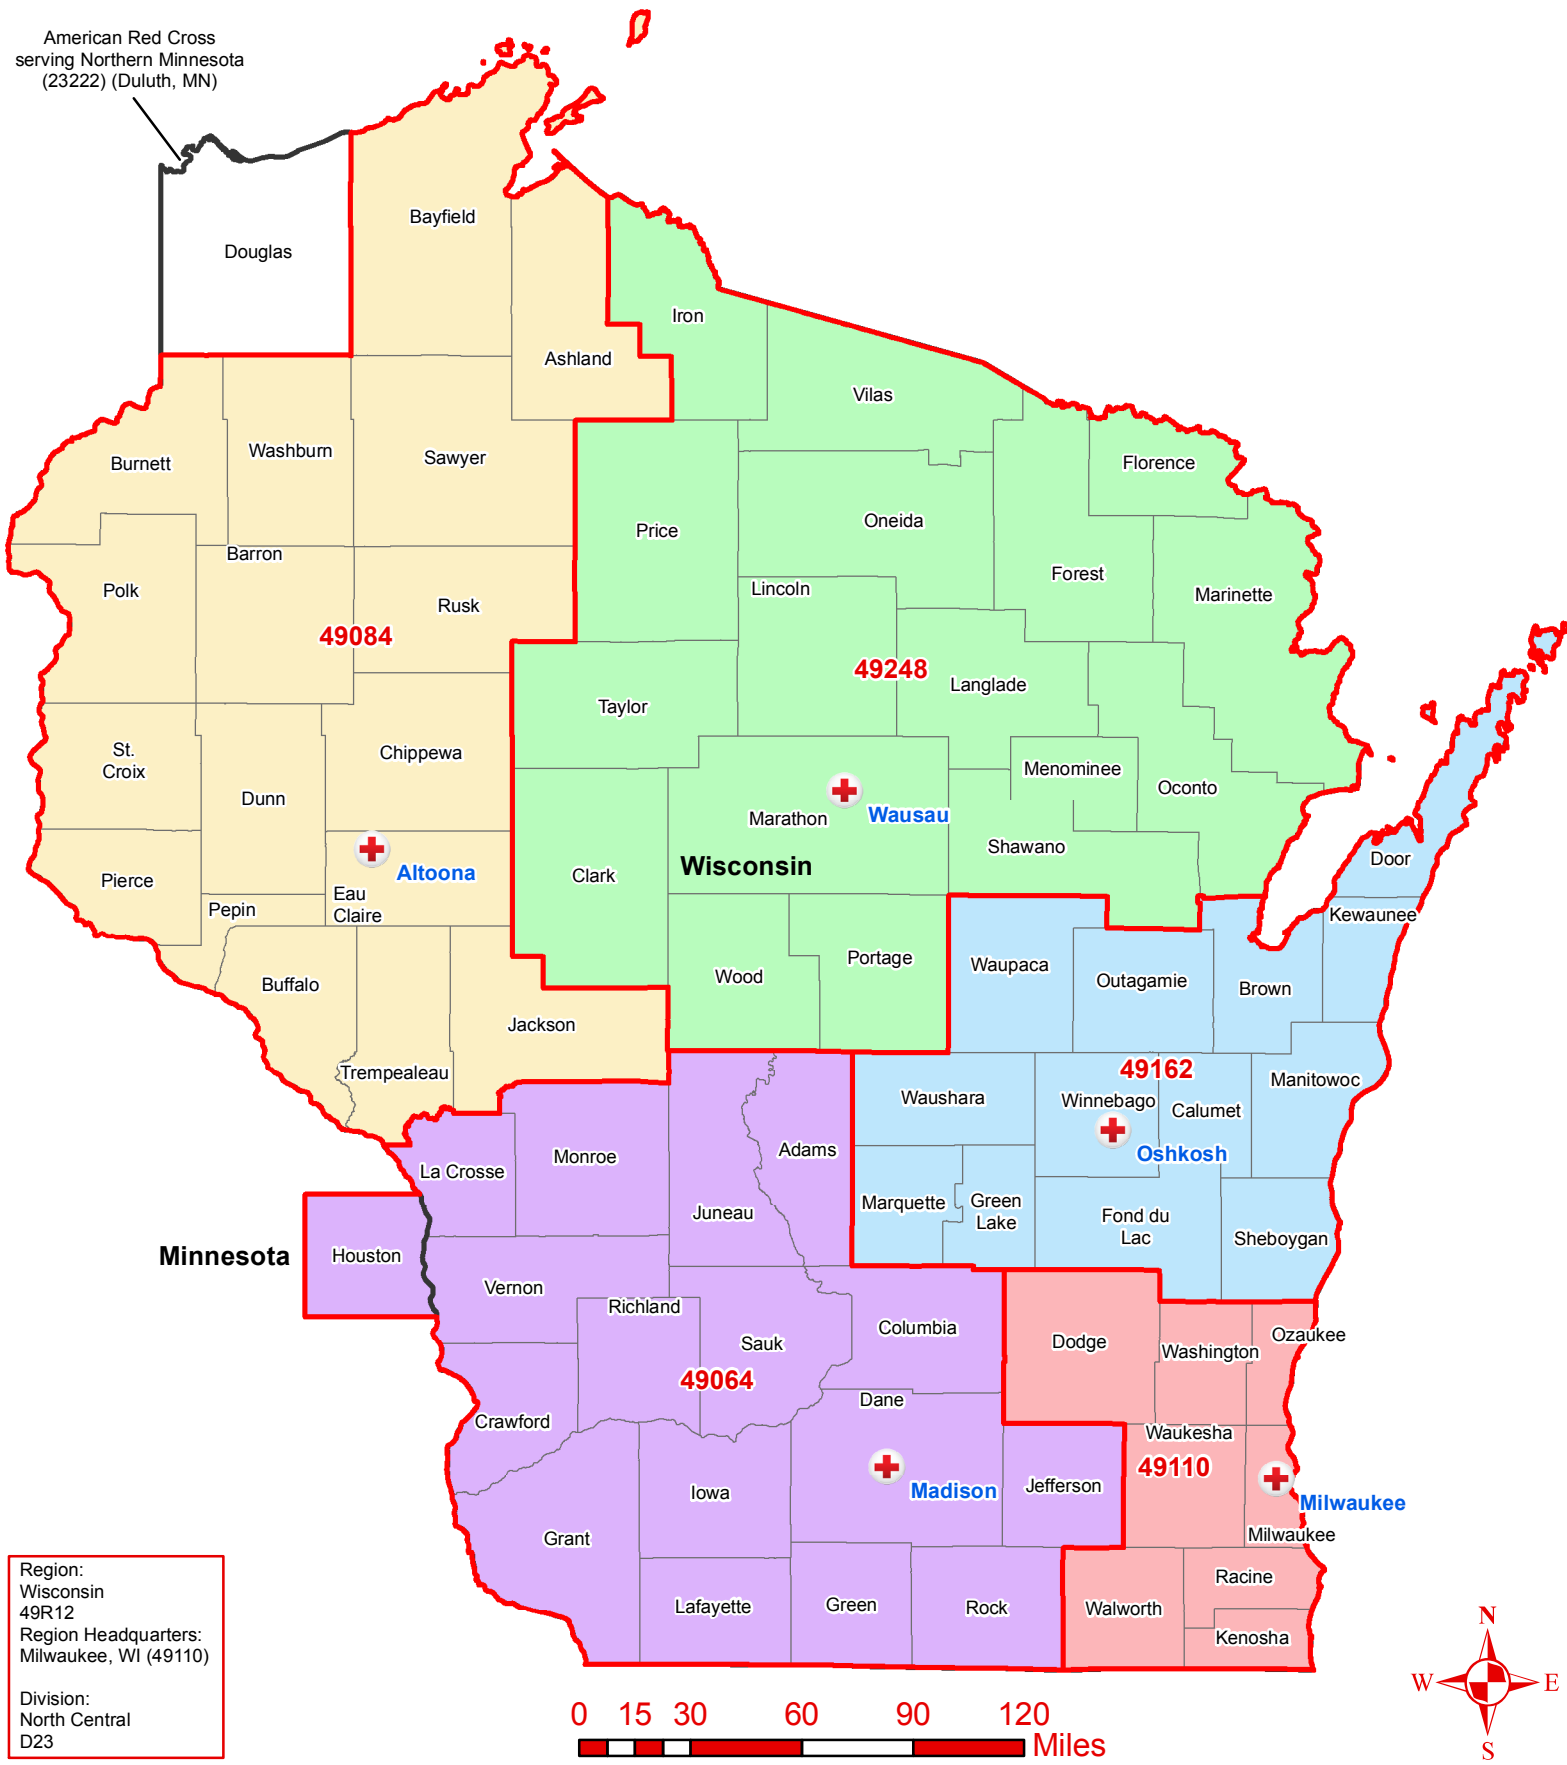

American Red Cross serving Northern Minnesota (23222) (Duluth, MN)

Region:  
Wisconsin  
49R12  
Region Headquarters:  
Milwaukee, WI (49110)

Division:  
North Central  
D23

# Wisconsin

## Chapters by County

- Legend**
- + Chapter Headquarters
  - Chapter Boundaries
  - States

- Chapter by County**
- American Red Cross of North Central Wisconsin
  - American Red Cross of Northeast Wisconsin
  - American Red Cross of Northwest Wisconsin
  - American Red Cross of Southeast Wisconsin
  - American Red Cross of Southwest Wisconsin

Geospatial Technology

Map Created:  
July 2015

Red Cross Geography  
as of July 2015

Source:  
ARC Humanitarian Services  
Operations