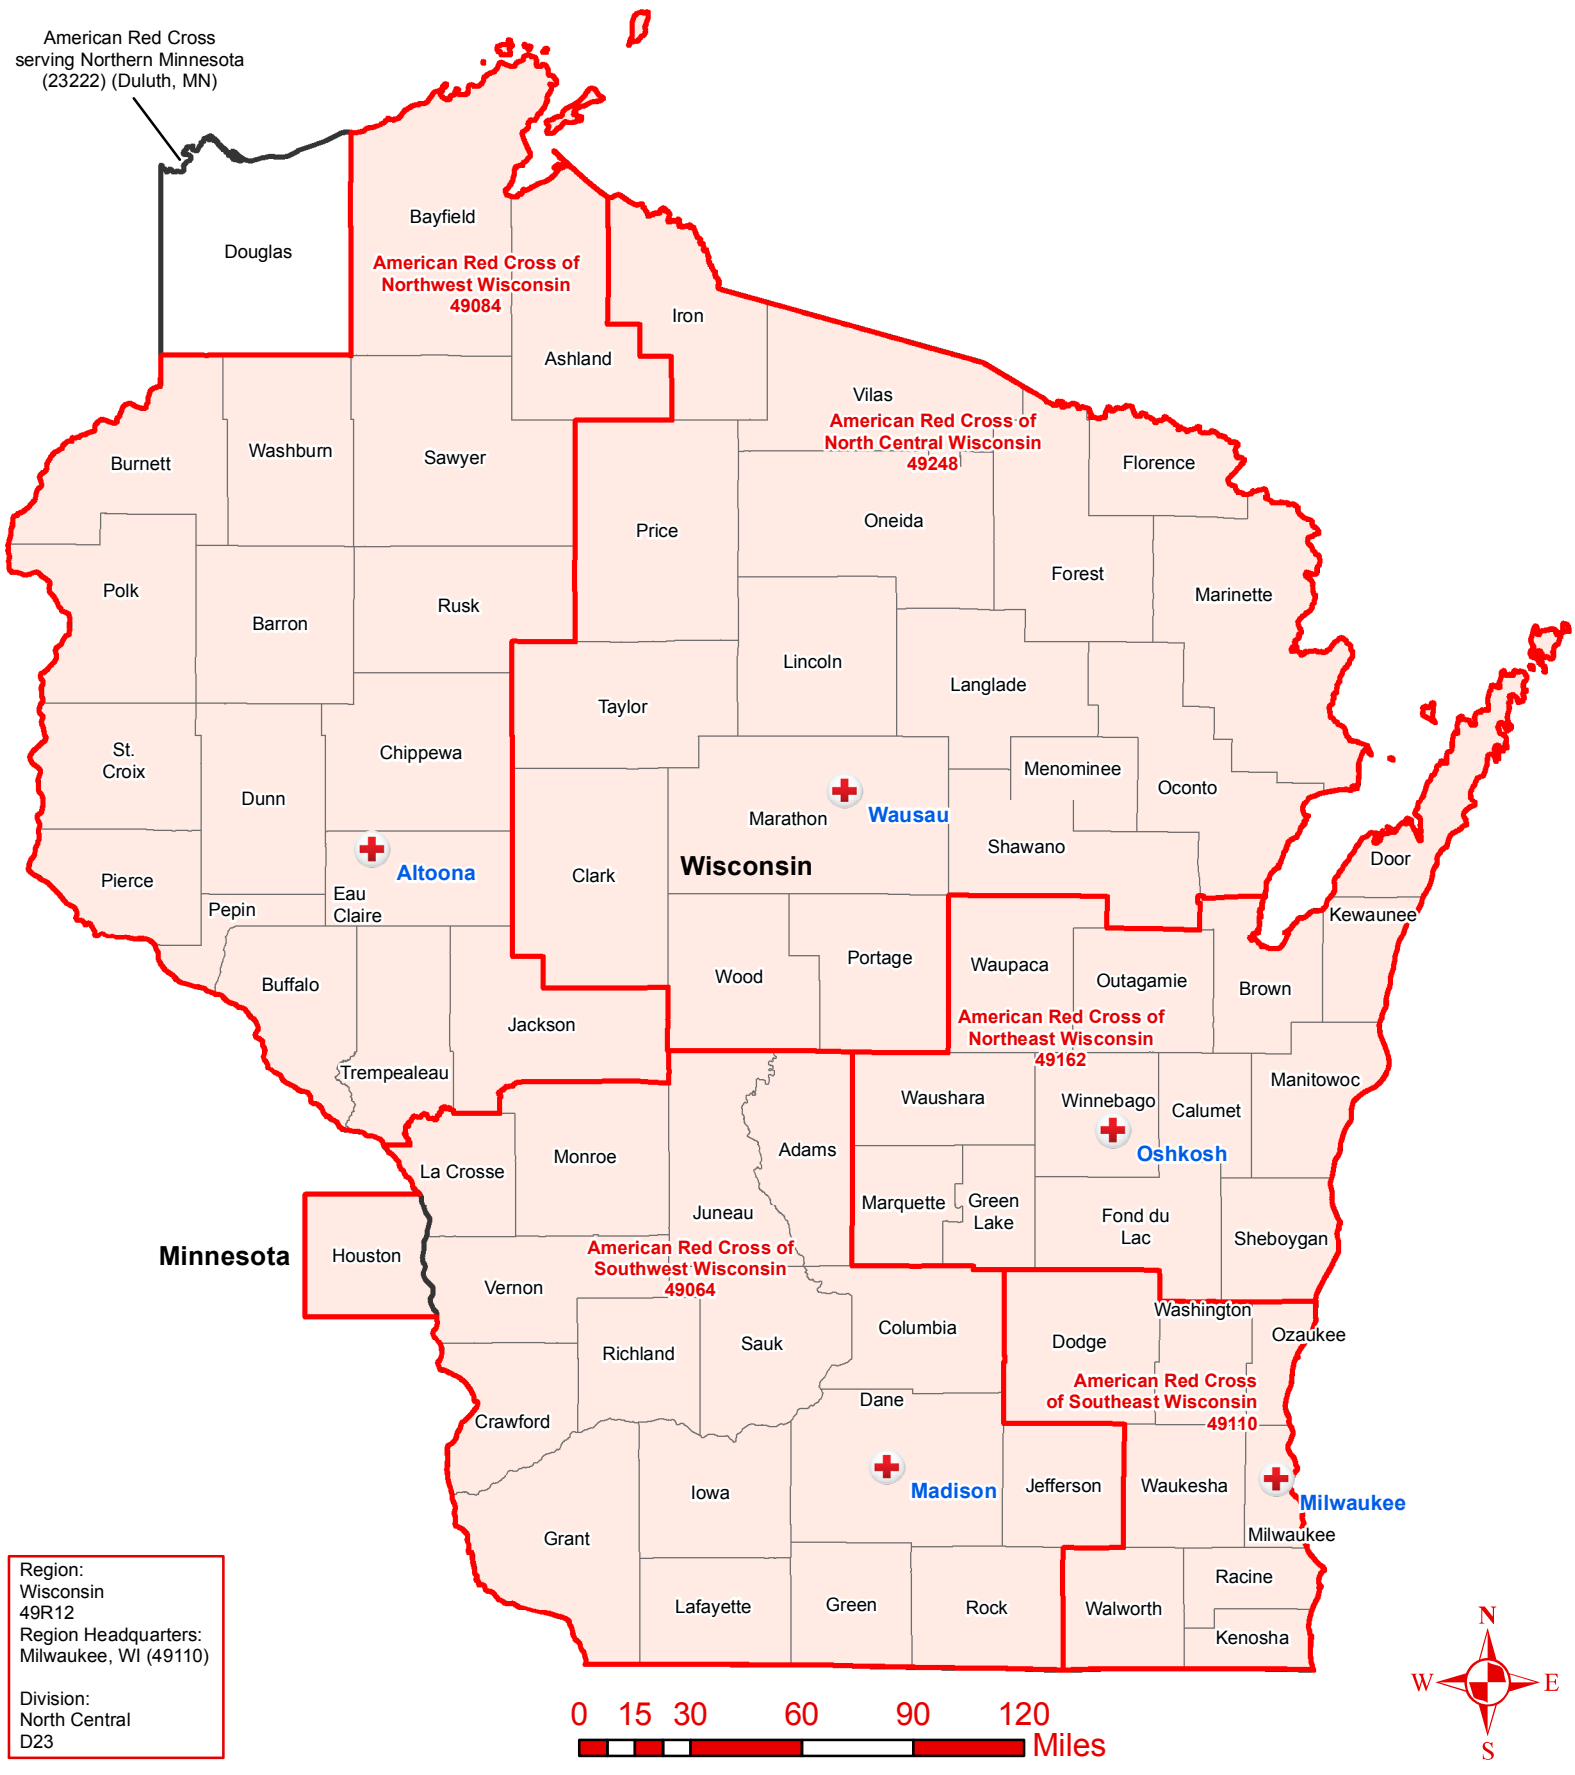

American Red Cross serving Northern Minnesota (23222) (Duluth, MN)

Region:
Wisconsin
49R12
Region Headquarters:
Milwaukee, WI (49110)

Division:
North Central
D23

Wisconsin

Chapter Boundaries

-  Chapter Headquarters
-  Chapter Boundaries
-  States
-  Counties

Geospatial Technology
Map Created:
July 2015
Red Cross Geography
as of July 2015
Source:
ARC Humanitarian Services
Operations
