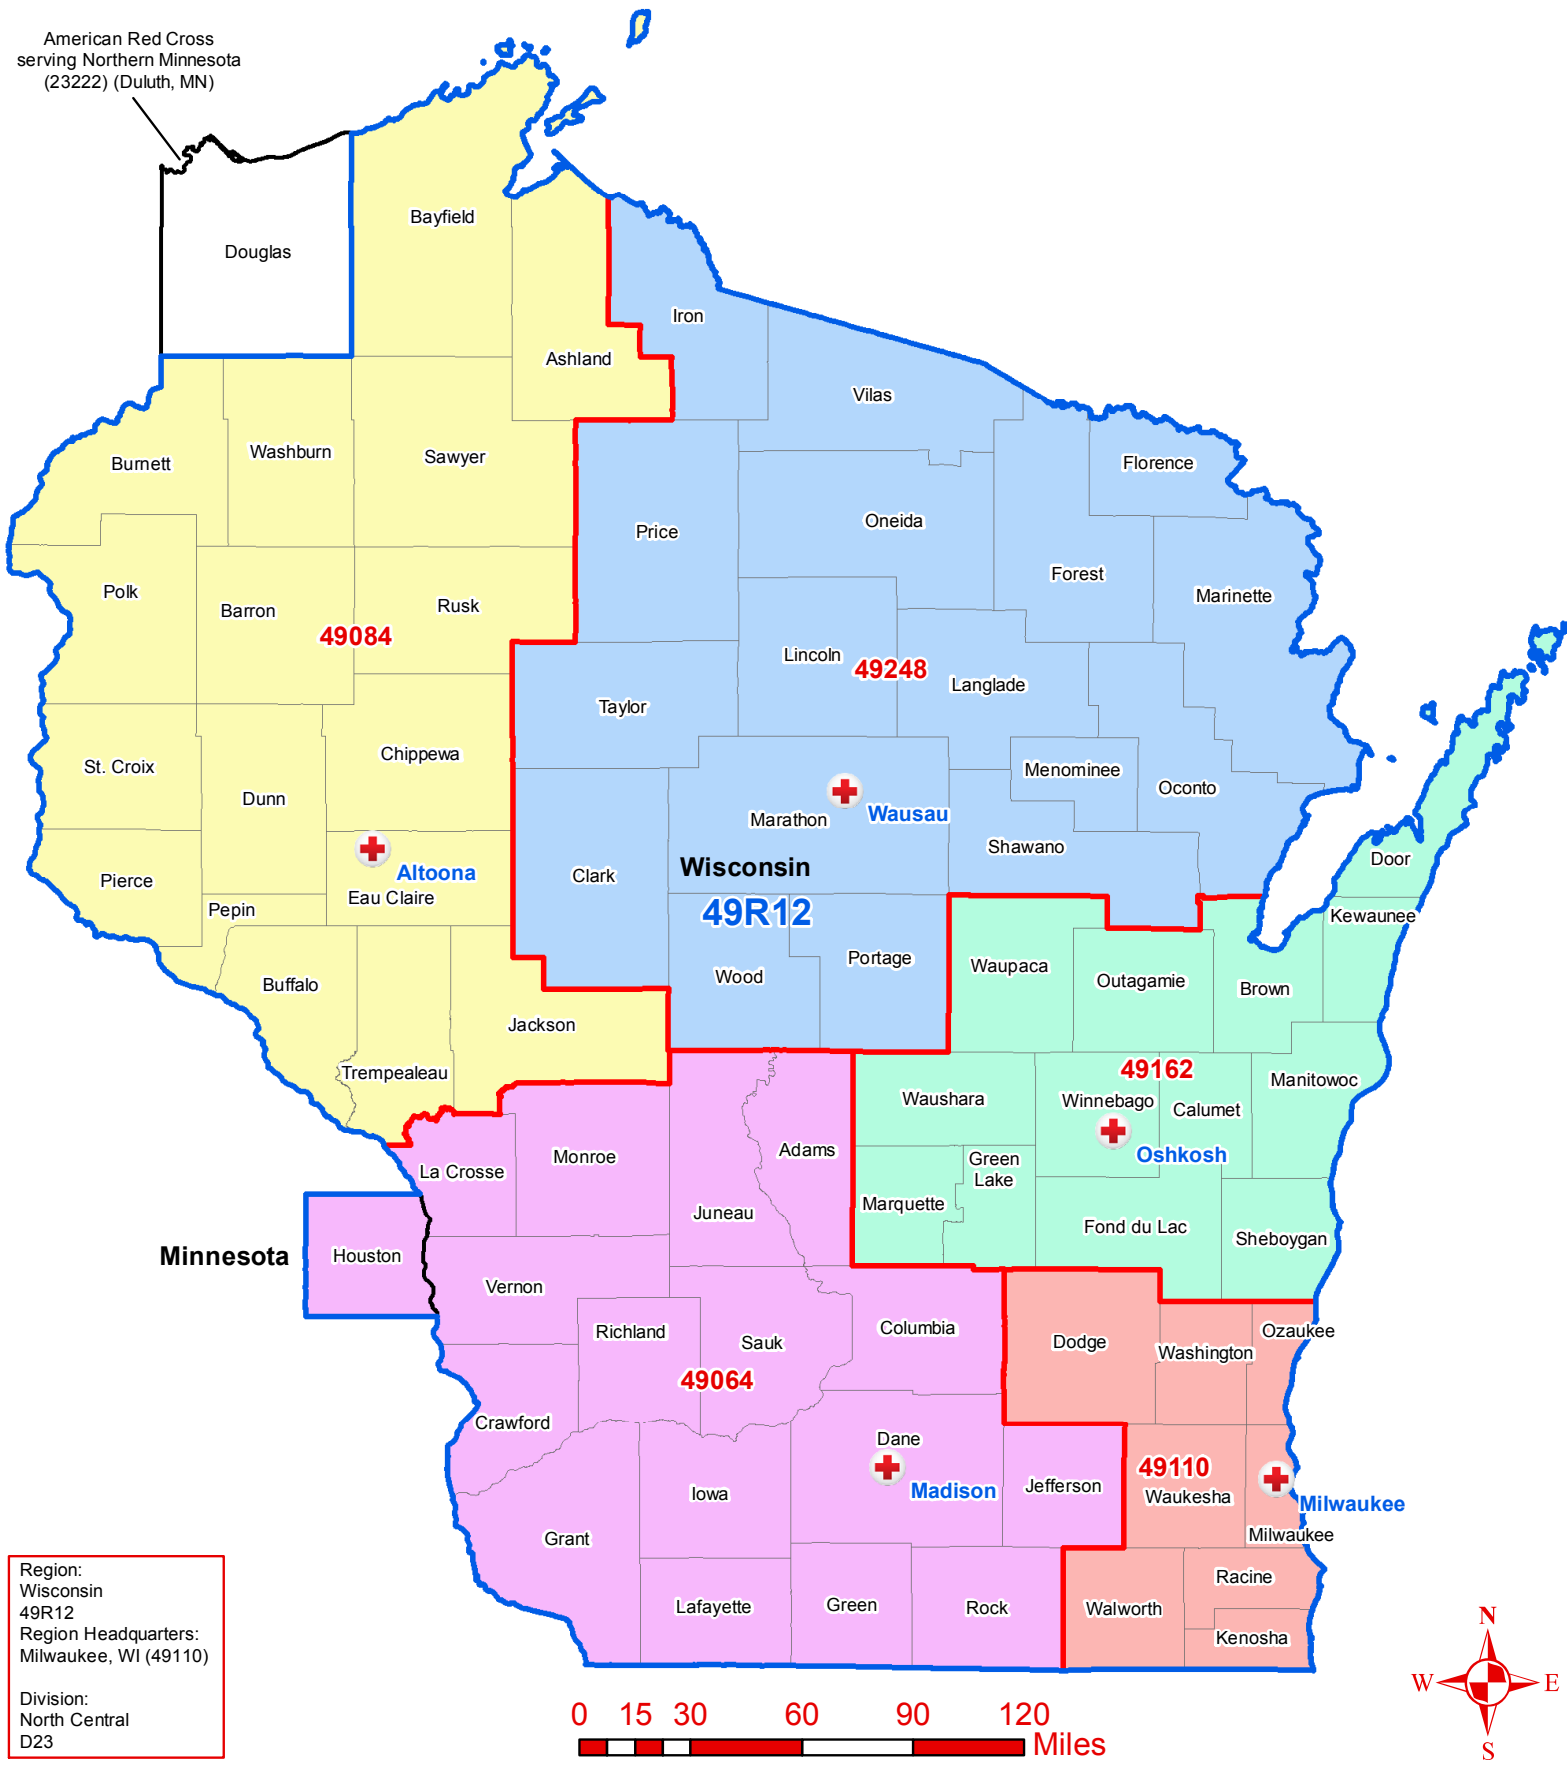

American Red Cross serving Northern Minnesota (23222) (Duluth, MN)

Region:
Wisconsin
49R12
Region Headquarters:
Milwaukee, WI (49110)

Division:
North Central
D23

Wisconsin Region

Chapters by County

- Legend**
- + Chapter Headquarters
 - Region Boundaries
 - Chapter Boundaries
 - States
- Chapter**
- ARC of North Central Wisconsin
 - ARC of Northeast Wisconsin
 - ARC of Northwest Wisconsin
 - ARC of Southeast Wisconsin
 - ARC of Southwest Wisconsin

Geospatial Technology

Map Created:
March 2018

Red Cross Geography
as of March 2018

Source:
ARC Humanitarian Services
Operations

esri