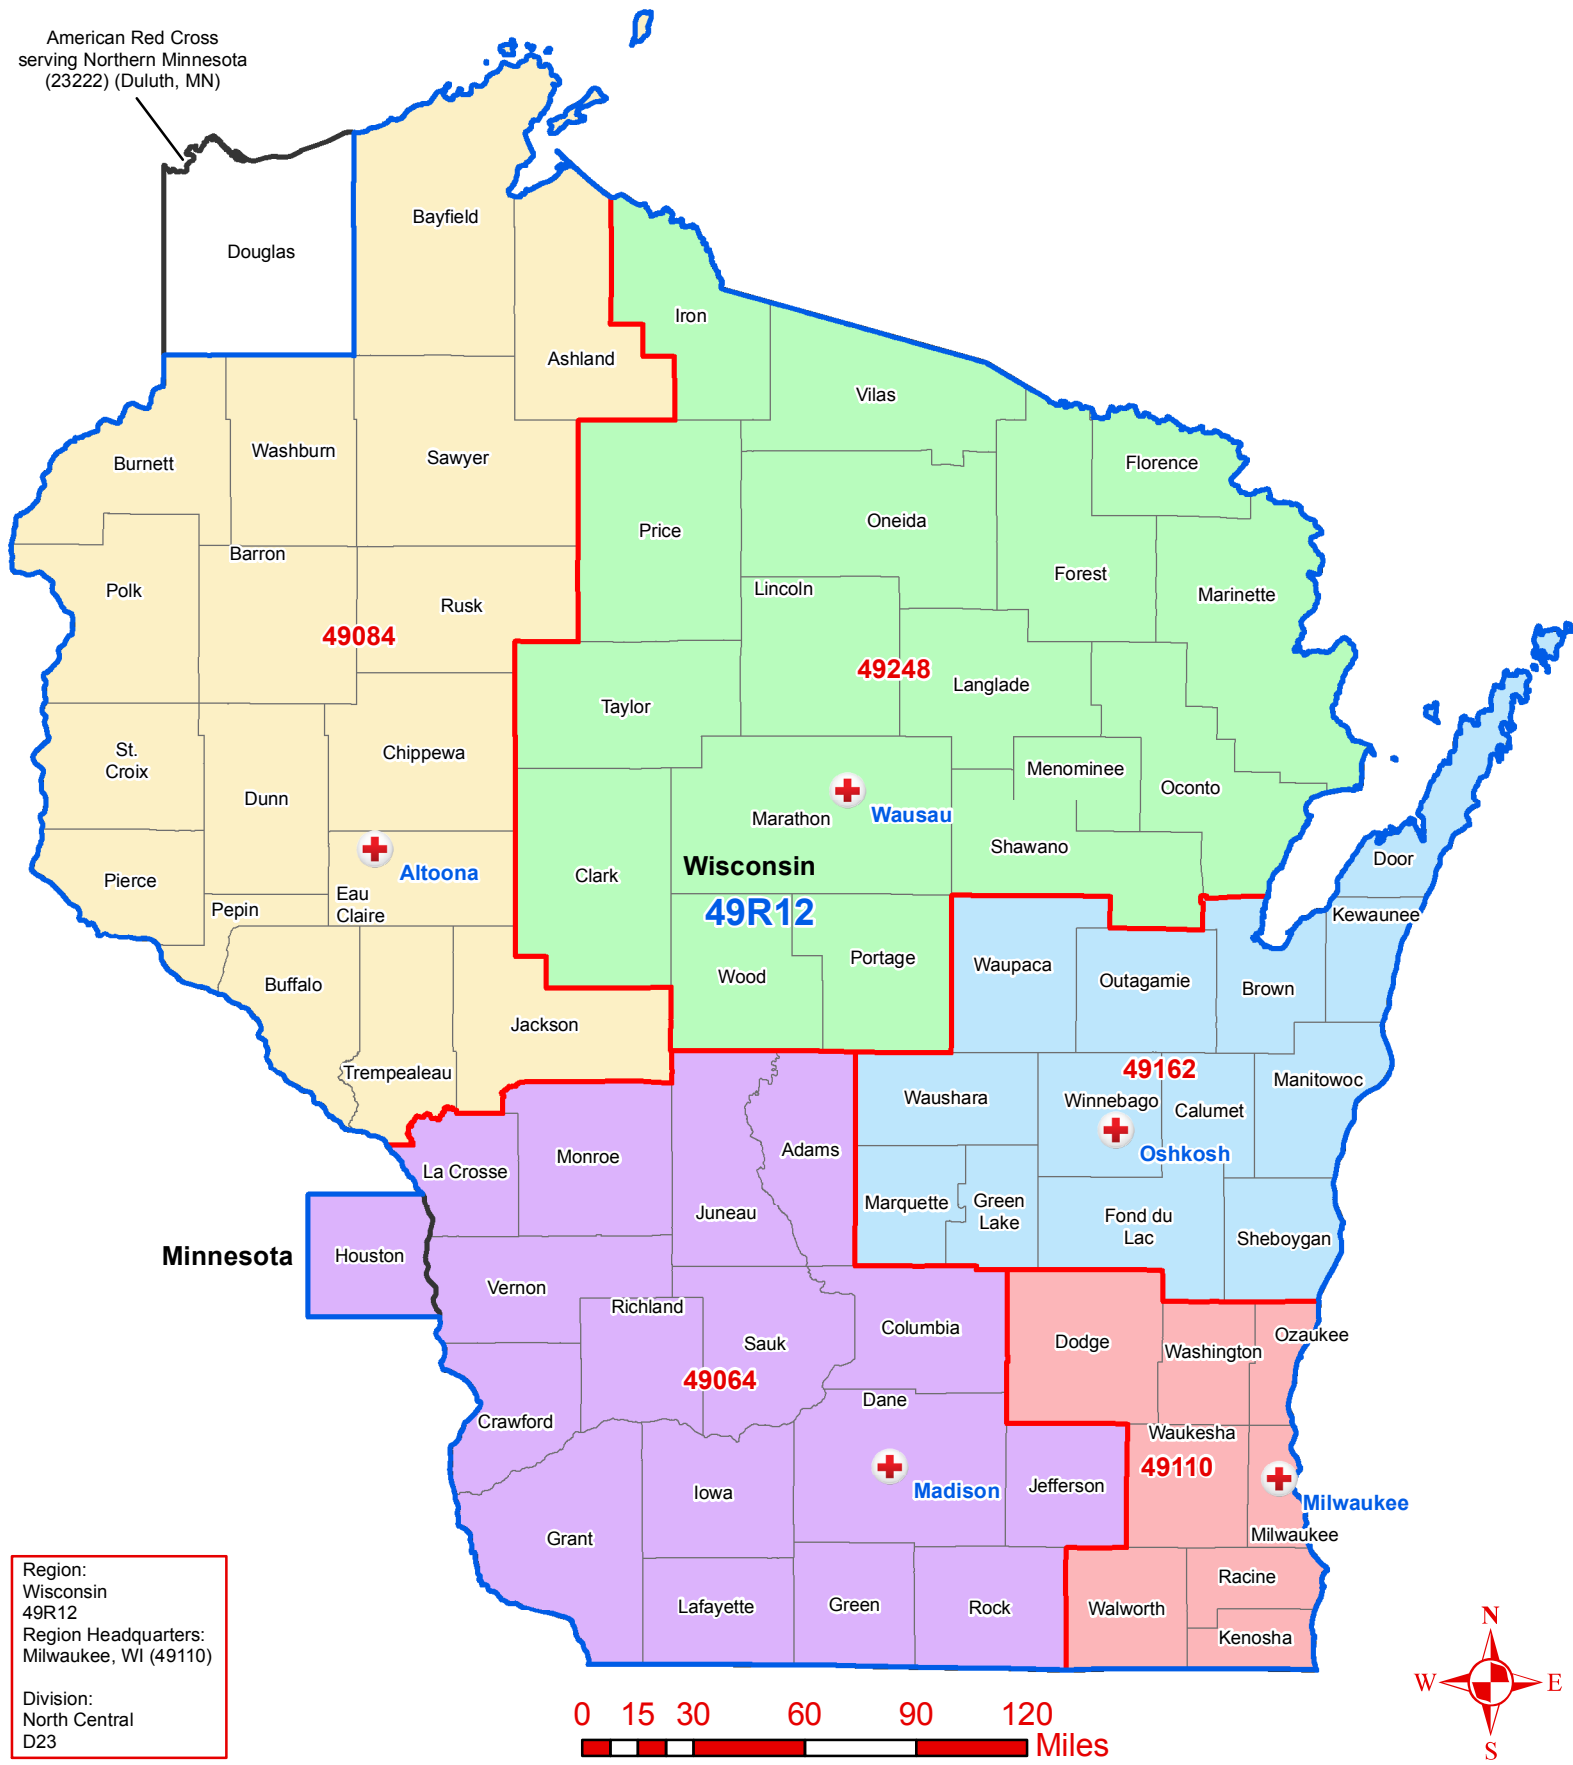

American Red Cross serving Northern Minnesota (23222) (Duluth, MN)

Region:  
Wisconsin  
49R12  
Region Headquarters:  
Milwaukee, WI (49110)

Division:  
North Central  
D23

# Wisconsin Region

- Legend**
- + Chapter Headquarters
  - Region Boundaries
  - Chapter Boundaries
  - States

- Chapter by County**
- American Red Cross of North Central Wisconsin
  - American Red Cross of Northeast Wisconsin
  - American Red Cross of Northwest Wisconsin
  - American Red Cross of Southeast Wisconsin
  - American Red Cross of Southwest Wisconsin

Geospatial Technology

Map Created:  
July 2015

Red Cross Geography  
as of July 2015

Source:  
ARC Humanitarian Services  
Operations