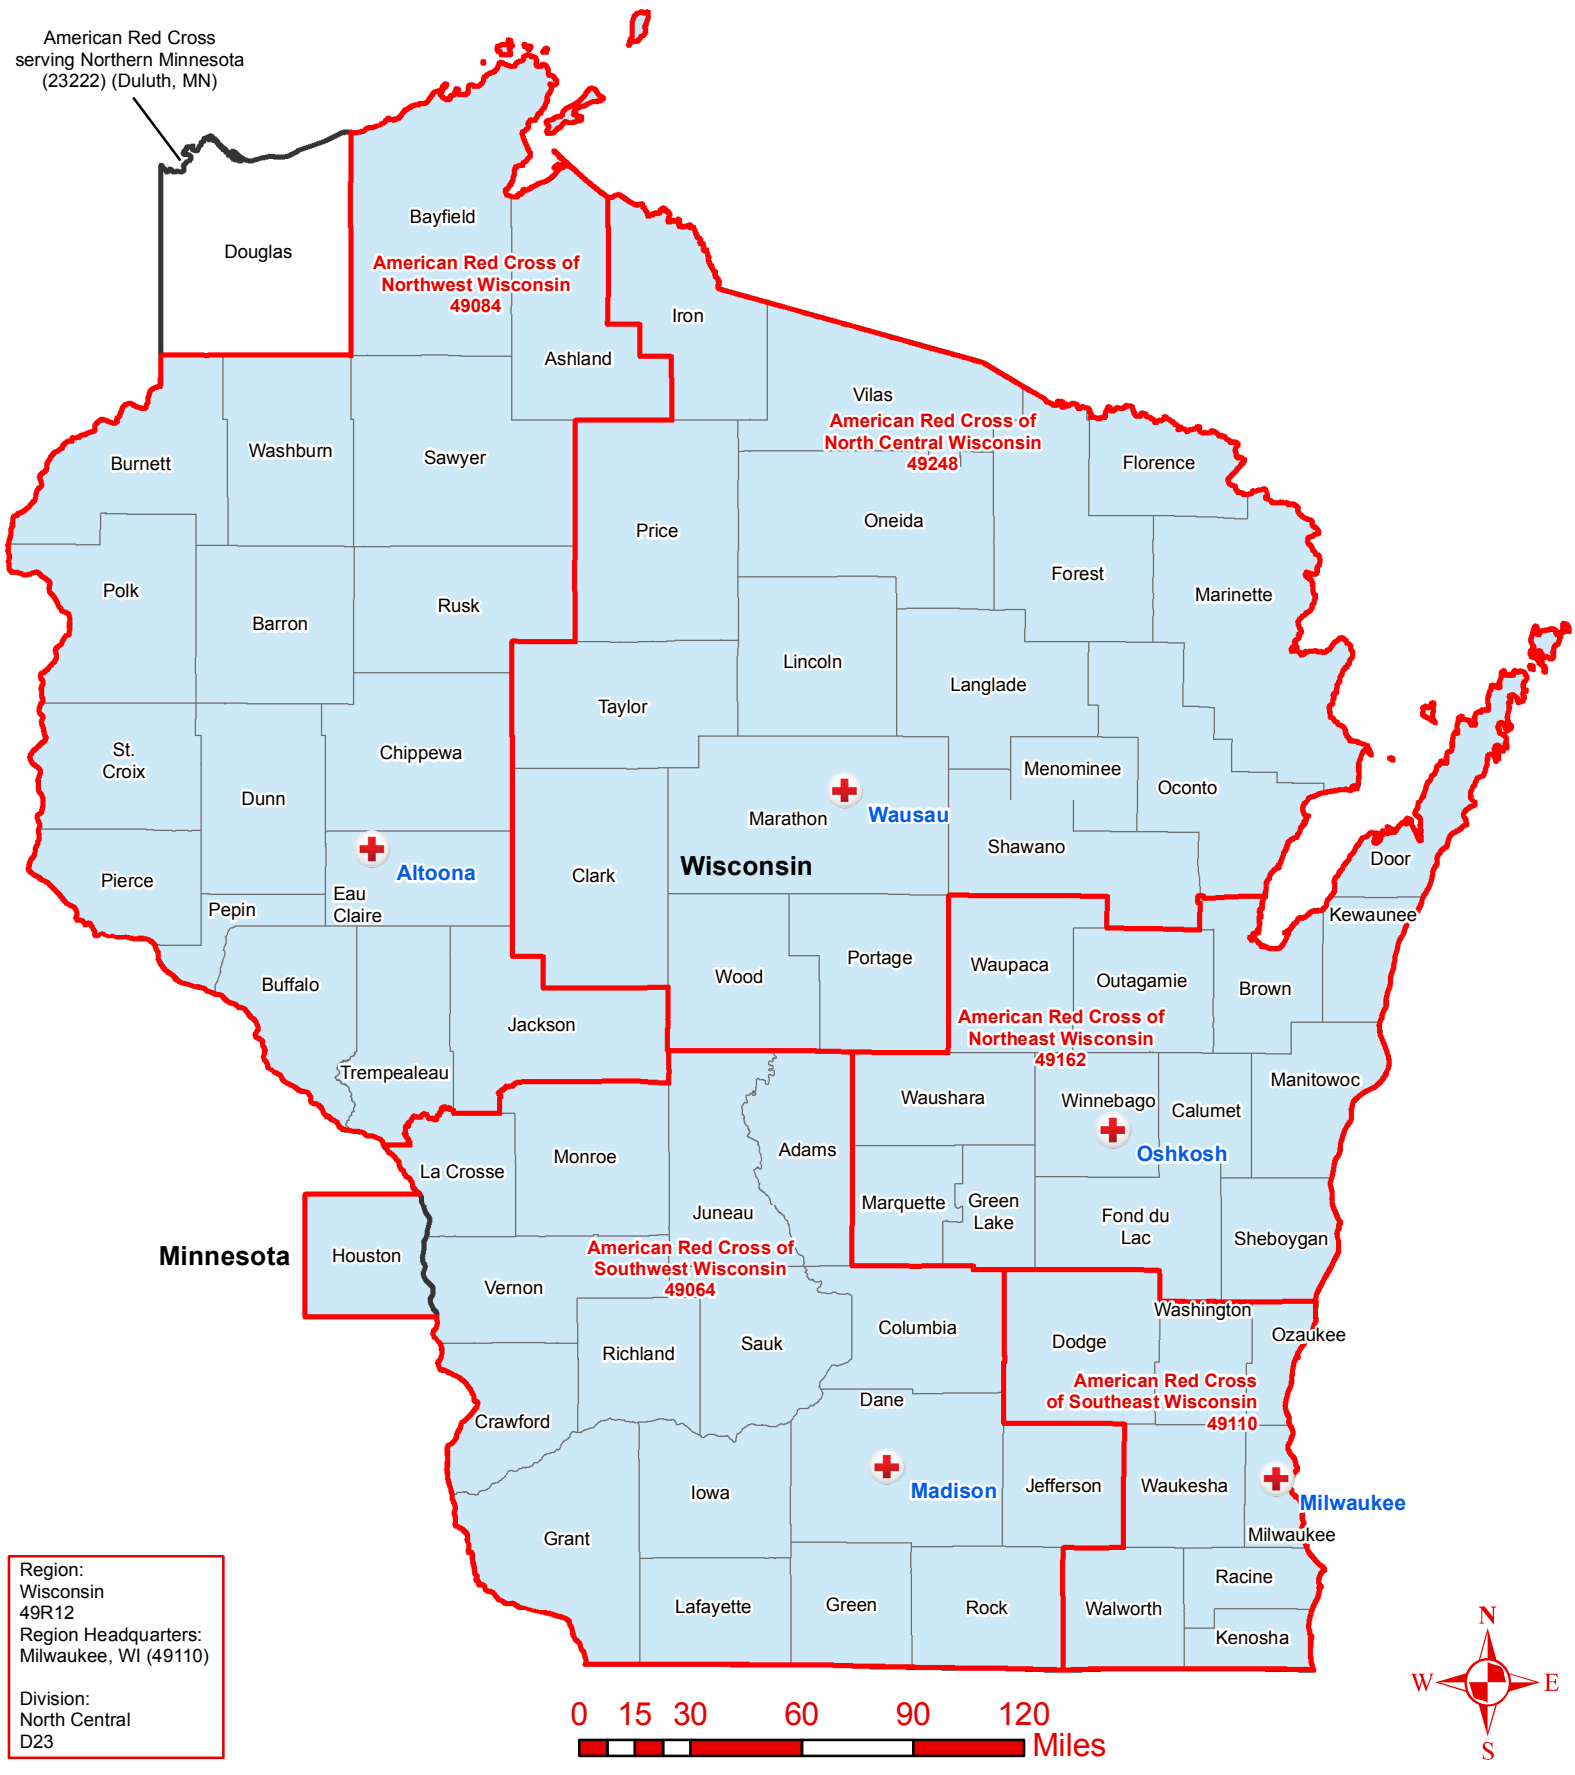

American Red Cross serving Northern Minnesota (23222) (Duluth, MN)

Region:
Wisconsin
49R12
Region Headquarters:
Milwaukee, WI (49110)

Division:
North Central
D23

Wisconsin Region

Chapter Boundaries & Regions by County

- Legend**
- Chapter Headquarters
 - Chapter Boundaries
 - States
 - Wisconsin Region

Geospatial Technology

Map Created:
July 2015

Red Cross Geography
as of July 2015

Source:
ARC Humanitarian Services
Operations