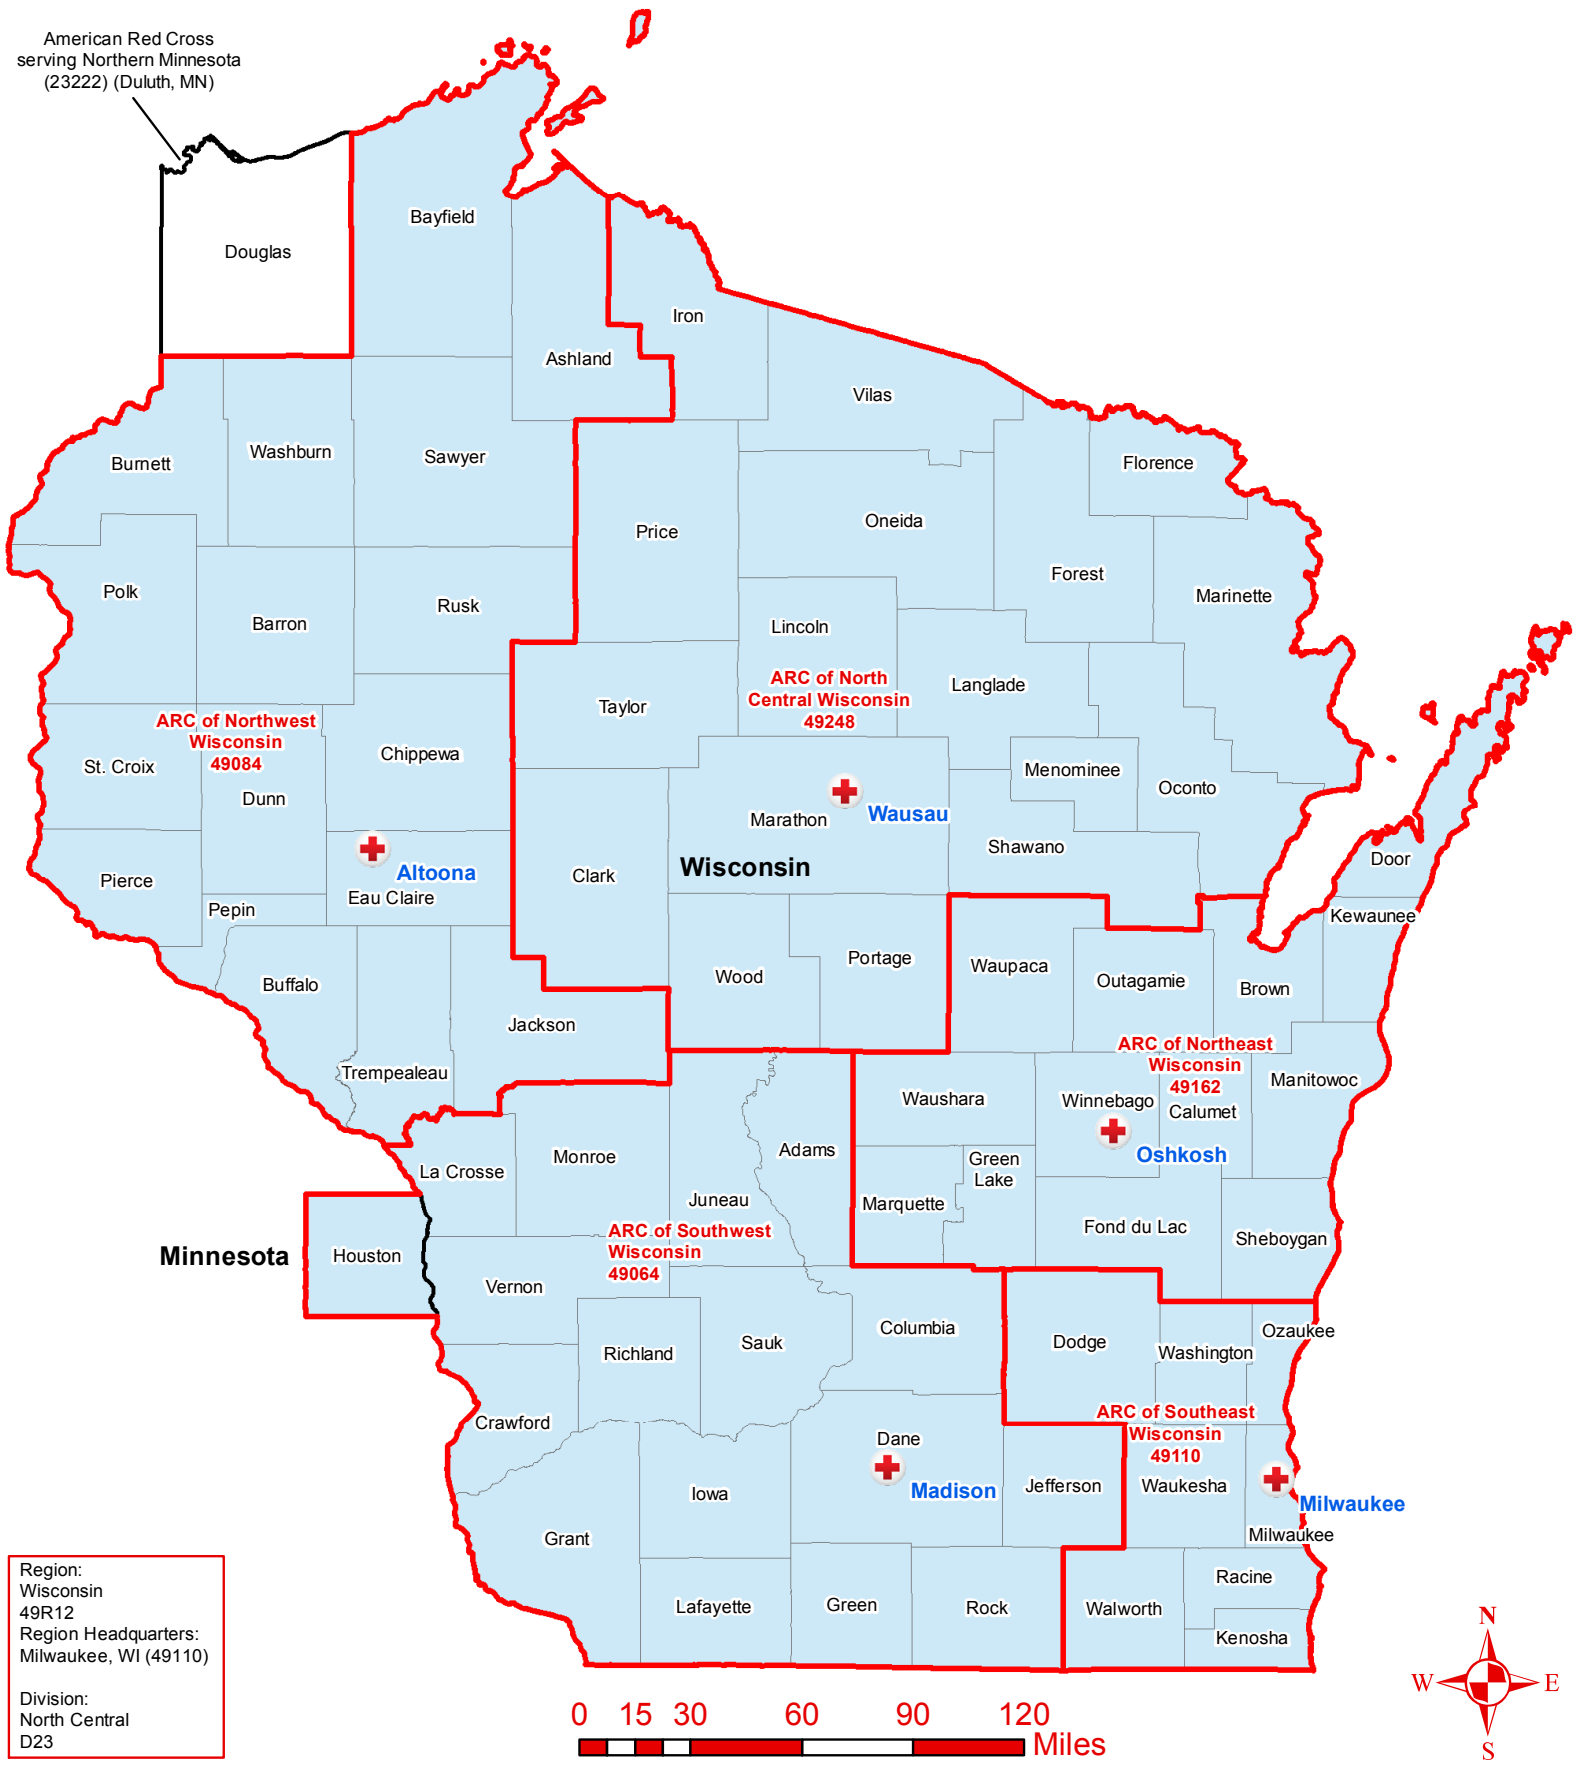

American Red Cross serving Northern Minnesota (23222) (Duluth, MN)

Region:
Wisconsin
49R12
Region Headquarters:
Milwaukee, WI (49110)

Division:
North Central
D23

Wisconsin Region

Chapter Boundaries & Regions by County

- Legend**
-  Chapter Headquarters
 -  Chapter Boundaries
 -  States
 -  Wisconsin Region

Geospatial Technology

Map Created:
March 2018

Red Cross Geography
as of March 2018

Source:
ARC Humanitarian Services
Operations