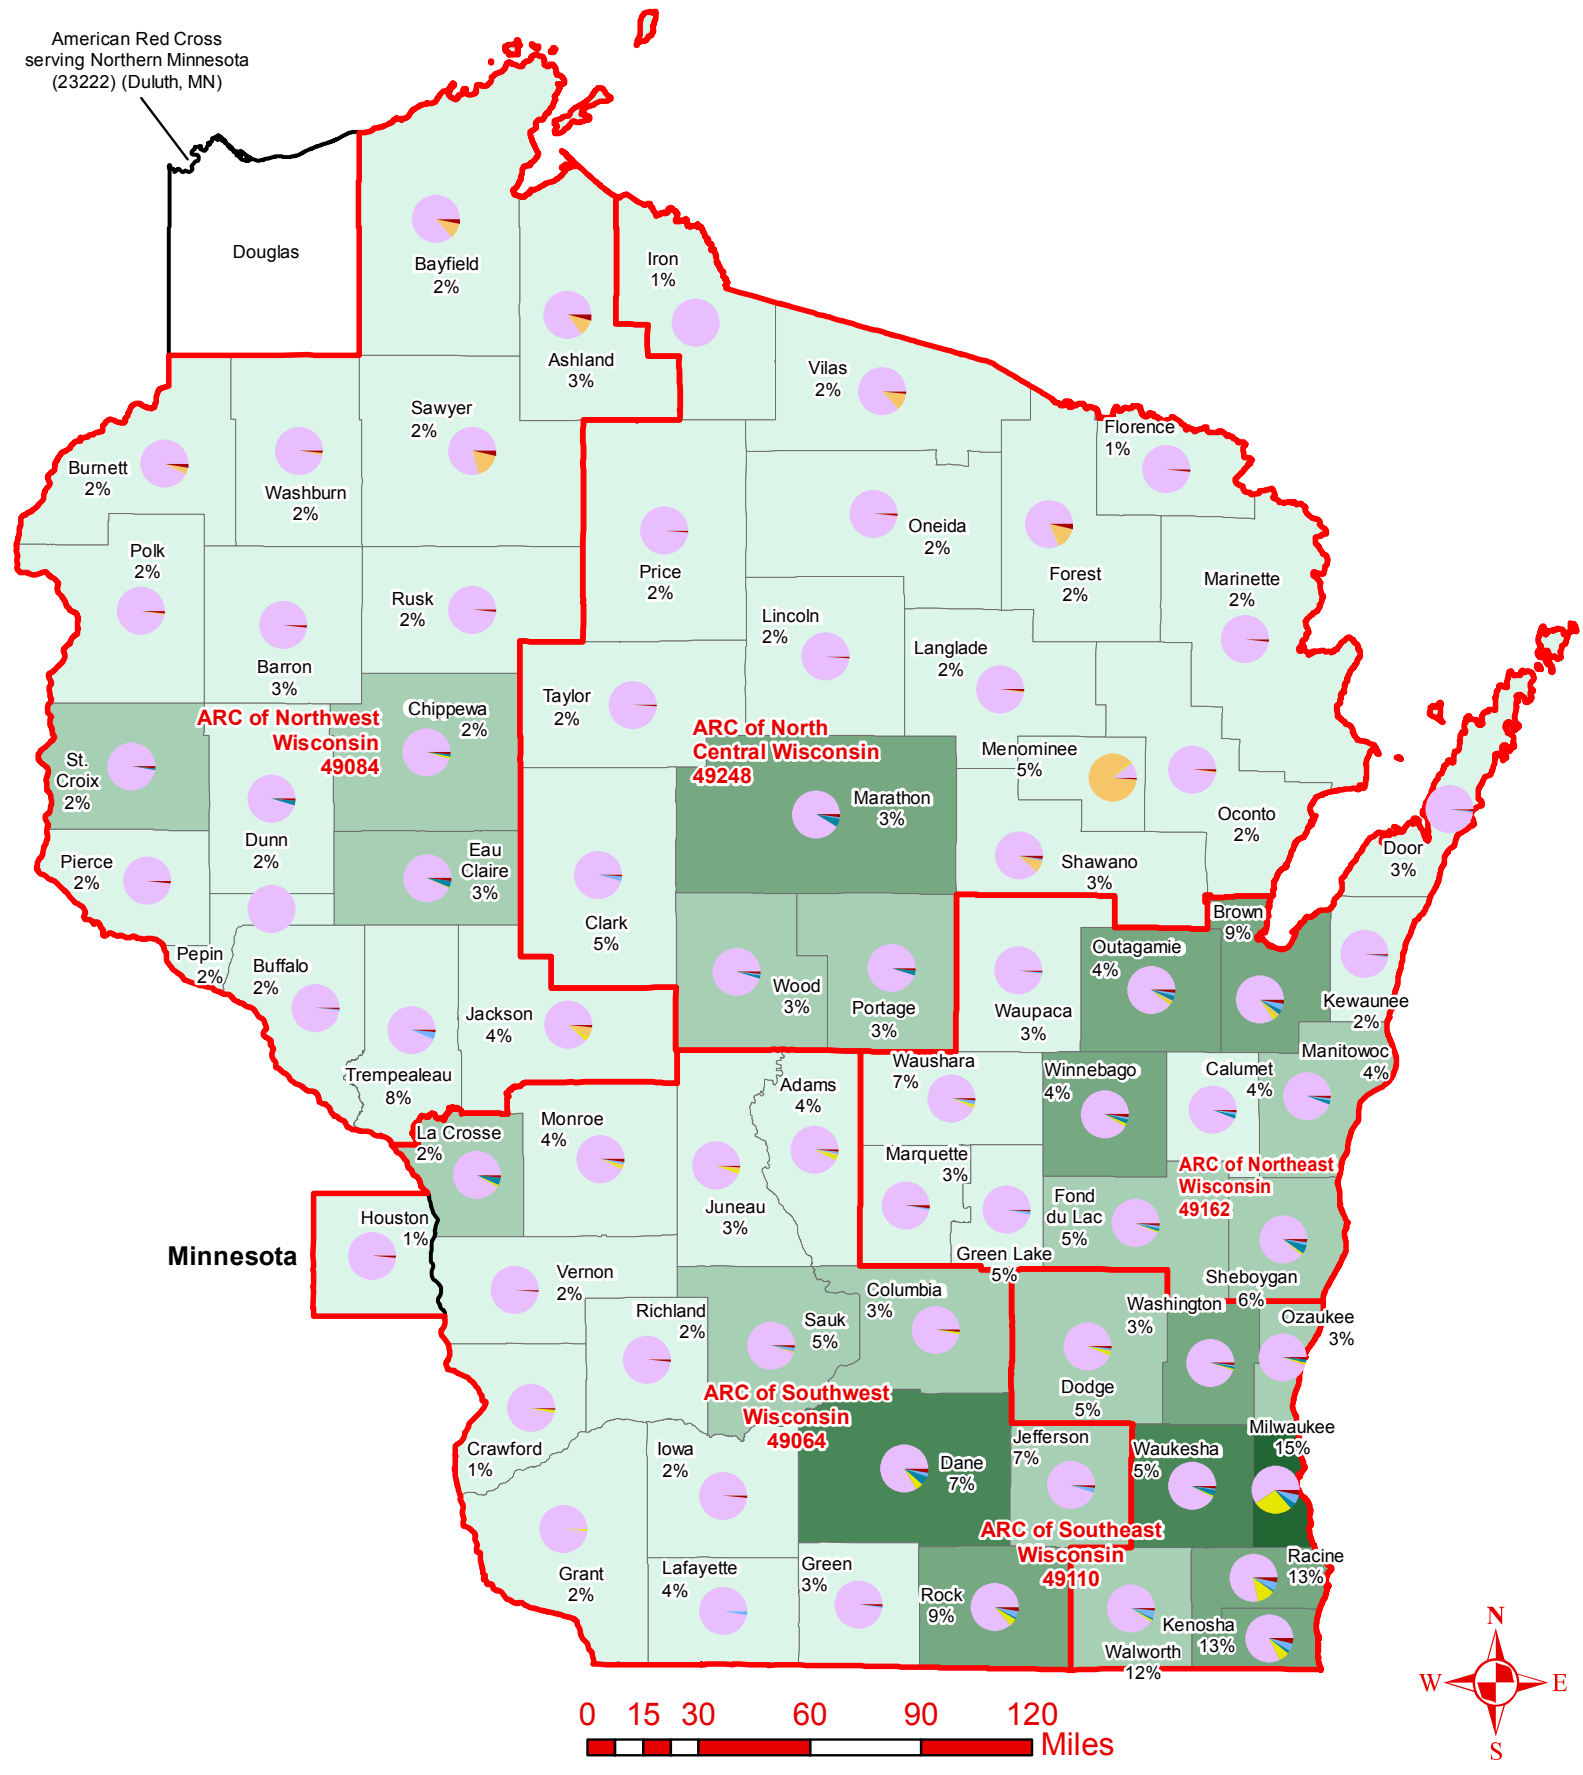

American Red Cross serving Northern Minnesota (23222) (Duluth, MN)

# Wisconsin Demographics

Legend

- Chapter Boundaries
- States

**Population by County**

4,301 - 53,051
53,052 - 119,136
119,137 - 258,864
258,865 - 515,225
515,226 - 946,673

\* Number under the county label is the percentage of Hispanic/Latino for that county.

- Diversity Breakdown**
- White
  - Black

- American Indian
- Asian
- Pacific Islander
- Other
- Two or More Races

Geospatial Technology  
 Map Created: April 2018  
 Red Cross Geography as of March 2018  
 Source: ARC Humanitarian Services Operations