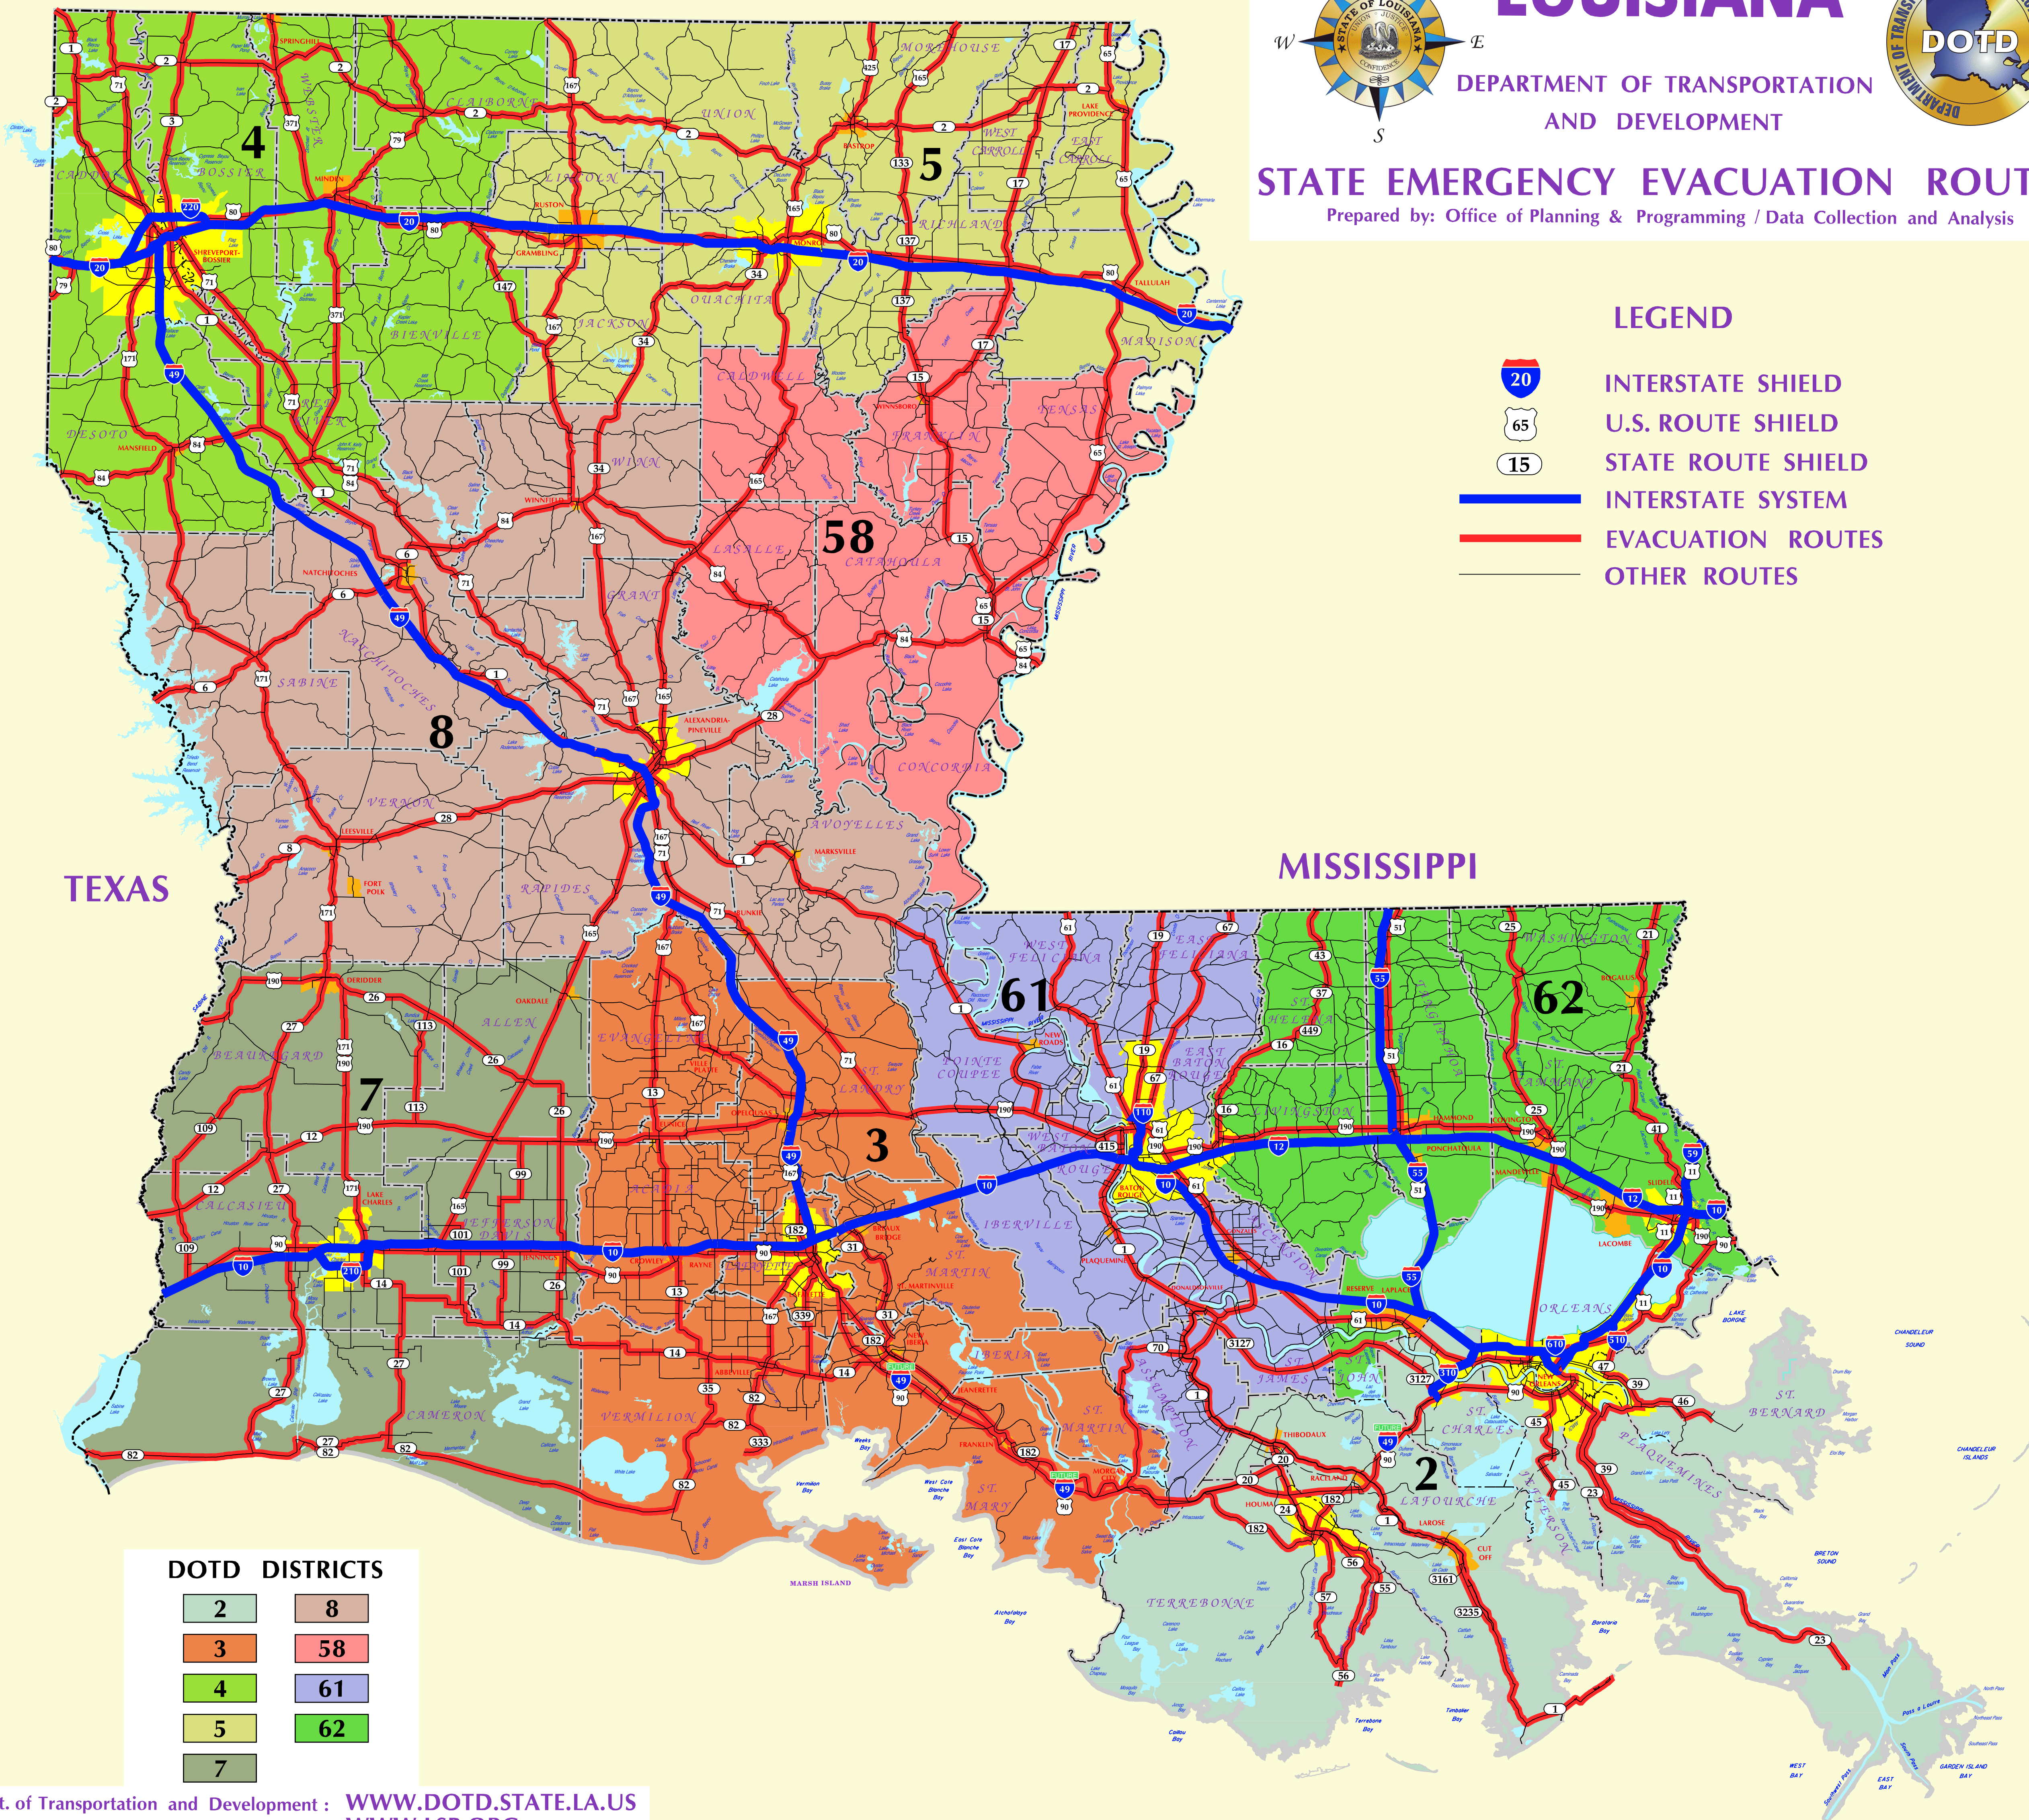

ARKANSAS

LOUISIANA

DEPARTMENT OF TRANSPORTATION AND DEVELOPMENT

STATE EMERGENCY EVACUATION ROUTES

Prepared by: Office of Planning & Programming / Data Collection and Analysis

LEGEND

- INTERSTATE SHIELD
- U.S. ROUTE SHIELD
- STATE ROUTE SHIELD
- INTERSTATE SYSTEM
- EVACUATION ROUTES
- OTHER ROUTES