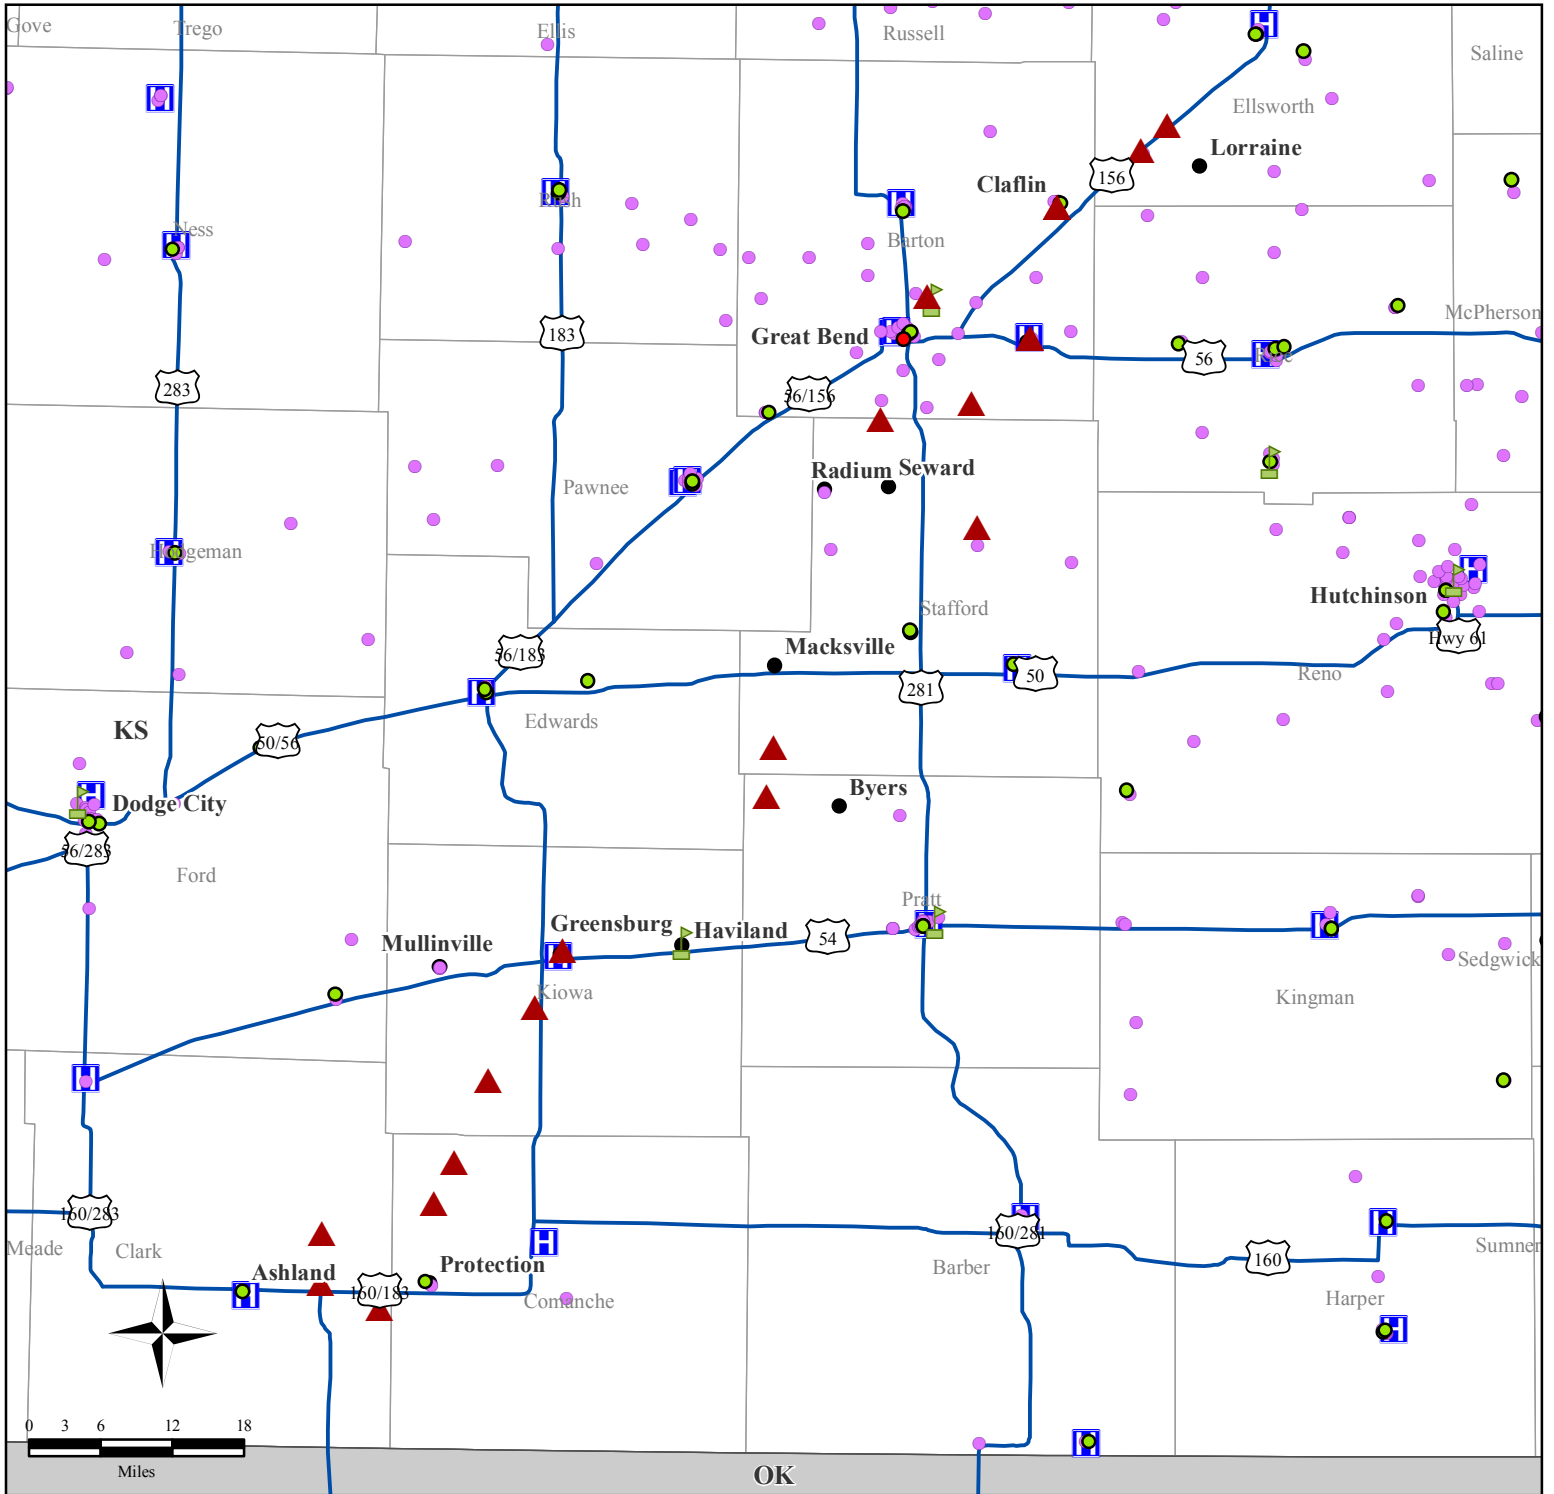

Kansas Tornado Sightings and Critical Facilities as reported May 4, 2007

Location Map

Legend

FEMA

ITS Mapping & Analysis Center
Washington, DC
05/05/07 -- 05:53 PM EDT

Source: HSIP
NOAA Storm Prediction Center