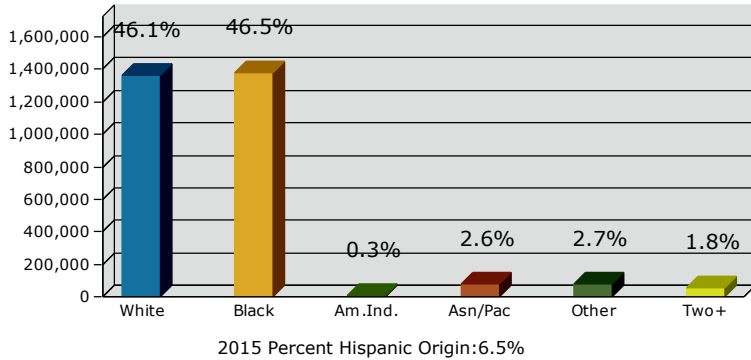

2015 Population by Race

2015 Population by Age

Households

2015 Home Value

2015-2020 Annual Growth Rate

Household Income

Source: U.S. Census Bureau, Census 2010 Summary File 1. Esri forecasts for 2015 and 2020.