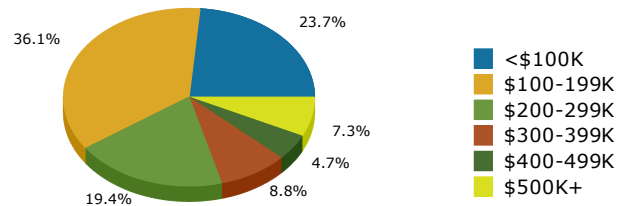

2015 Population by Race

2015 Population by Age

Households

2015 Home Value

2015-2020 Annual Growth Rate

Household Income

Source: U.S. Census Bureau, Census 2010 Summary File 1. Esri forecasts for 2015 and 2020.