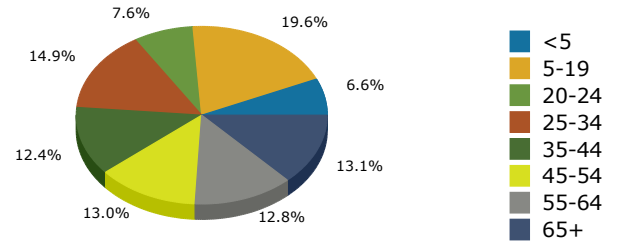

2015 Population by Race

2015 Population by Age

Households

2015 Home Value

2015-2020 Annual Growth Rate

Household Income

Source: U.S. Census Bureau, Census 2010 Summary File 1. Esri forecasts for 2015 and 2020.