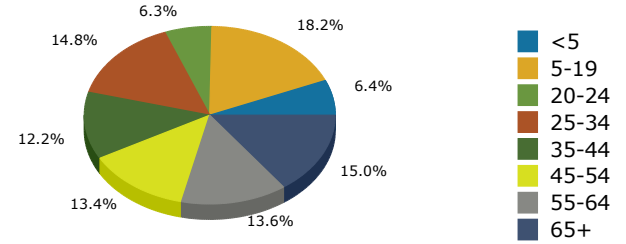

2015 Population by Race

2015 Population by Age

Households

2015 Home Value

2015-2020 Annual Growth Rate

Household Income

Source: U.S. Census Bureau, Census 2010 Summary File 1. Esri forecasts for 2015 and 2020.