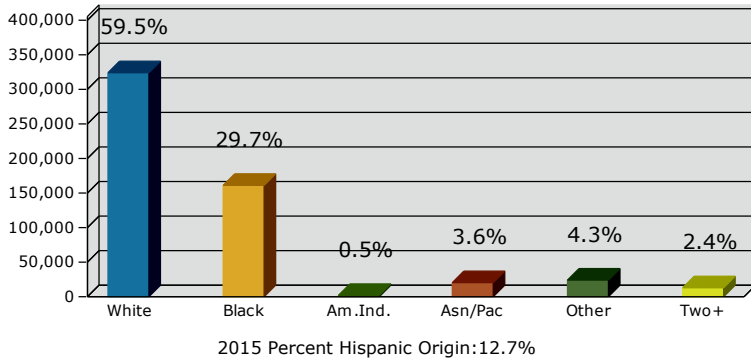

2015 Population by Race

2015 Population by Age

Households

2015 Home Value

2015-2020 Annual Growth Rate

Household Income

Source: U.S. Census Bureau, Census 2010 Summary File 1. Esri forecasts for 2015 and 2020.