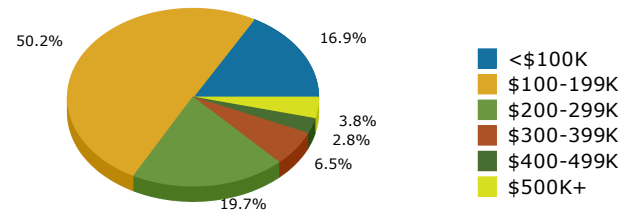

2015 Population by Race

2015 Population by Age

Households

2015 Home Value

2015-2020 Annual Growth Rate

Household Income

Source: U.S. Census Bureau, Census 2010 Summary File 1. Esri forecasts for 2015 and 2020.