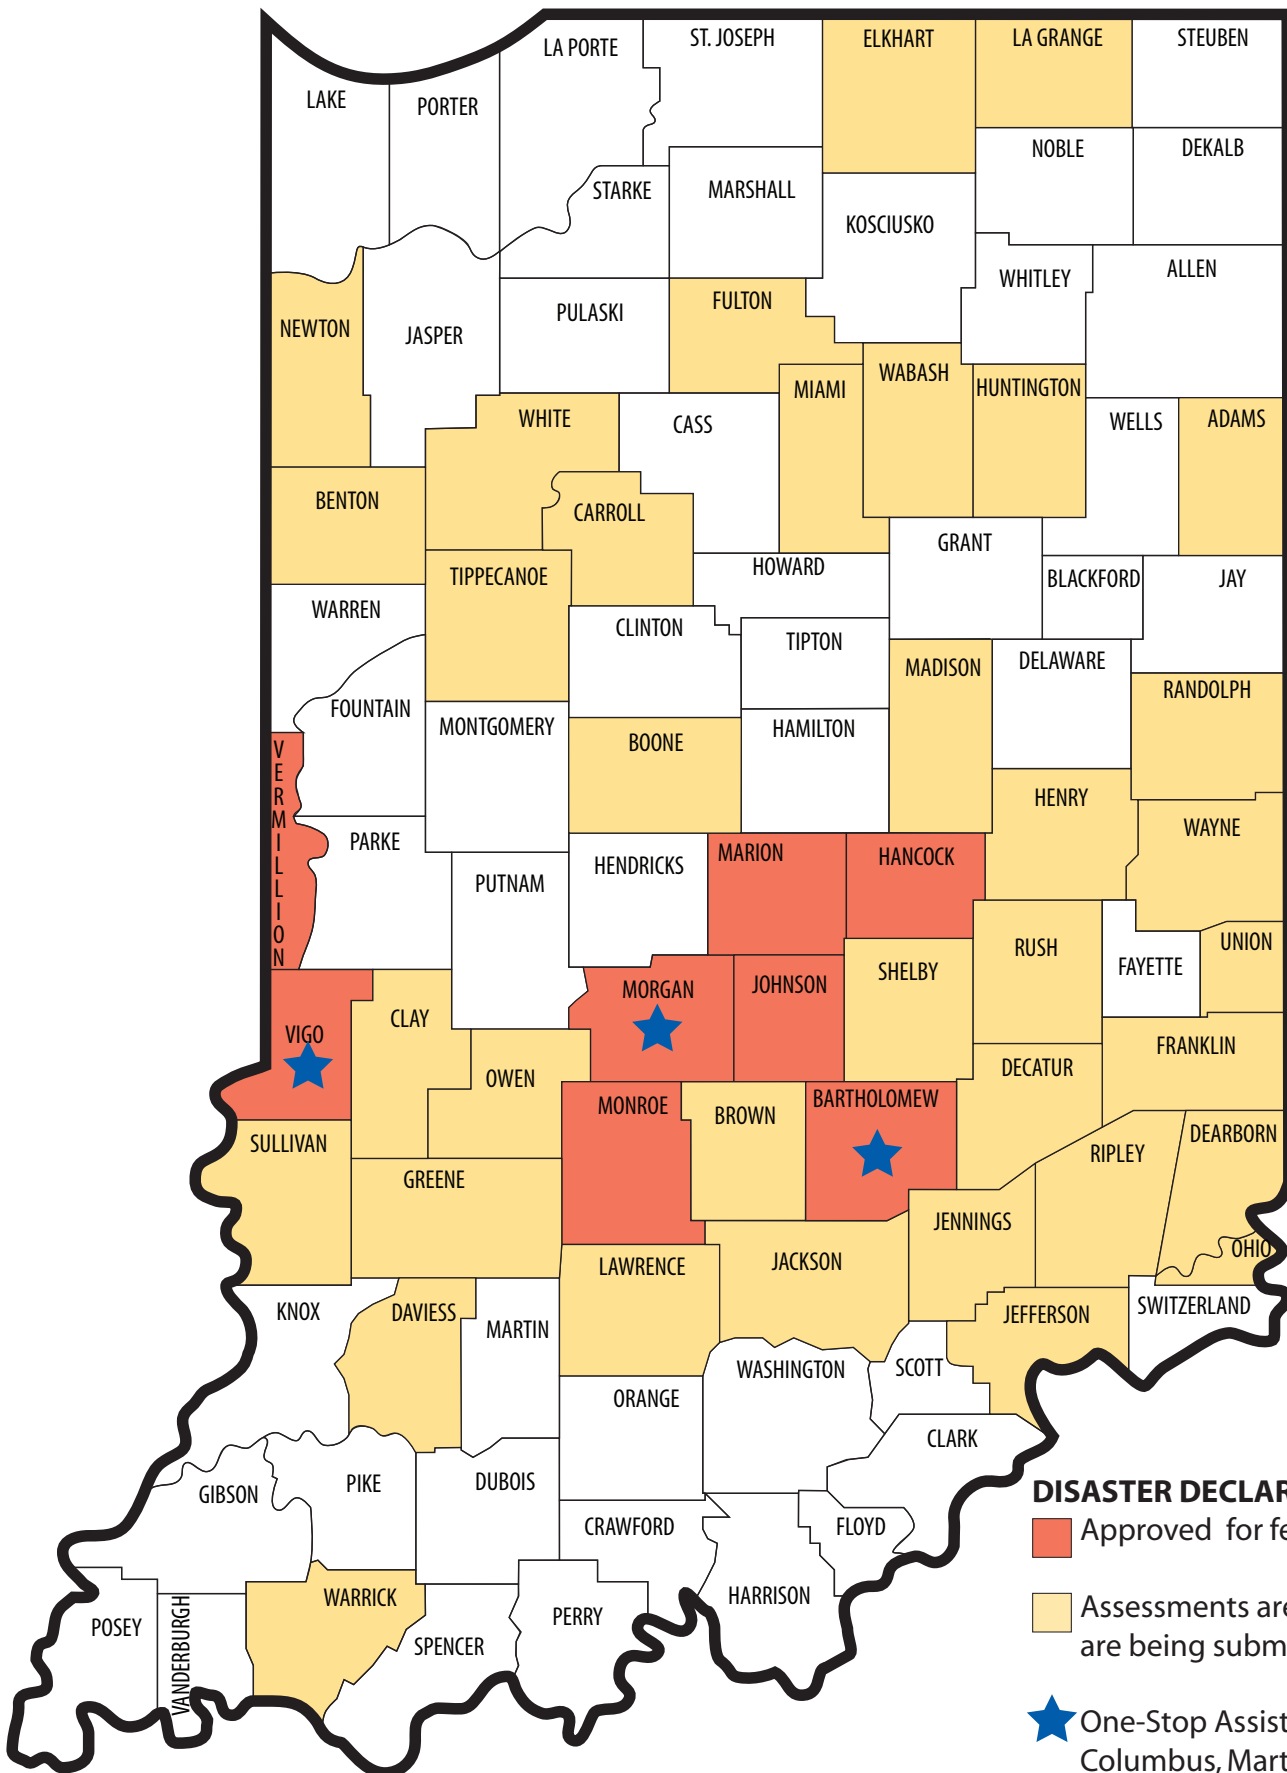

1-800-621-FEMA(3362) — TDD: 1-800-462-7585

www.FEMA.gov

- DISASTER DECLARATIONS**
- Approved for federal assistance.
 - Assessments are continuing and are being submitted.
 - ★ One-Stop Assistance Locations: Columbus, Martinsville and Terre Haute