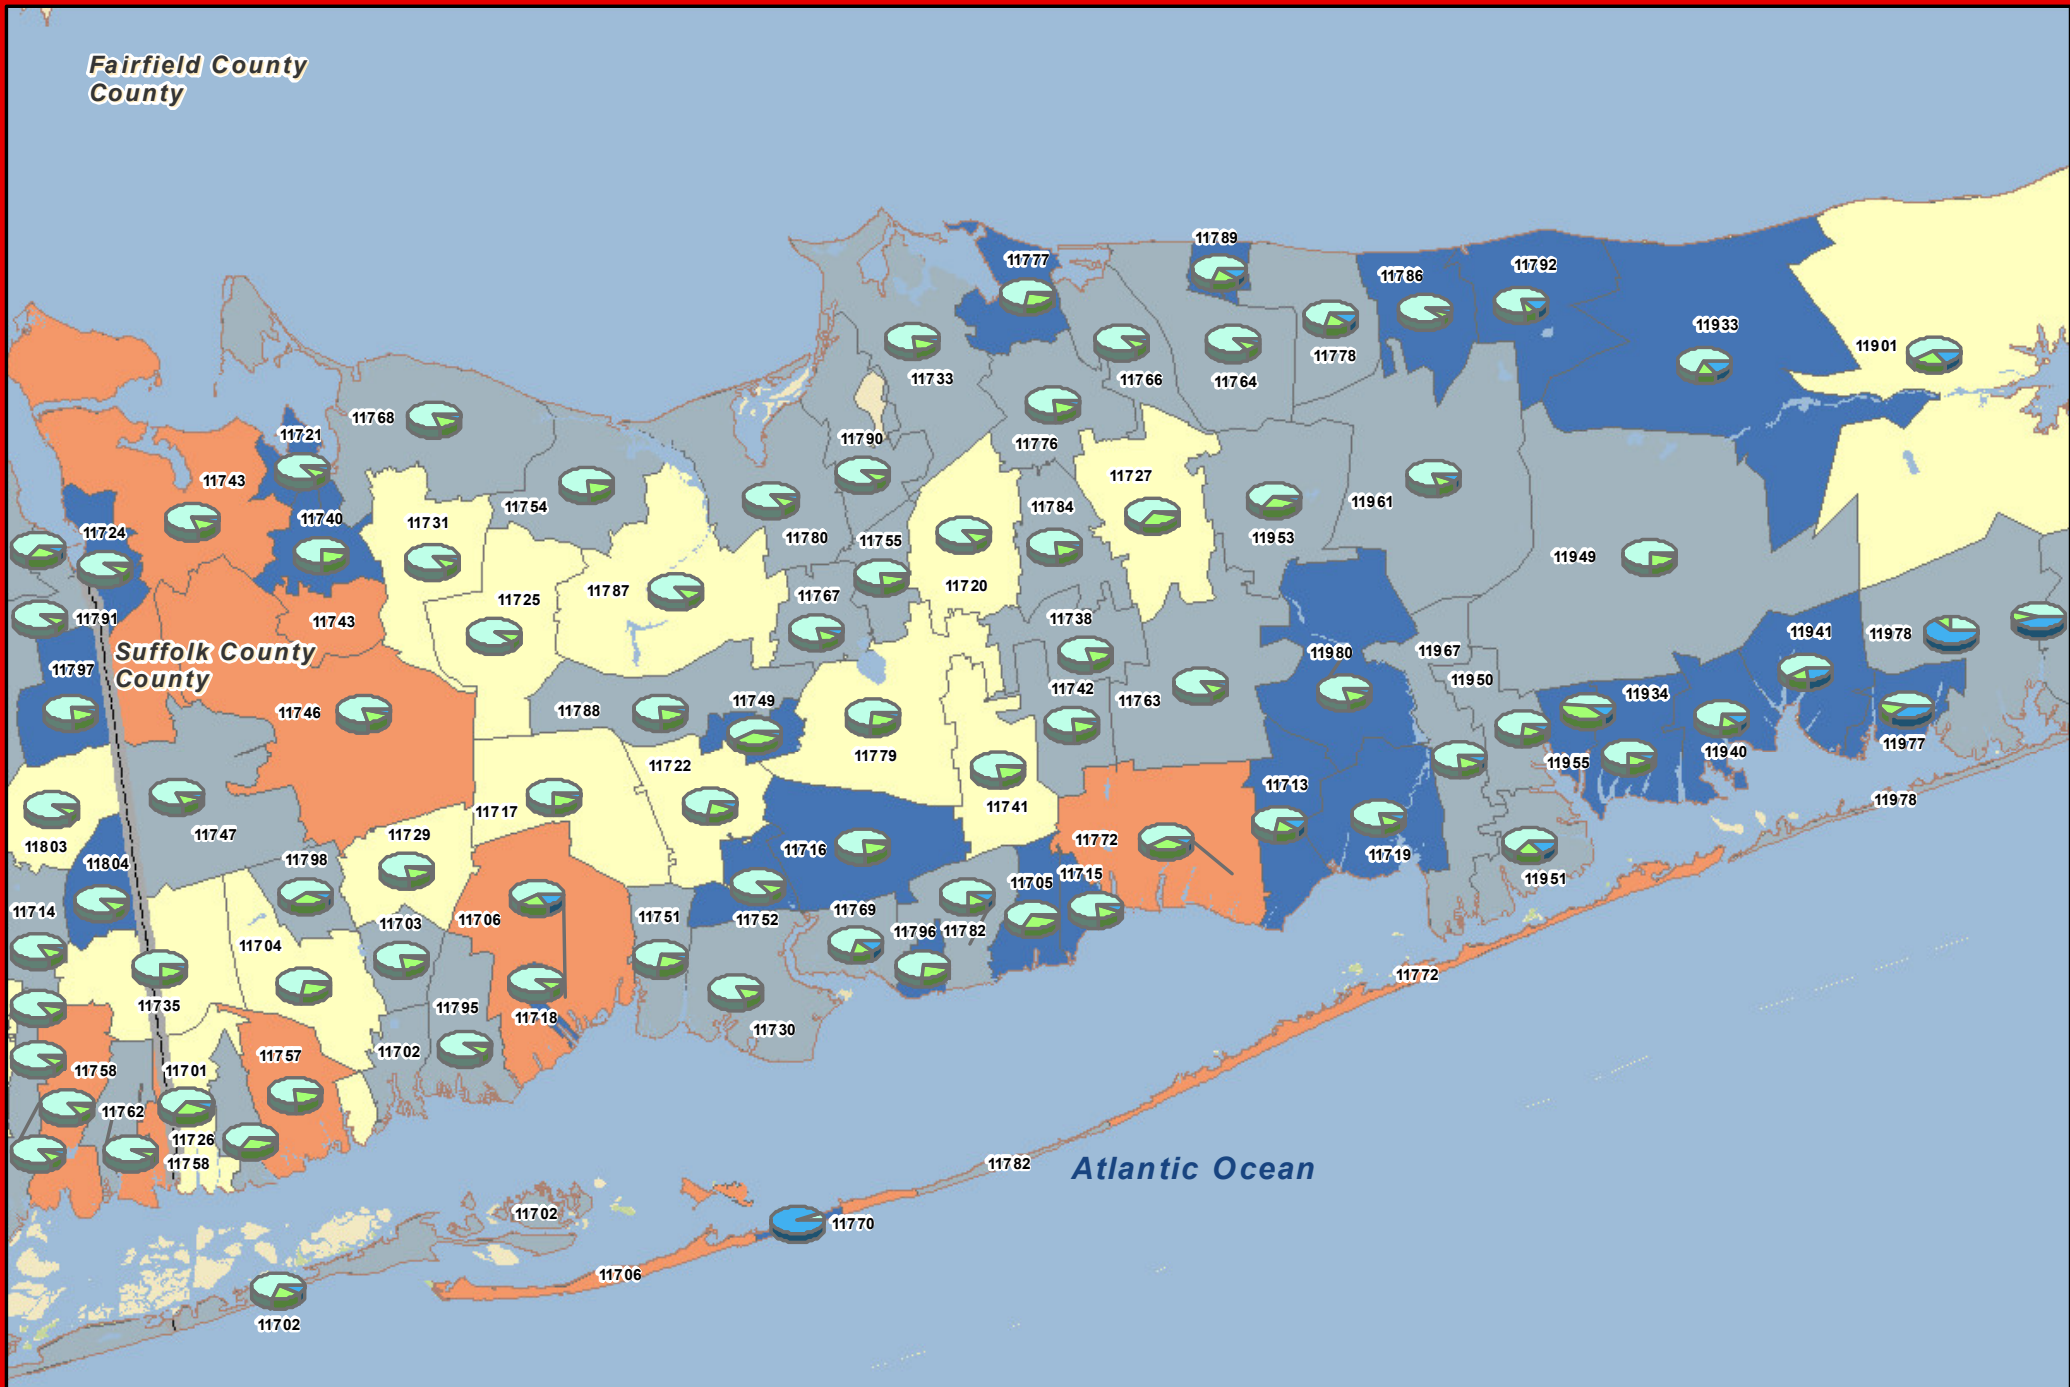

Fairfield County
County

Suffolk County
County

Atlantic Ocean

Suffolk County (West) Long Island, NY Housing Units by Zip Code

Legend

- County lines
- Coastline
- 2010 Total Housing Units
 - 0 - 3922
 - 3923 - 8872
 - 8873 - 15213
 - 15214 - 24137
 - 24138 - 39022
- 2010 Owner Occupied HU
- 2010 Renter Occupied HU
- 2010 Vacant Housing Units

Geospatial Technology
Map Created:
11/15/2012
Source:
esri