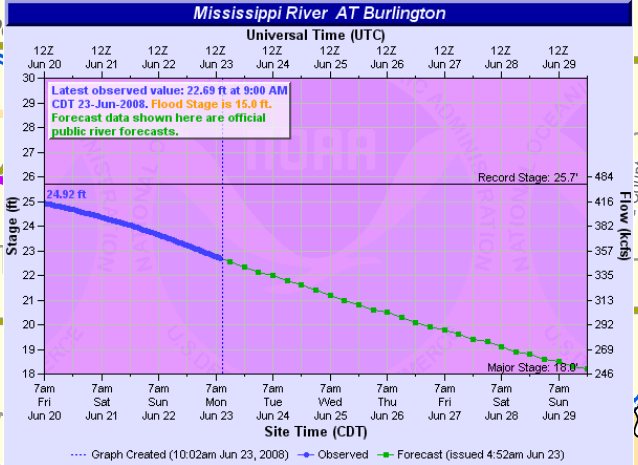

Forecast
Flood Stages as of
1030 EDT
June 23, 2008

Demographics in Five Mile Buffer

Population	Total Households	Total Housing Units	Owner Occupied	Renter Occupied	Vacant
610,870	249,108	263,238	180,967	68,139	24,936

Mississippi River
300 Mile Flood Threat Area

American Red Cross
Disaster Services

- ### Forecast Stage
- Major
 - Moderate
 - Minor
 - MS River 300 Mile Threat Area
 - + 5 Mile Buffer

Legend

- Limited Access
 - Highway
 - Major Road
 - Local Road
 - Minor Road
 - + Urban Areas (Regional)
 - State Boundaries
 - County Boundaries
- 0 5 10 20 Miles