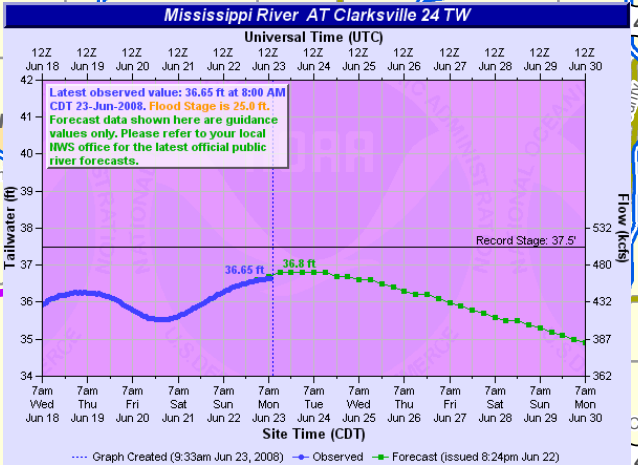

Demographics in Five Mile Buffer

Population	Total Households	Total Housing Units	Owner Occupied	Renter Occupied	Vacant
610,870	249,108	263,238	180,967	68,139	24,936

Mississippi River
300 Mile Flood Threat Area

American Red Cross
Disaster Services

1. ### Forecast Stage
2. Major
   - Moderate
   - Minor
   - MS River 300 Mile Threat Area
   - + 5 Mile Buffer

Legend

1. Limited Access
   - Highway
   - Major Road
   - Local Road
   - Minor Road
   - + Urban Areas (Regional)
   - State Boundaries
   - County Boundaries
2. 0 5 10 20 Miles

Geospatial Technology

Map Created:
June 23, 2008
1030 EDT

Source:
NOAA/NWS
ESRI