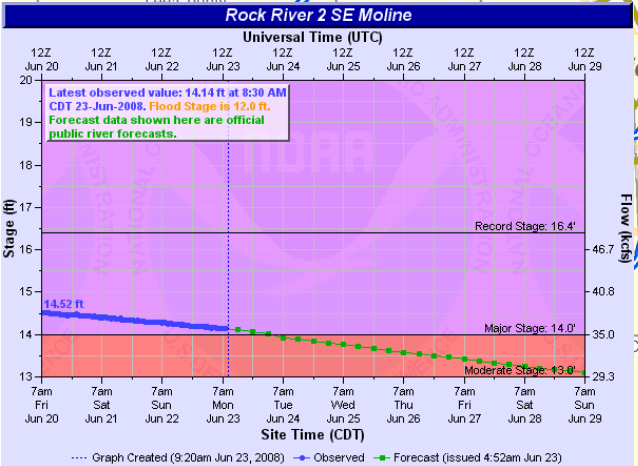

Forecast
Flood Stages as of
1030 EDT
June 23, 2008

Demographics in Five Mile Buffer

Population	Total Households	Total Housing Units	Owner Occupied	Renter Occupied	Vacant
610,870	249,108	263,238	180,967	68,139	24,936

Mississippi River
300 Mile Flood Threat Area

American Red Cross
Disaster Services

- ### Forecast Stage
- Major
 - Moderate
 - Minor
 - MS River 300 Mile Threat Area
 - + 5 Mile Buffer

Legend

- Limited Access
 - Highway
 - Major Road
 - Local Road
 - Minor Road
 - + Urban Areas (Regional)
 - State Boundaries
 - County Boundaries
- 0 5 10 20 Miles