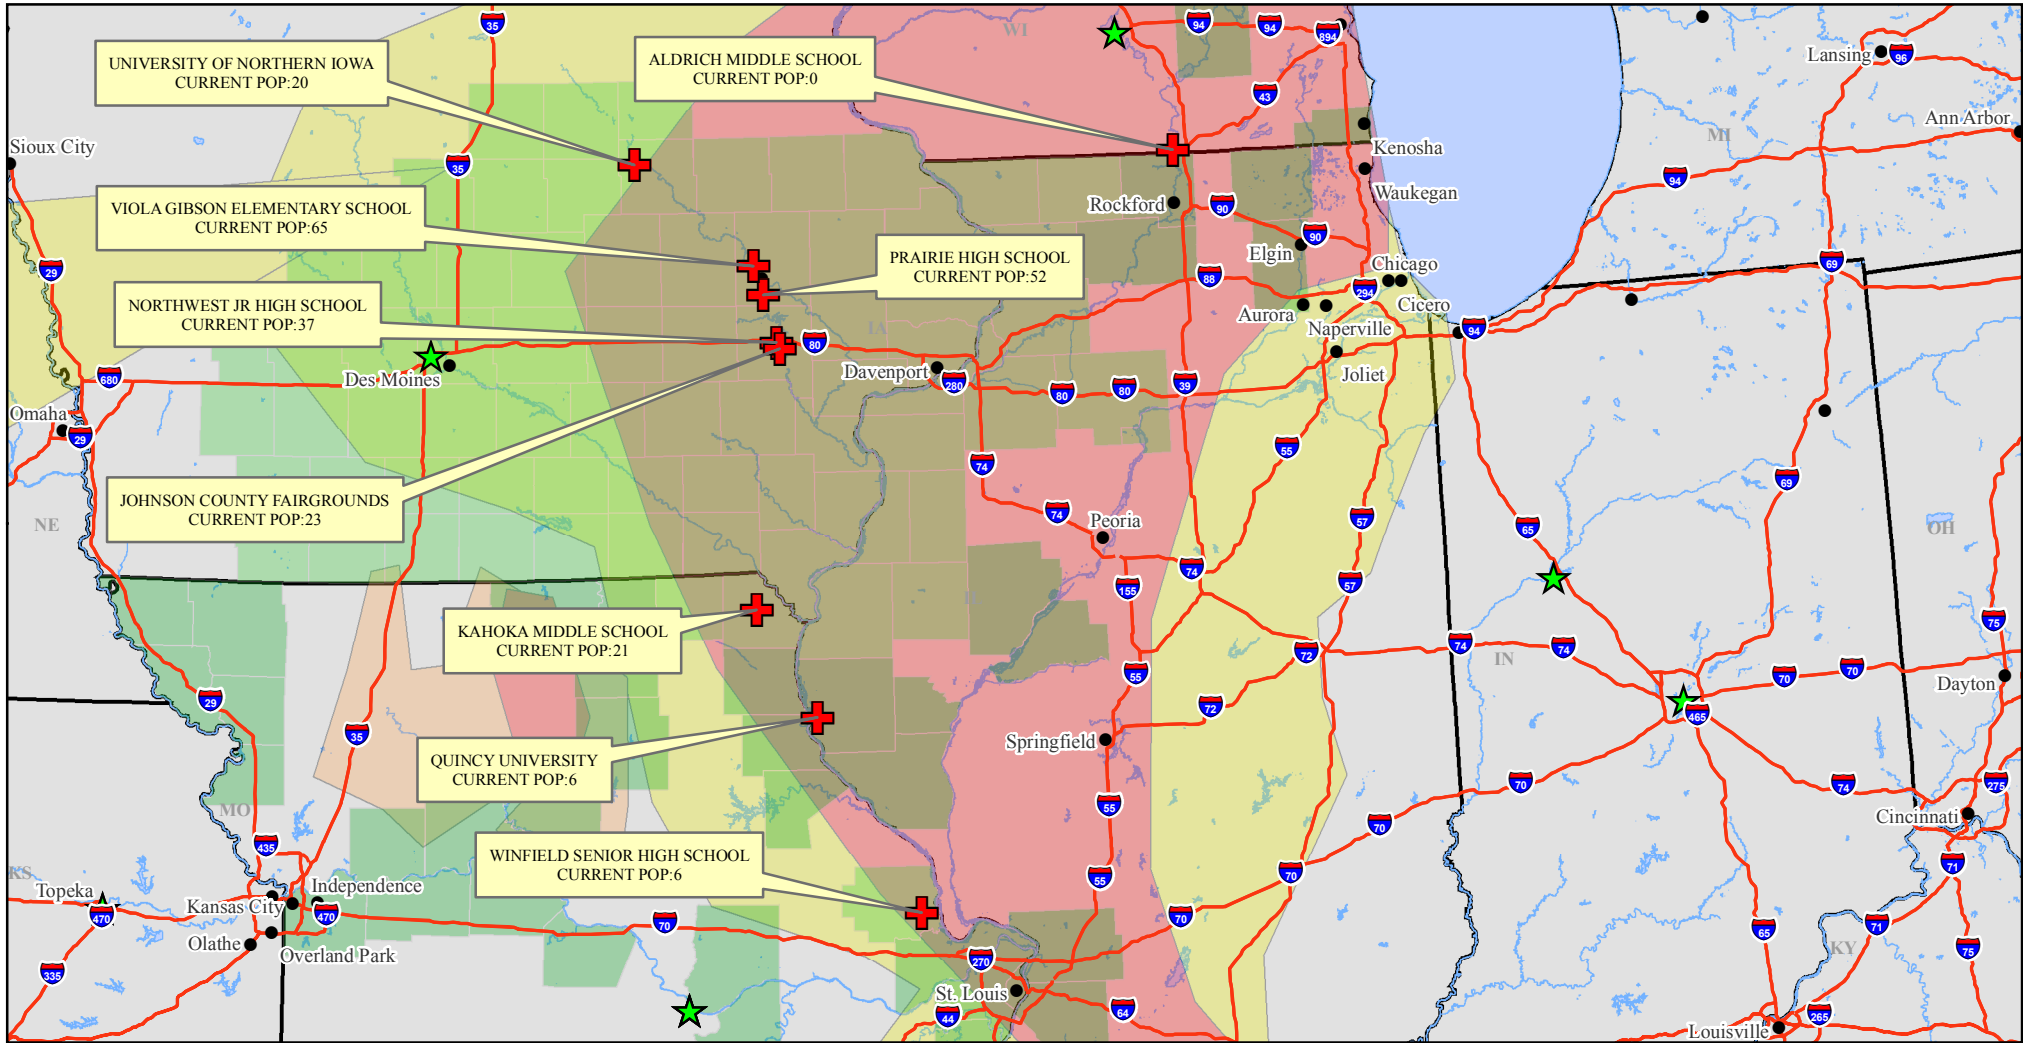

# Shelter Locations as reported 06/27/2008

**Location Map**

**Legend**

●	Cities (Pop. > 100,000)	<b>Current NWS Flood Warnings</b>
+	Shelters	■ Flood Warning
★	JFO Locations	<b>Significant River Flood Outlook</b>
—	Interstates	■ Occurring or Imminent
		■ Likely
		■ Possible

ITS Mapping & Analysis Center  
Washington, DC  
06/27/08 -- 10:07 AM EDT

Source: USGS  
ESF 6 Mass Care

**FOUO: Please Destroy When  
No Longer Needed**