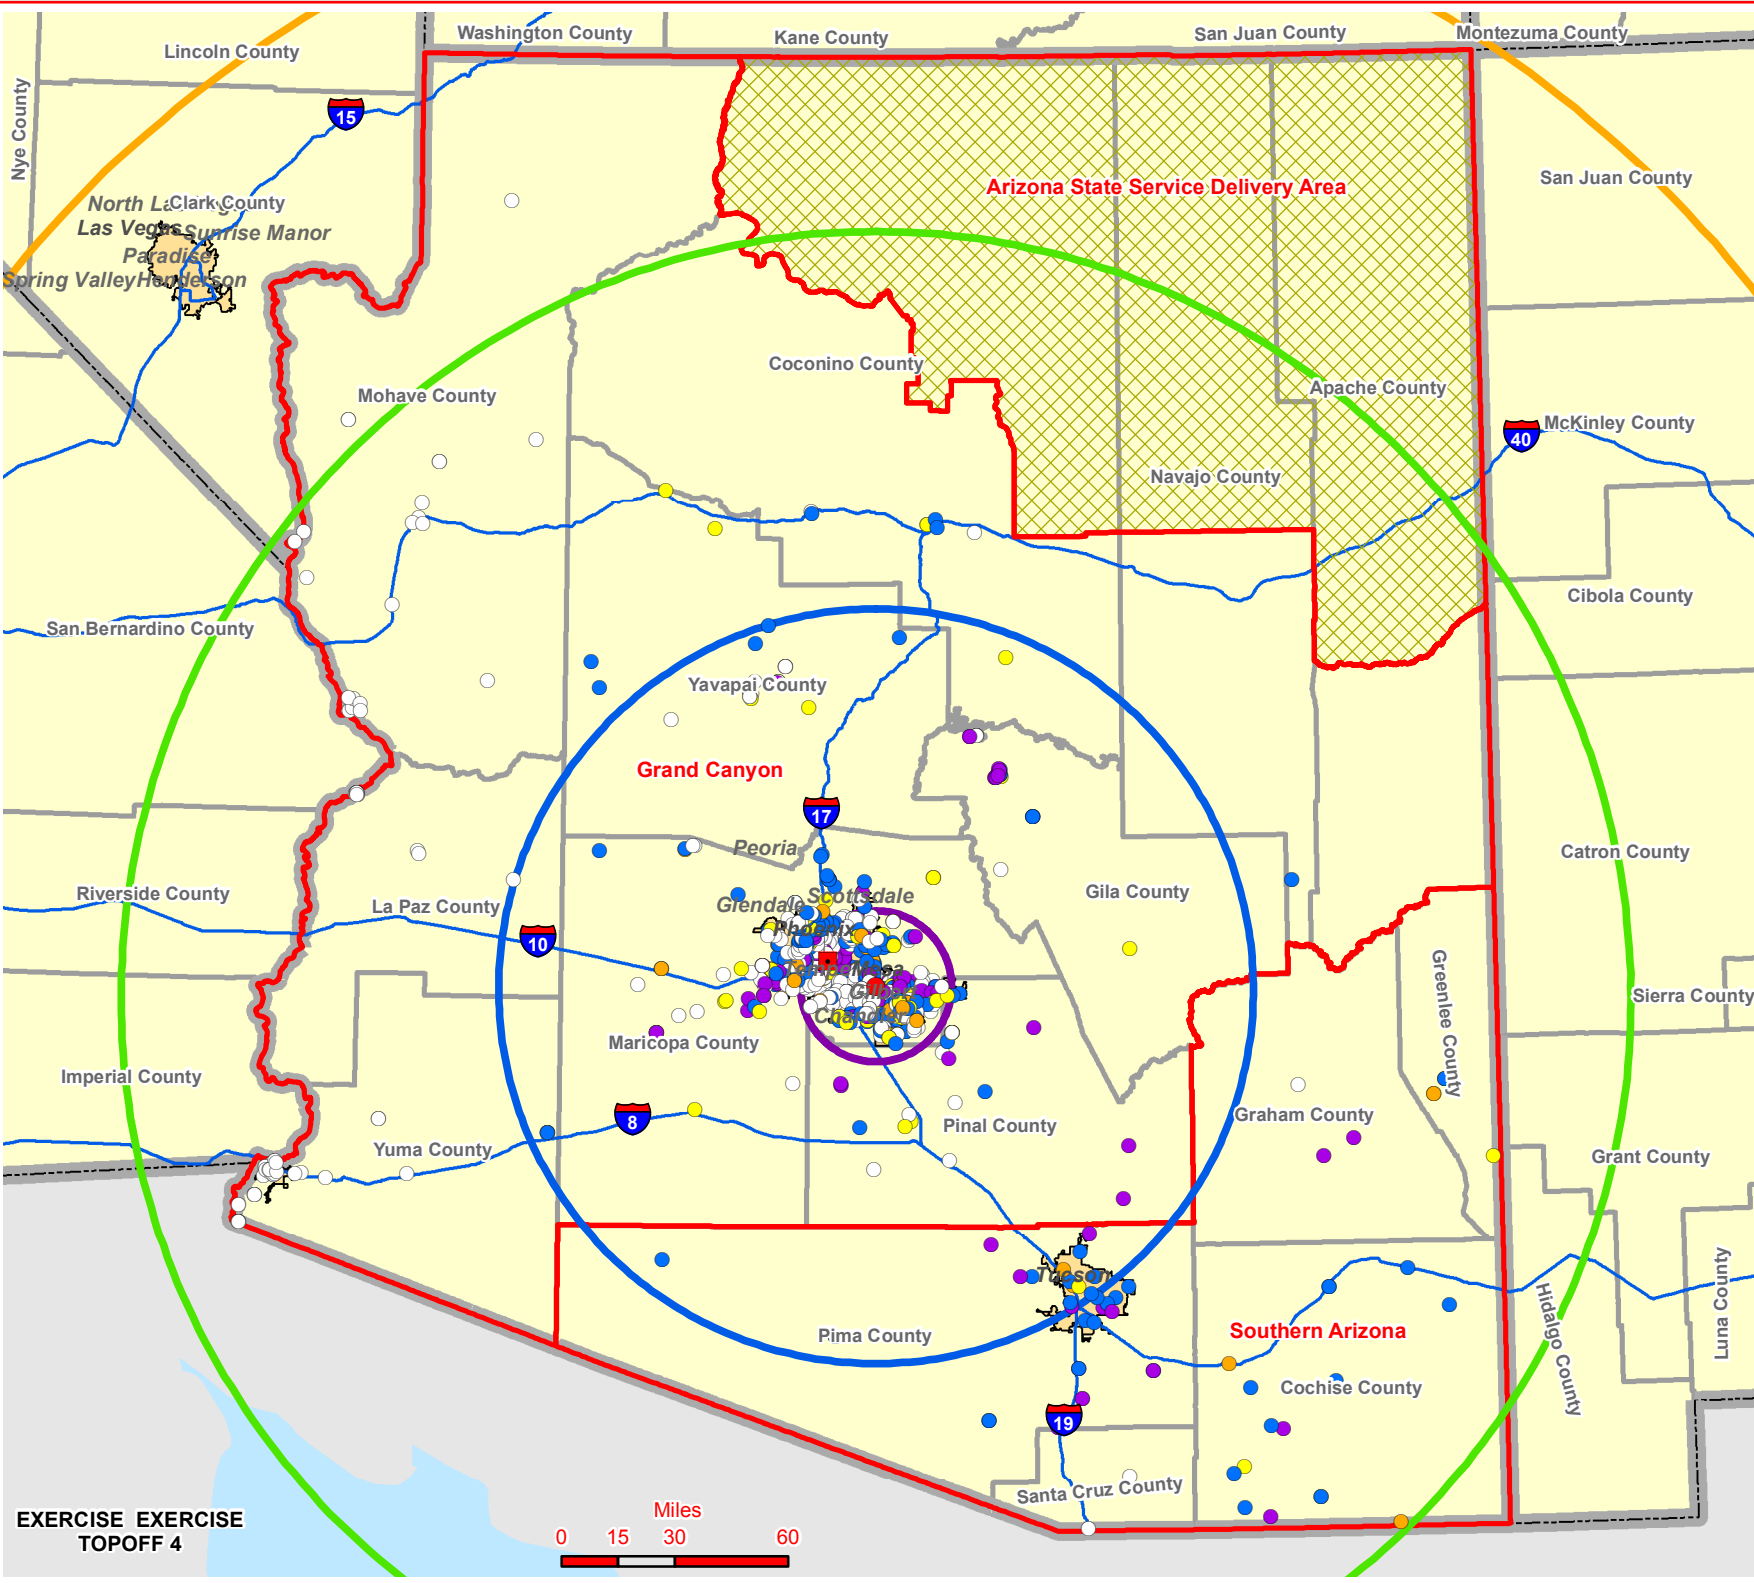

# TOPOFF 4 Exercise

Phoenix, Arizona  
Shelters by Capacity

## Legend

- Blast Point
- Chapter HQ
- TOPOFF4\_AZ\_Shelters CAPACITY**
- 0
- 1 - 125
- 126 - 500
- 501 - 1000
- 1001 - 2000
- 2001 - 6275
- ⊕ 300 Miles
- ⊕ 200 Miles
- ⊕ 100 Miles
- ⊕ 20 Miles
- ⊕ Chapter Boundaries
- ⊗ SSSA

IMAAC AZ-Set-1

Geospatial Technology Operations  
October 2007  
Source: ESRI  
IMAAC  
NSS

EXERCISE EXERCISE  
TOPOFF 4