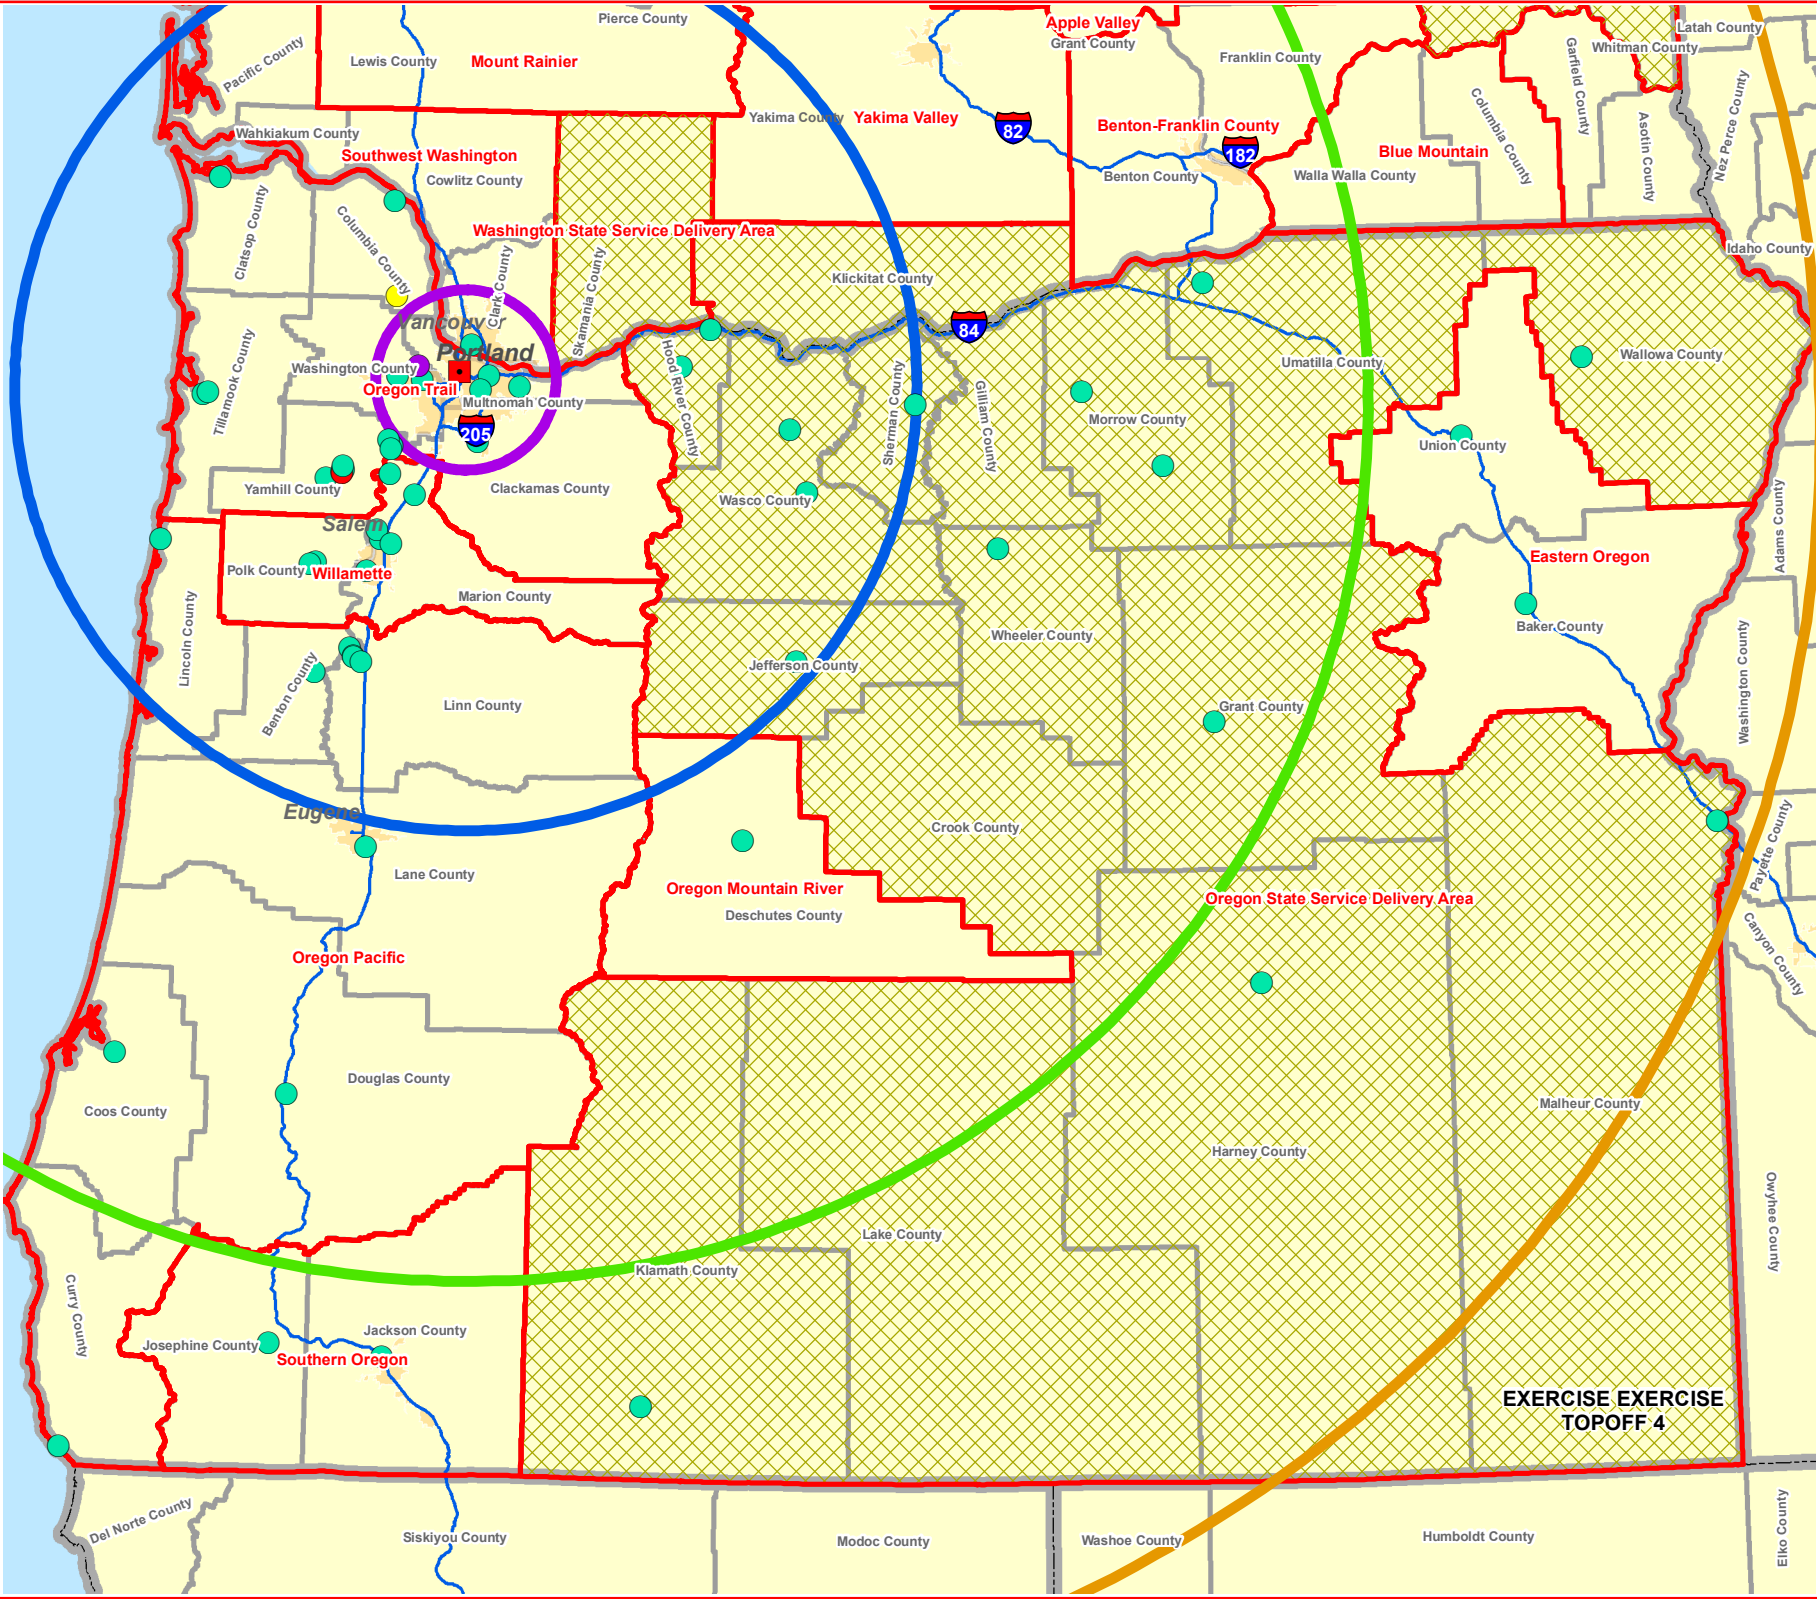

TOPOFF 4 Exercise

Portland, Oregon

10/18/07 - Noon
Shelter Locations
from NSS

Legend

Shelter Status

-  Open
-  Closed
-  Stand-by
-  Inactive

-  20 Miles
-  100 Miles
-  200 Miles
-  300 Miles

-  Chapter HQ
-  Chapter Boundaries
-  SSDA
-  States
-  Counties

Geospatial Technology Operations

Created:
October 17, 2007
2130 EDT

Source:
ESRI
NSS

Disaster Services

**EXERCISE EXERCISE
TOPOFF 4**