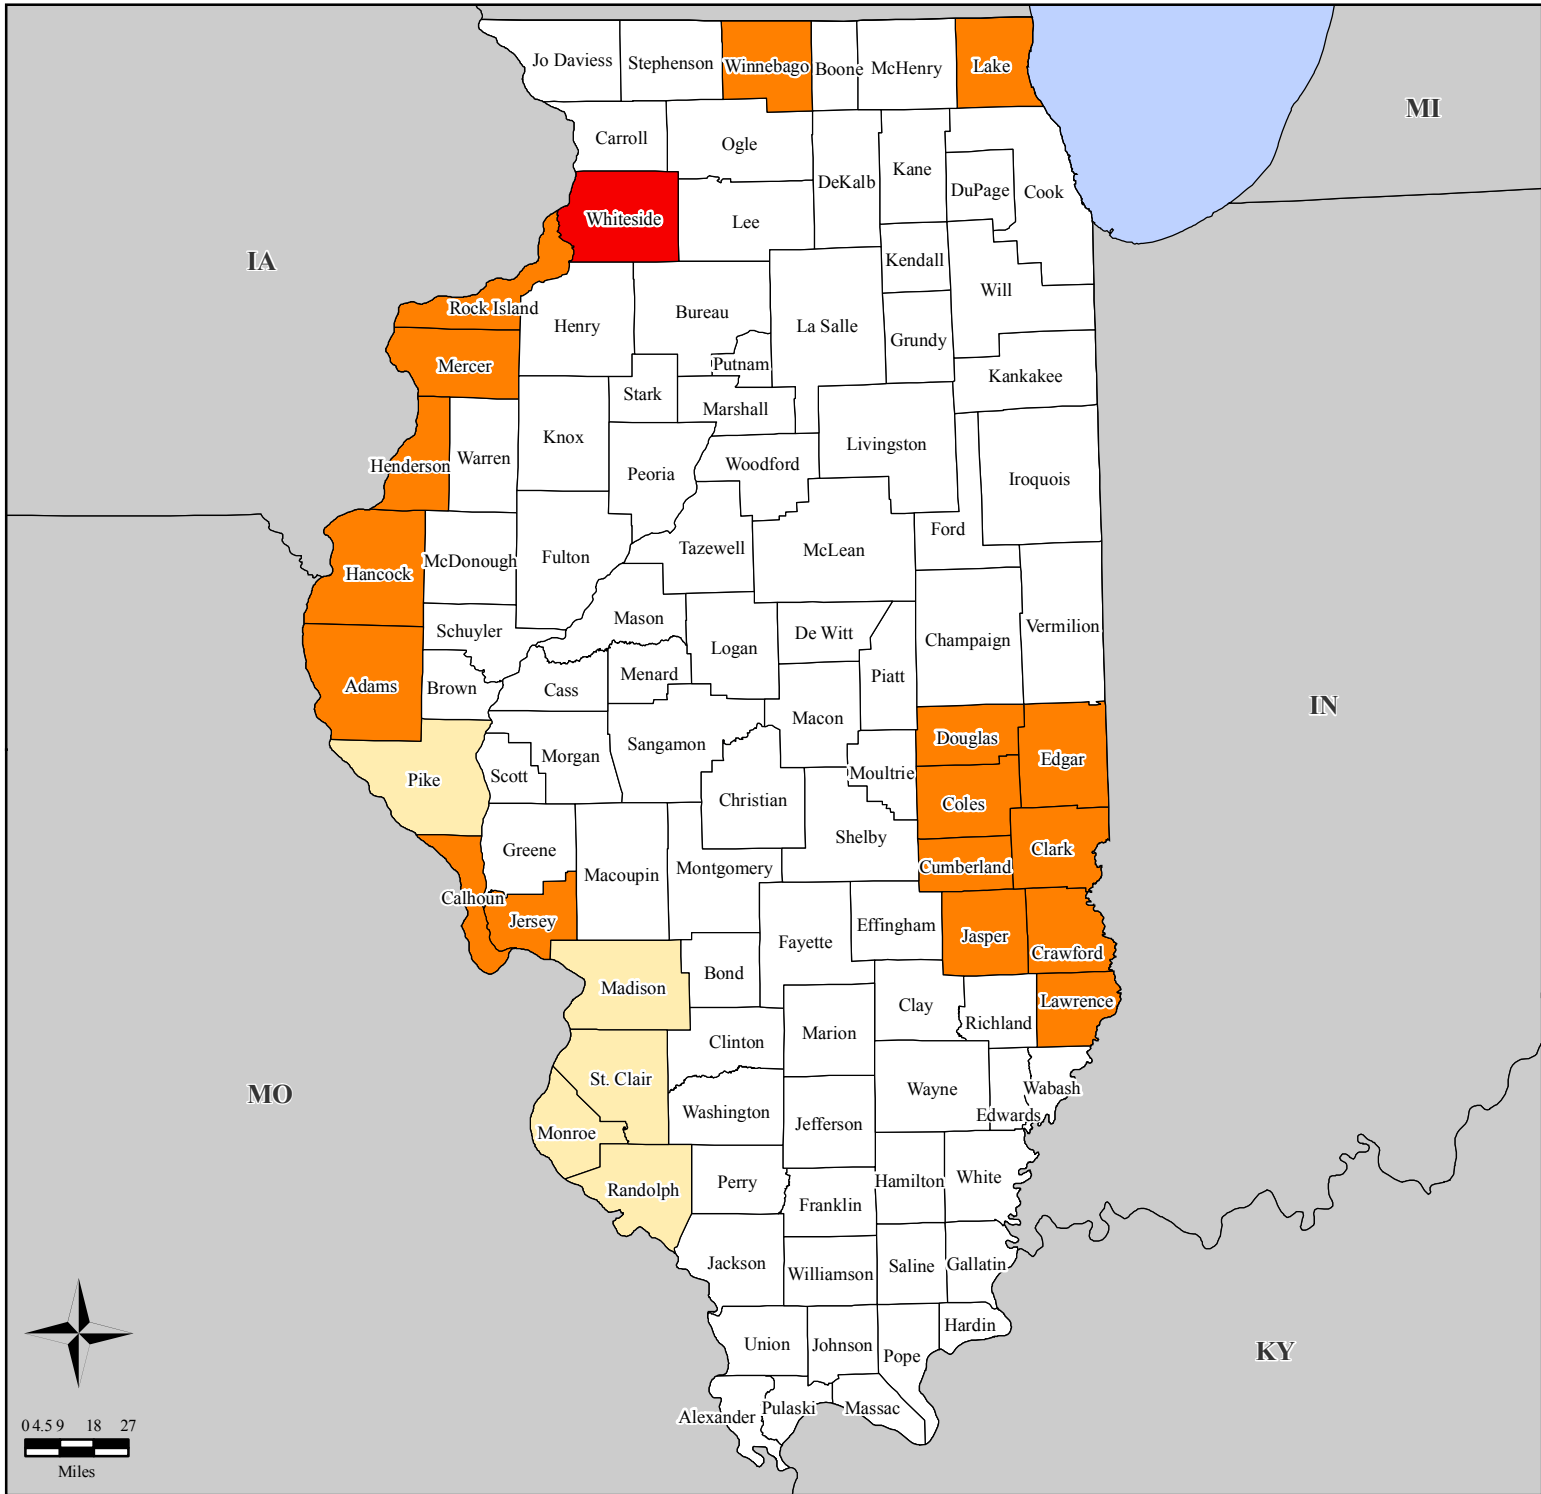

FEMA-1771-DR, Illinois

Disaster Declaration as of 07/16/2008

Location Map

Legend

Designated Counties	
	No Designation
	Public Assistance
	Individual Assistance
	Individual Assistance and Public Assistance

All counties are eligible for Hazard Mitigation

FEMA

ITS Mapping & Analysis Center
Washington, DC
07/16/08 -- 11:25 AM EDT

Source: Disaster Federal Registry Notice
Amendment No. 4 - 07/16/2008