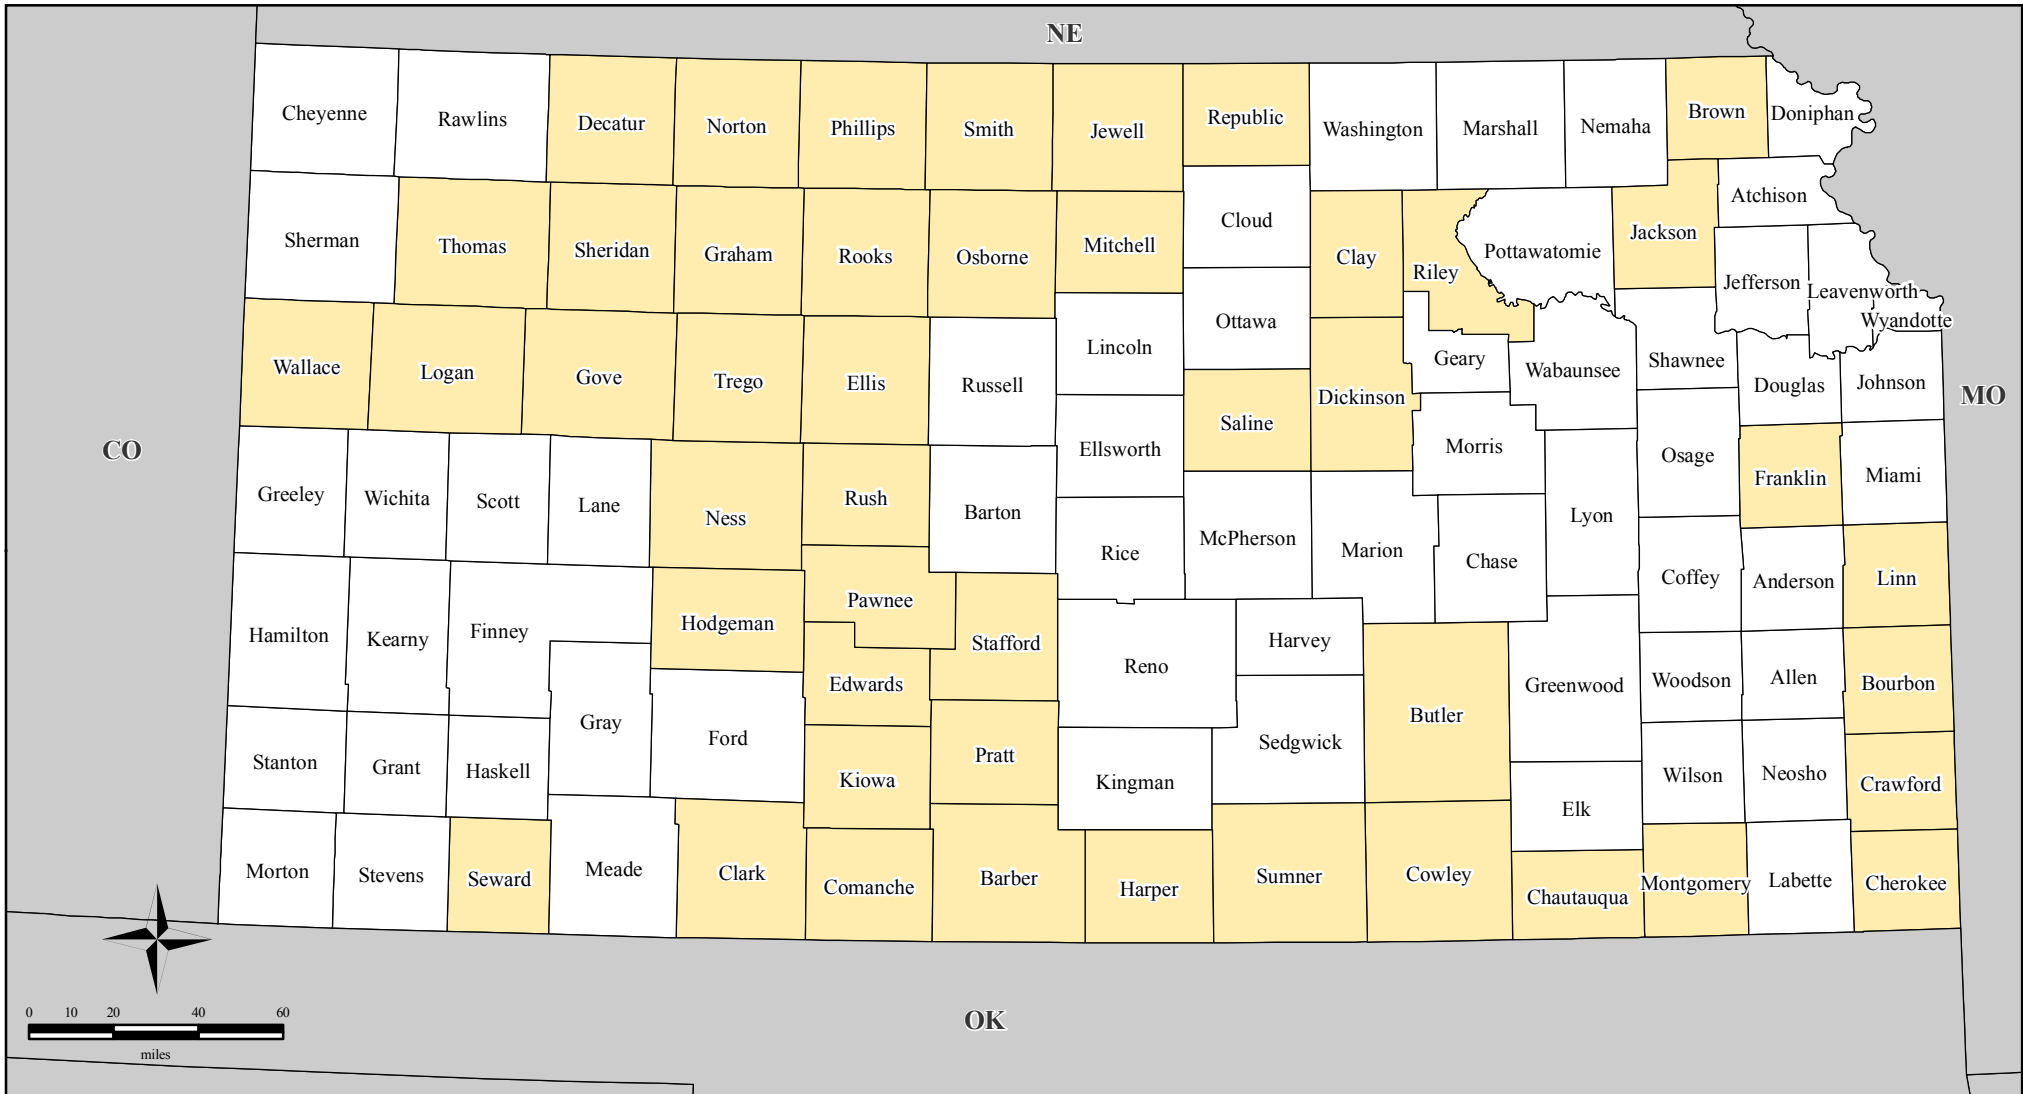

FEMA-1776-DR, Kansas

Disaster Declaration as of 07/09/2008

Location Map

Legend

Designated Counties

- No Designation
- Public Assistance

All counties are eligible for Hazard Mitigation

FEMA

*ITS Mapping & Analysis Center
Washington, DC
07/09/08 -- 04:28 PM EDT*

*Source: Disaster Federal Registry Notice
07/09/2008*