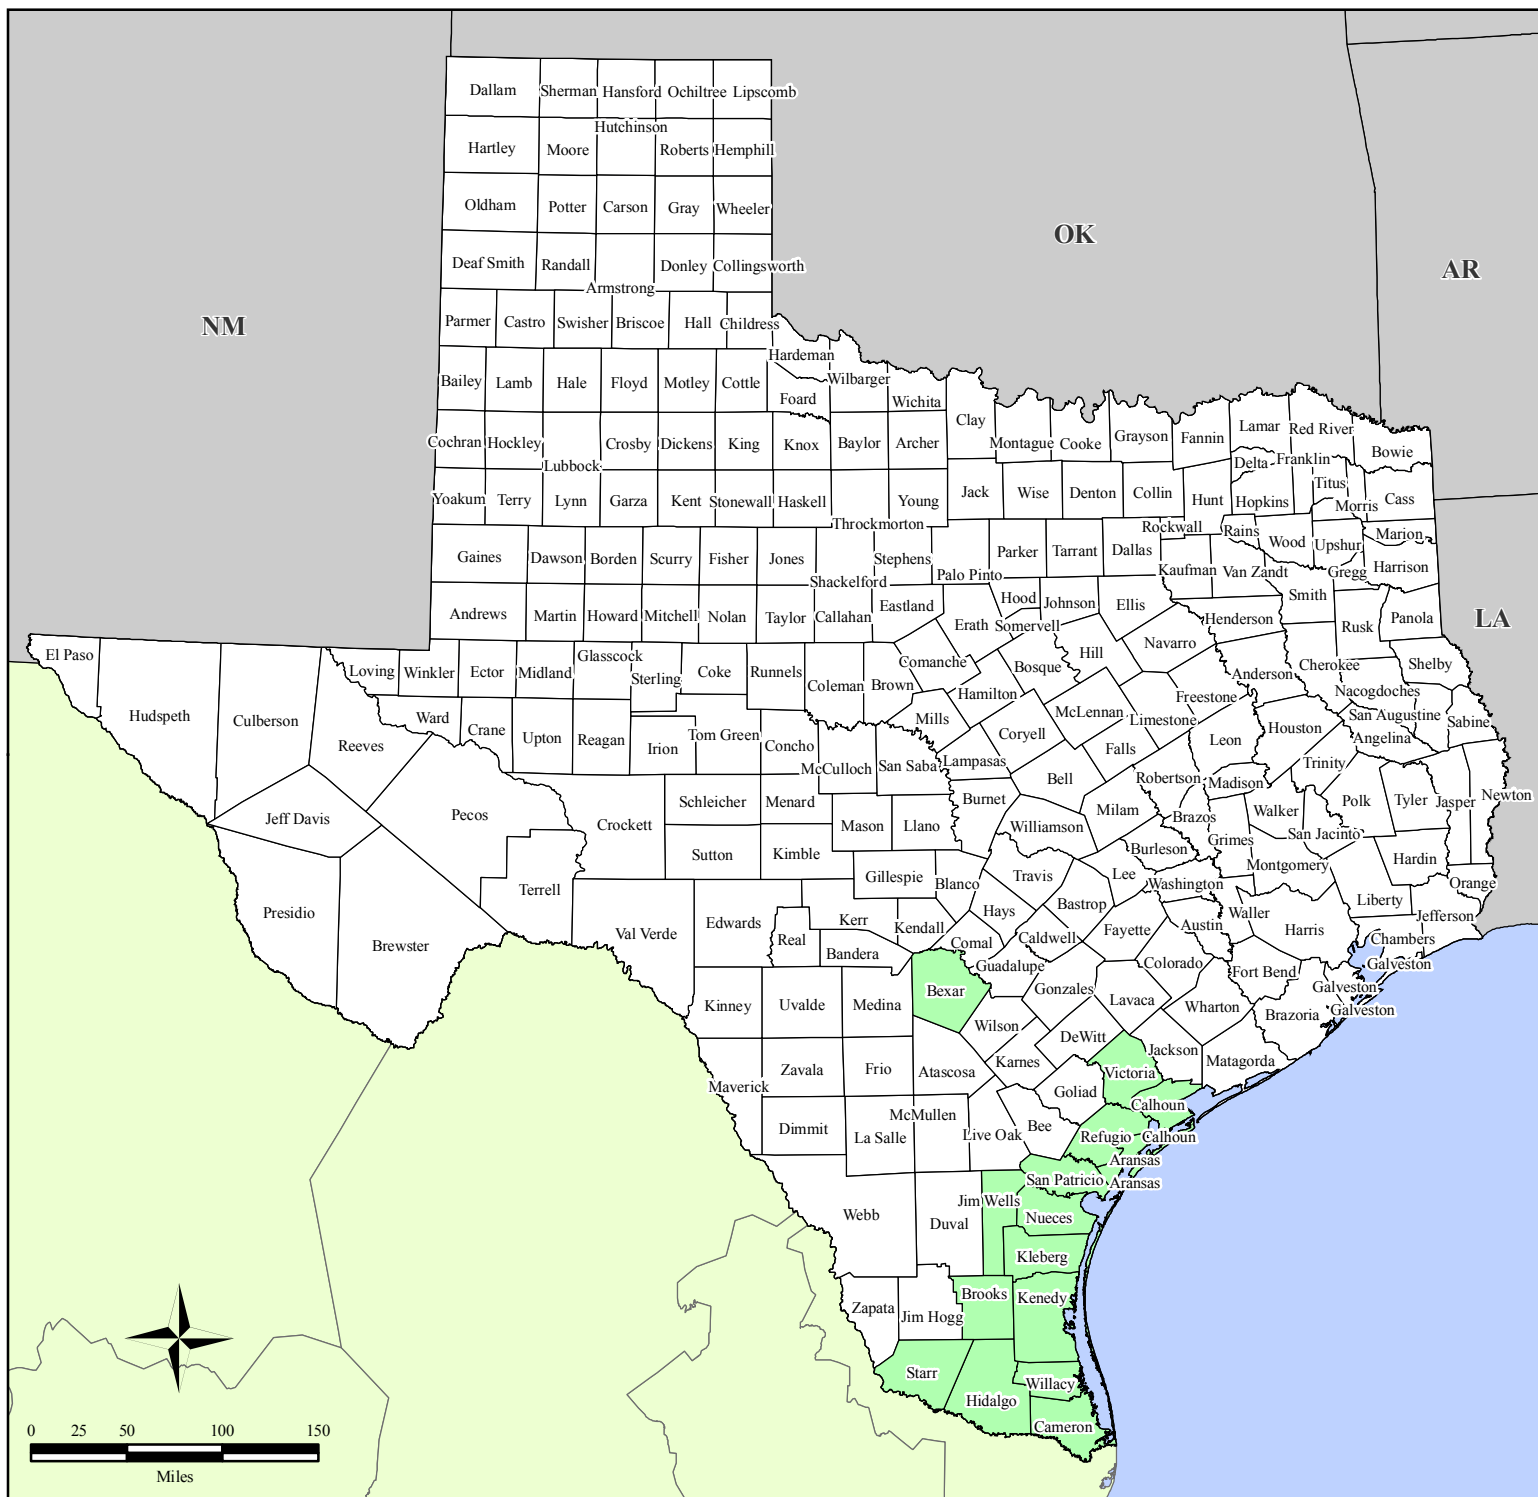

FEMA-1780-DR, Texas

Disaster Declaration as of 07/24/2008

Location Map

Legend

Designated Counties	
	No Designation
	Public Assistance (Category B)

FEMA

*ITS Mapping & Analysis Center
Washington, DC*

07/24/08 -- 11:54 AM EDT

*Source: Disaster Federal Registry Notice
07/24/2008*

*All counties are eligible
for Hazard Mitigation*