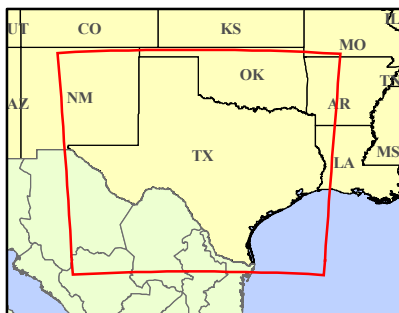

FEMA-1780-DR, Texas

Disaster Declaration as of 07/24/2008

Location Map

Legend

Designated Counties	
	No Designation
	Public Assistance (Category B)

FEMA

*ITS Mapping & Analysis Center
Washington, DC*

07/24/08 -- 11:54 AM EDT