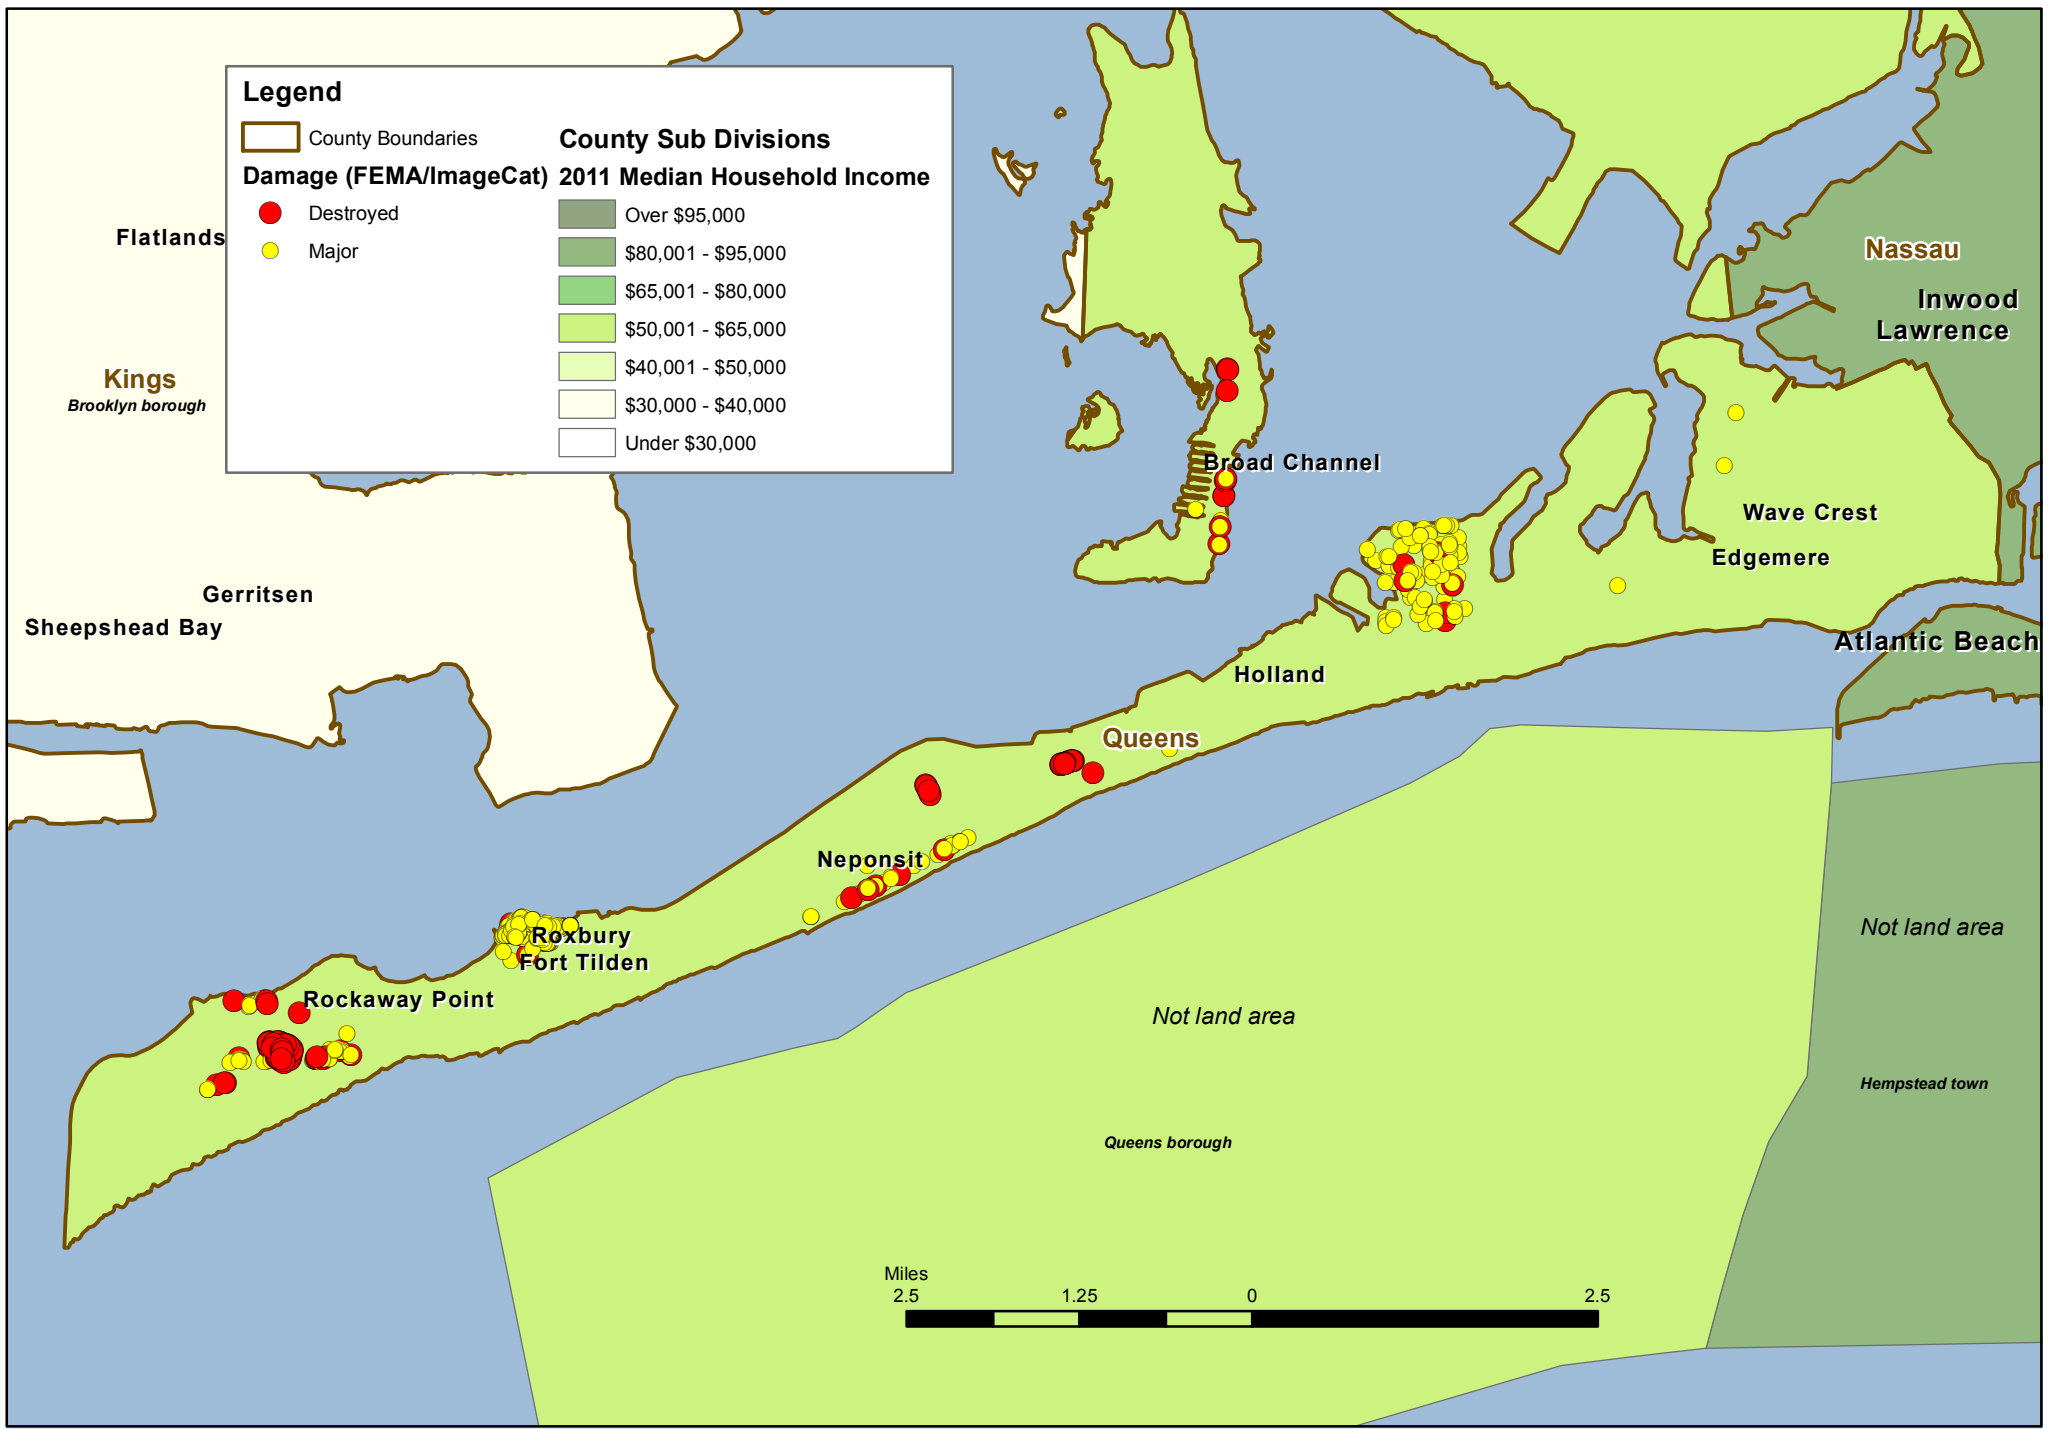

**Legend**

County Boundaries

**County Sub Divisions**

**Damage (FEMA/ImageCat)**

- Destroyed
- Major

**2011 Median Household Income**

- Over \$95,000
- \$80,001 - \$95,000
- \$65,001 - \$80,000
- \$50,001 - \$65,000
- \$40,001 - \$50,000
- \$30,000 - \$40,000
- Under \$30,000

# Rockaway Peninsula (Southern Queens County)

ARC Disaster Assessment, NHQ  
 ARC Boundaries as of October 2012  
 Sources: ESRI, ARC CQA,  
 FEMA/ImageCat