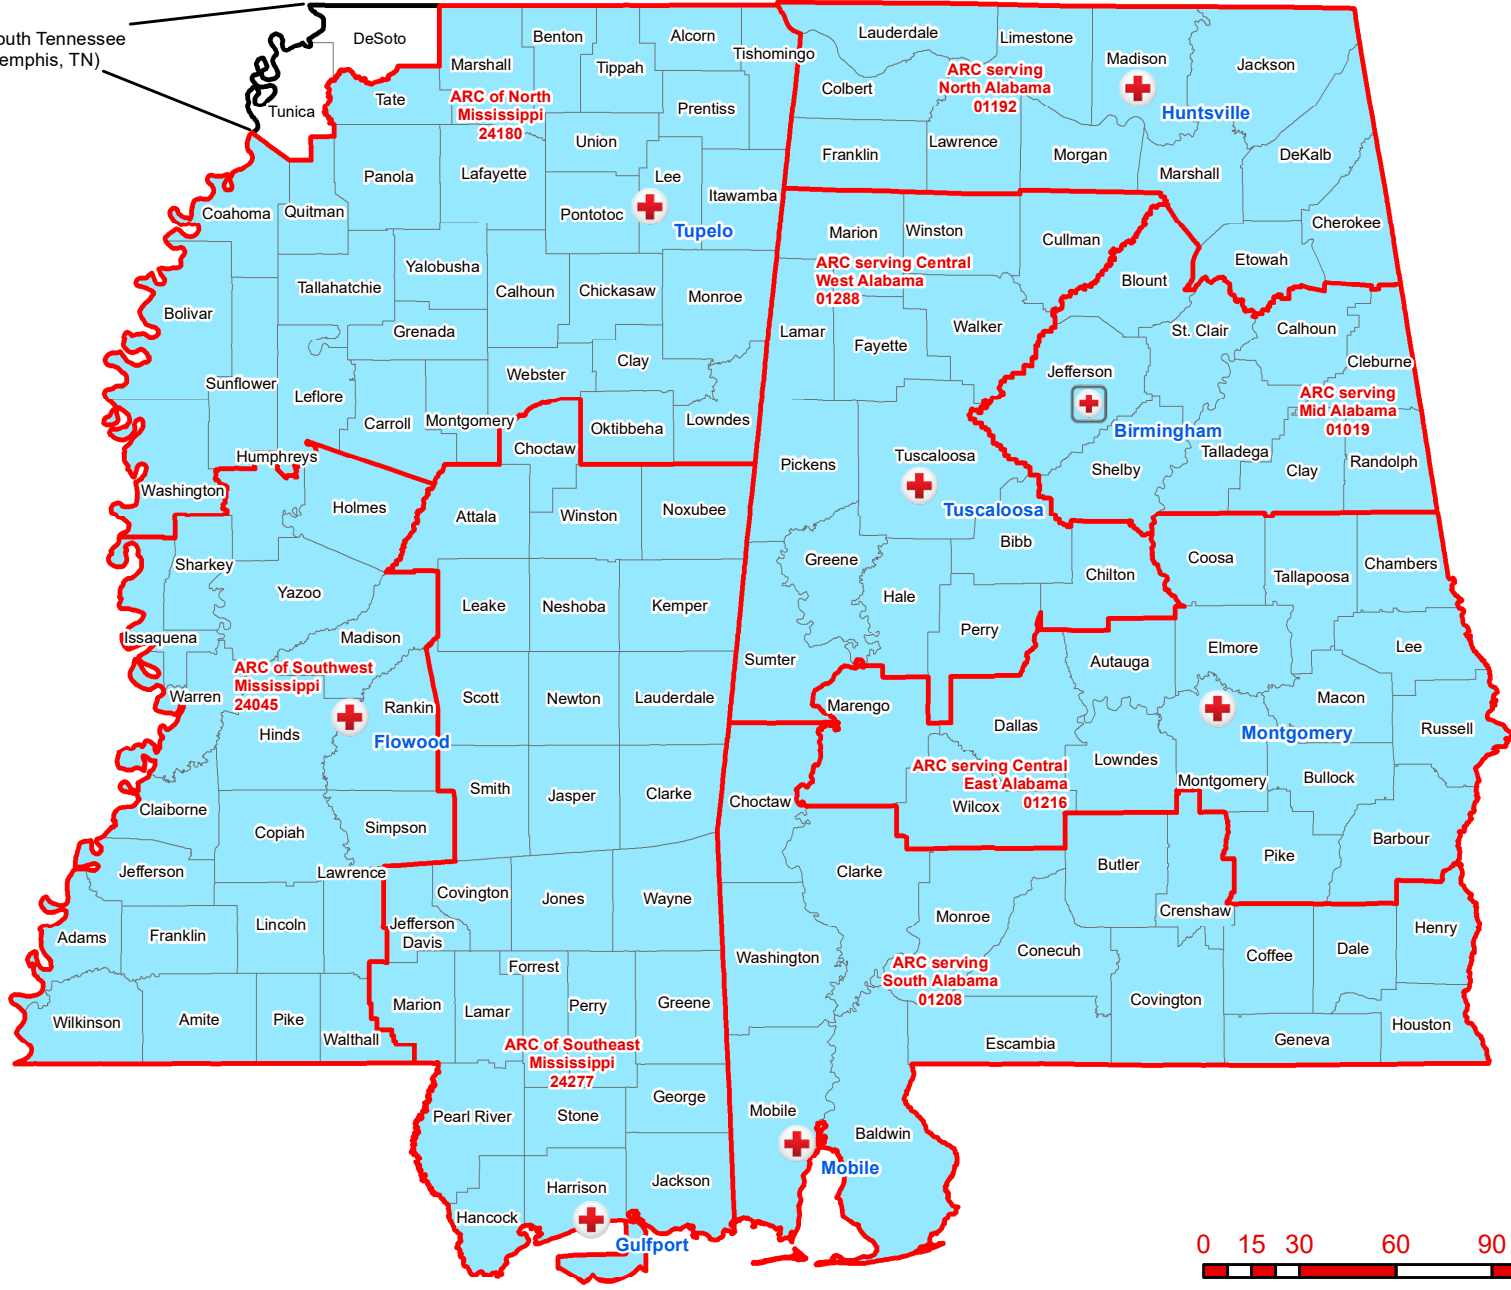

ARC of Mid-South Tennessee
(42264) (Memphis, TN)

Region:
Alabama and Mississippi
01R04
Region Headquarters:
Birmingham, AL (01019)
Division:
Southeast and Caribbean
D25

Alabama and Mississippi Region

Chapter Boundaries
Region by County

- Legend**
- Chapter Headquarters
 - Region Headquarters
 - Chapter Boundaries
 - State Boundaries
 - Alabama and Mississippi Region

Geospatial Technology
Map Created:
June 2020
Red Cross Geography
as of July 2020
Source:
ARC Humanitarian Services
Operations