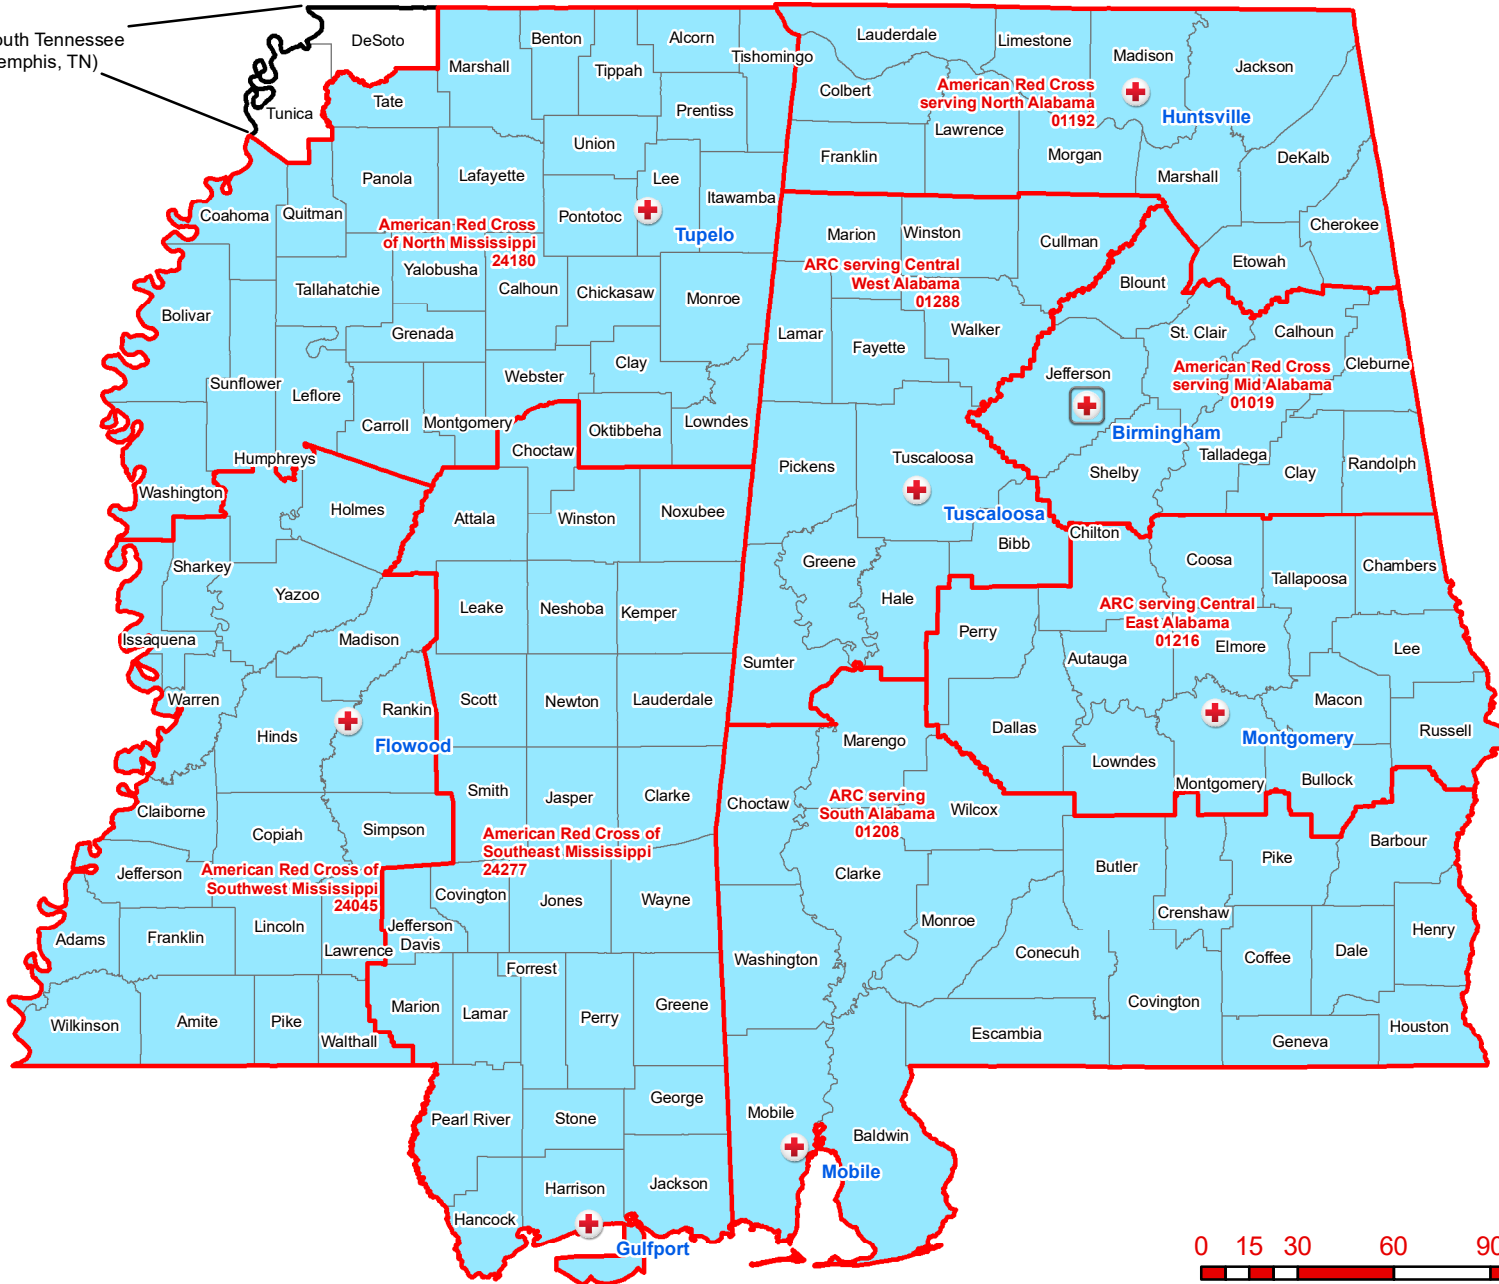

ARC of Mid-South Tennessee  
(42264) (Memphis, TN)

Region:  
Alabama and Mississippi  
01R04  
Region Headquarters:  
Birmingham, AL (01019)  
Division:  
Southeast and Caribbean  
D25

# Alabama and Mississippi Region

- Chapter HQ
- Region HQ
- Chapter Boundaries
- State Boundaries
- Alabama and Mississippi Region

Chapter Boundaries  
Region by County

Geospatial Technology  
Map Created:  
June 2020  
Red Cross Geography  
as of January 2025  
Source:  
ARC Humanitarian Services  
Operations