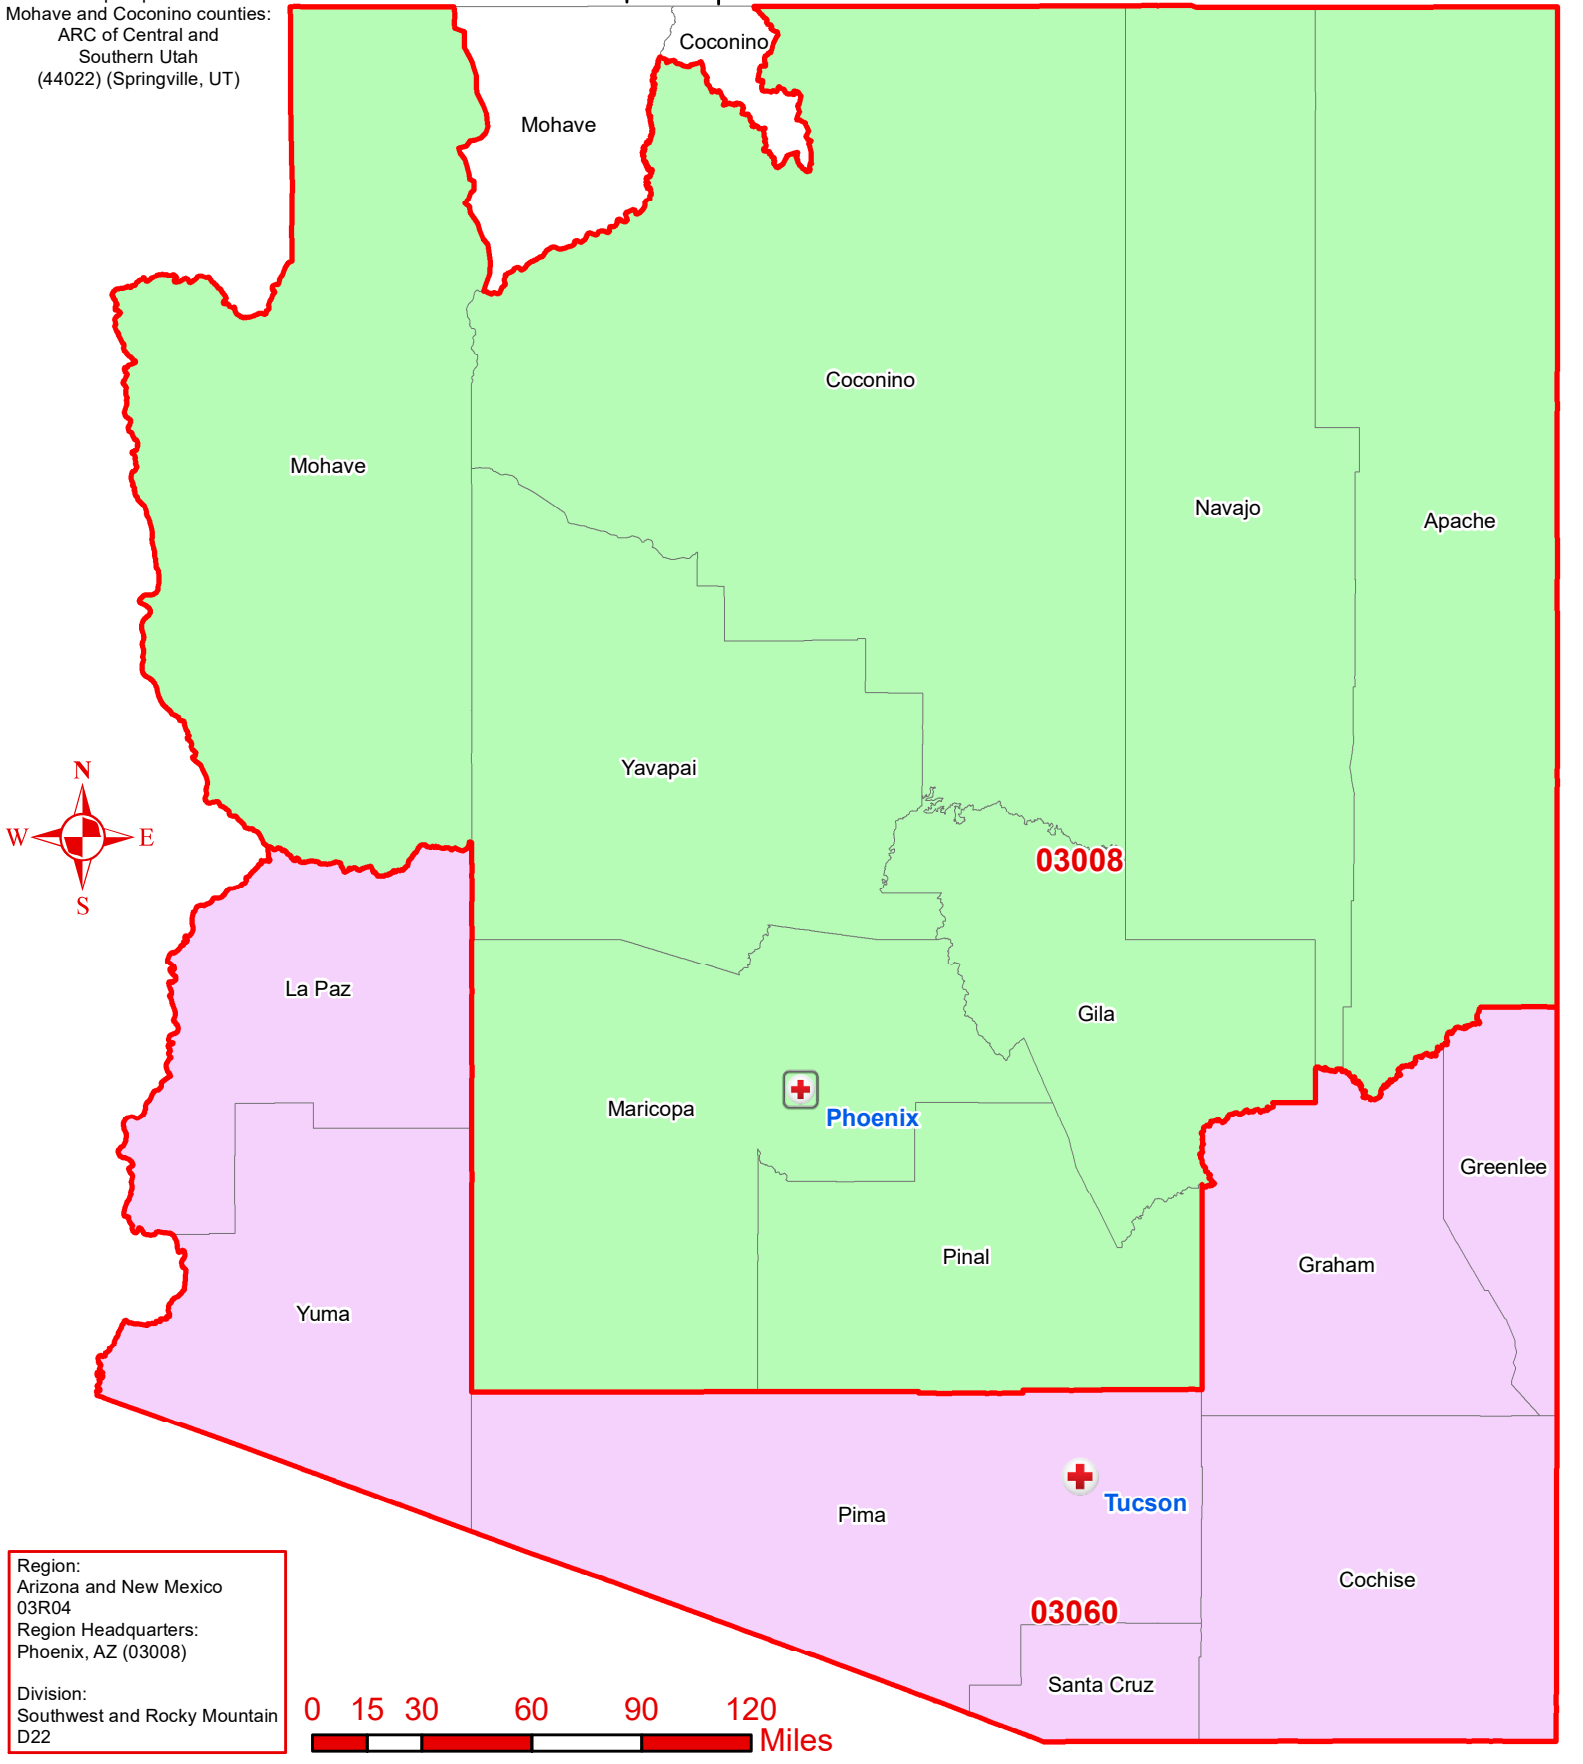

The splits portion of Mohave and Coconino counties: ARC of Central and Southern Utah (44022) (Springville, UT)

Region:
Arizona and New Mexico
03R04
Region Headquarters:
Phoenix, AZ (03008)

Division:
Southwest and Rocky Mountain
D22

Arizona

Chapters by County

- Legend**
- Chapter HQ
 - Region HQ
 - Chapter Boundaries

- Chapter**
- ARC of Central and Northern Arizona
 - ARC of Southern AZ

Geospatial Technology
Map Created:
June 2020
Red Cross Geography
as of July 2020
Source:
ARC Humanitarian Services
Operations