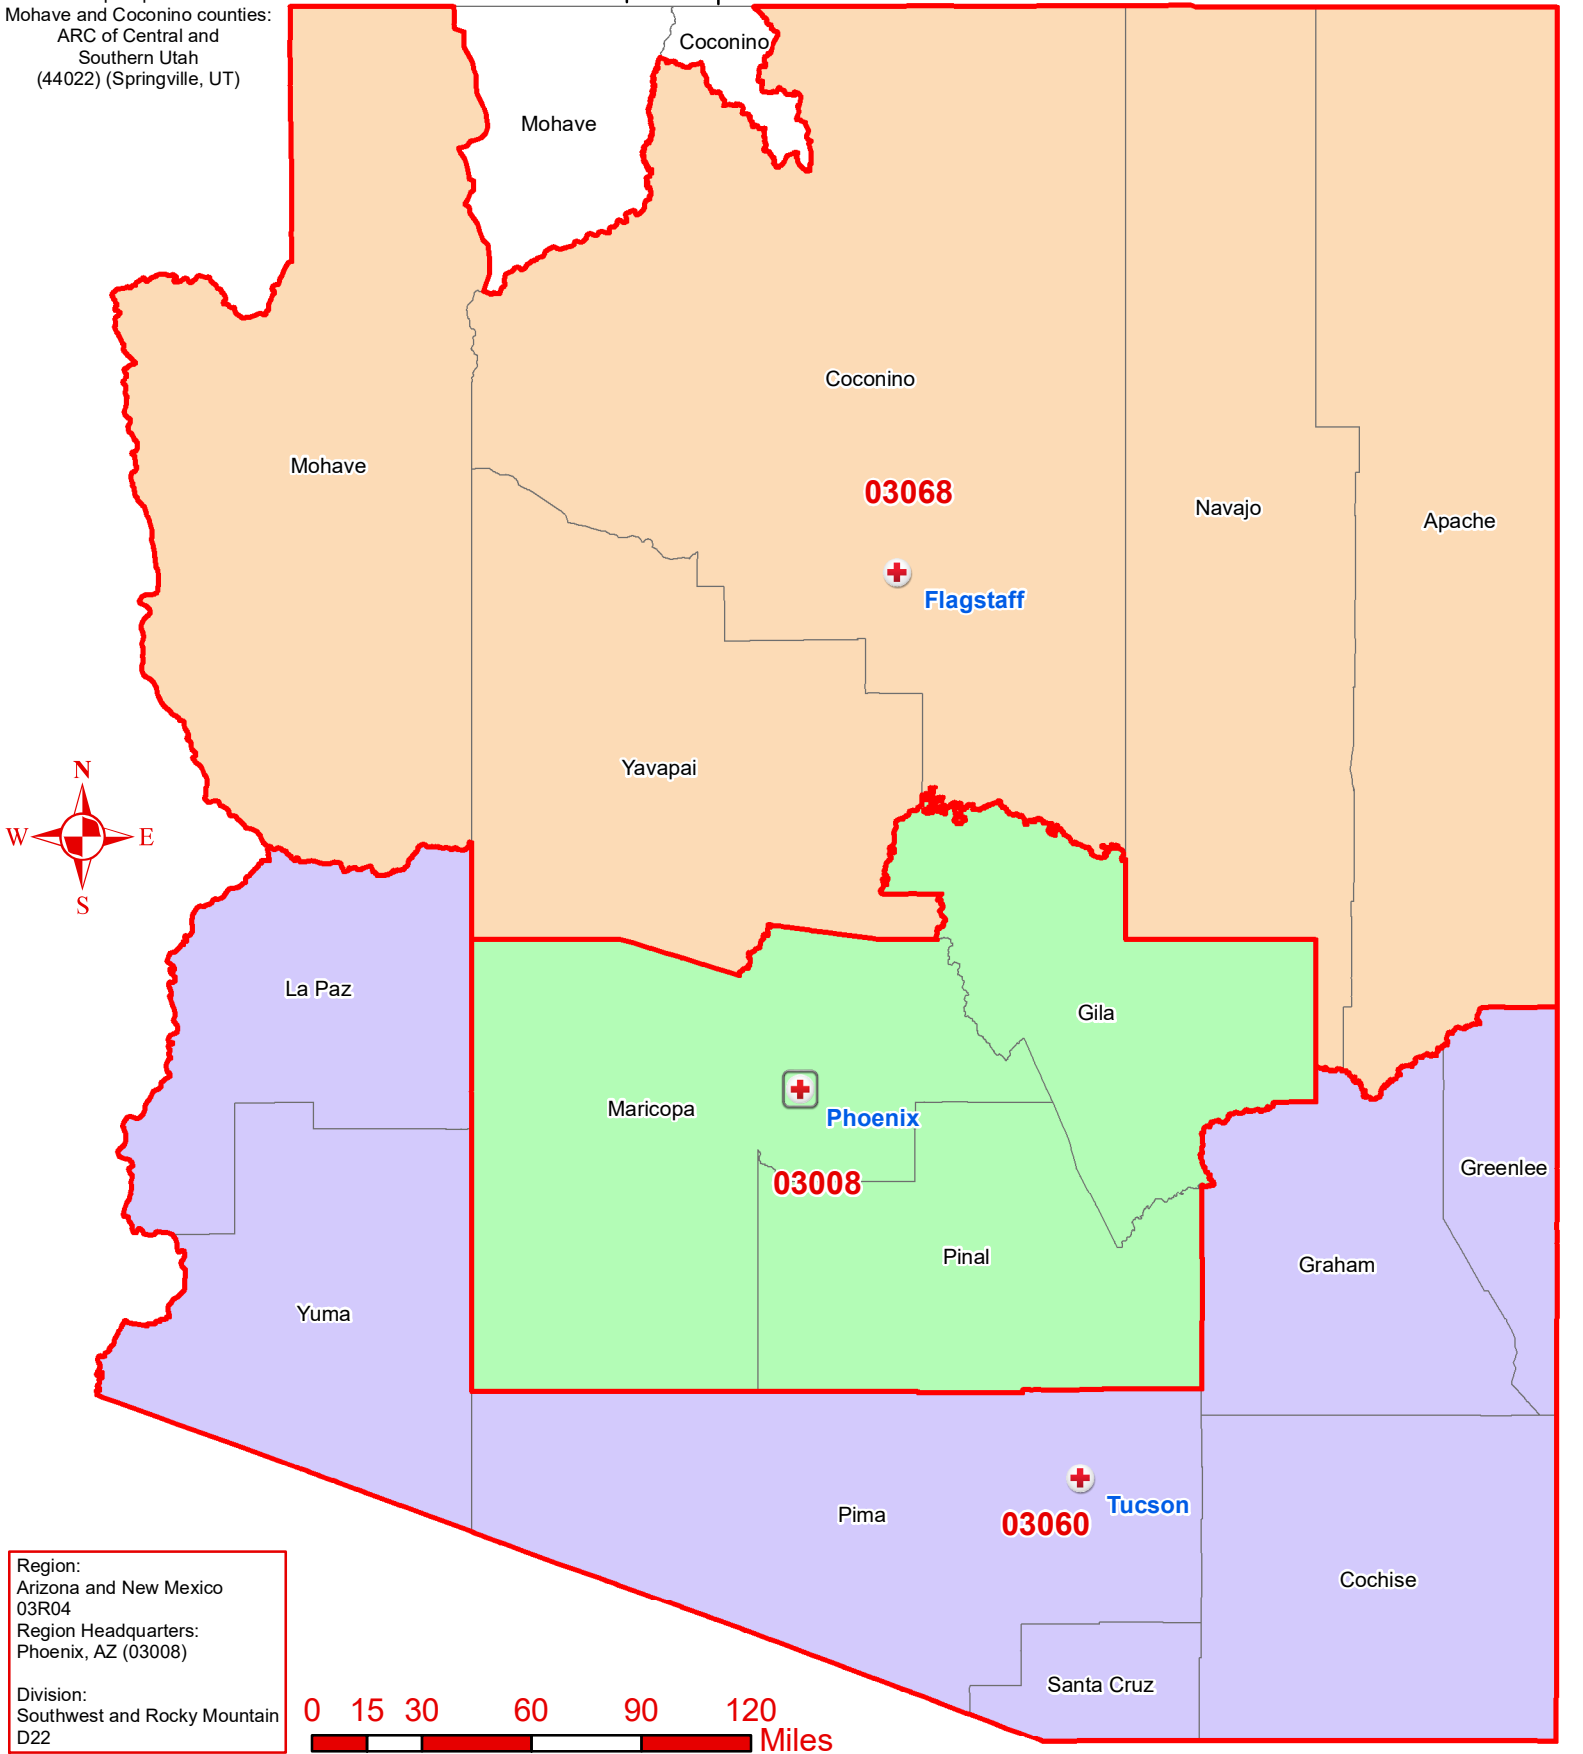

The splits portion of Mohave and Coconino counties: ARC of Central and Southern Utah (44022) (Springville, UT)

Region:
Arizona and New Mexico
03R04
Region Headquarters:
Phoenix, AZ (03008)
Division:
Southwest and Rocky Mountain
D22

Arizona Chapters by County

- Legend**
- Chapter HQ
 - Region HQ
 - Chapter Boundaries

- Chapter**
- ARC of Northern Arizona
 - ARC of Central Arizona
 - ARC of Southern Arizona

Geospatial Technology
Map Created:
June 2020
Red Cross Geography
as of January 2025
Source:
ARC Humanitarian Services
Operations