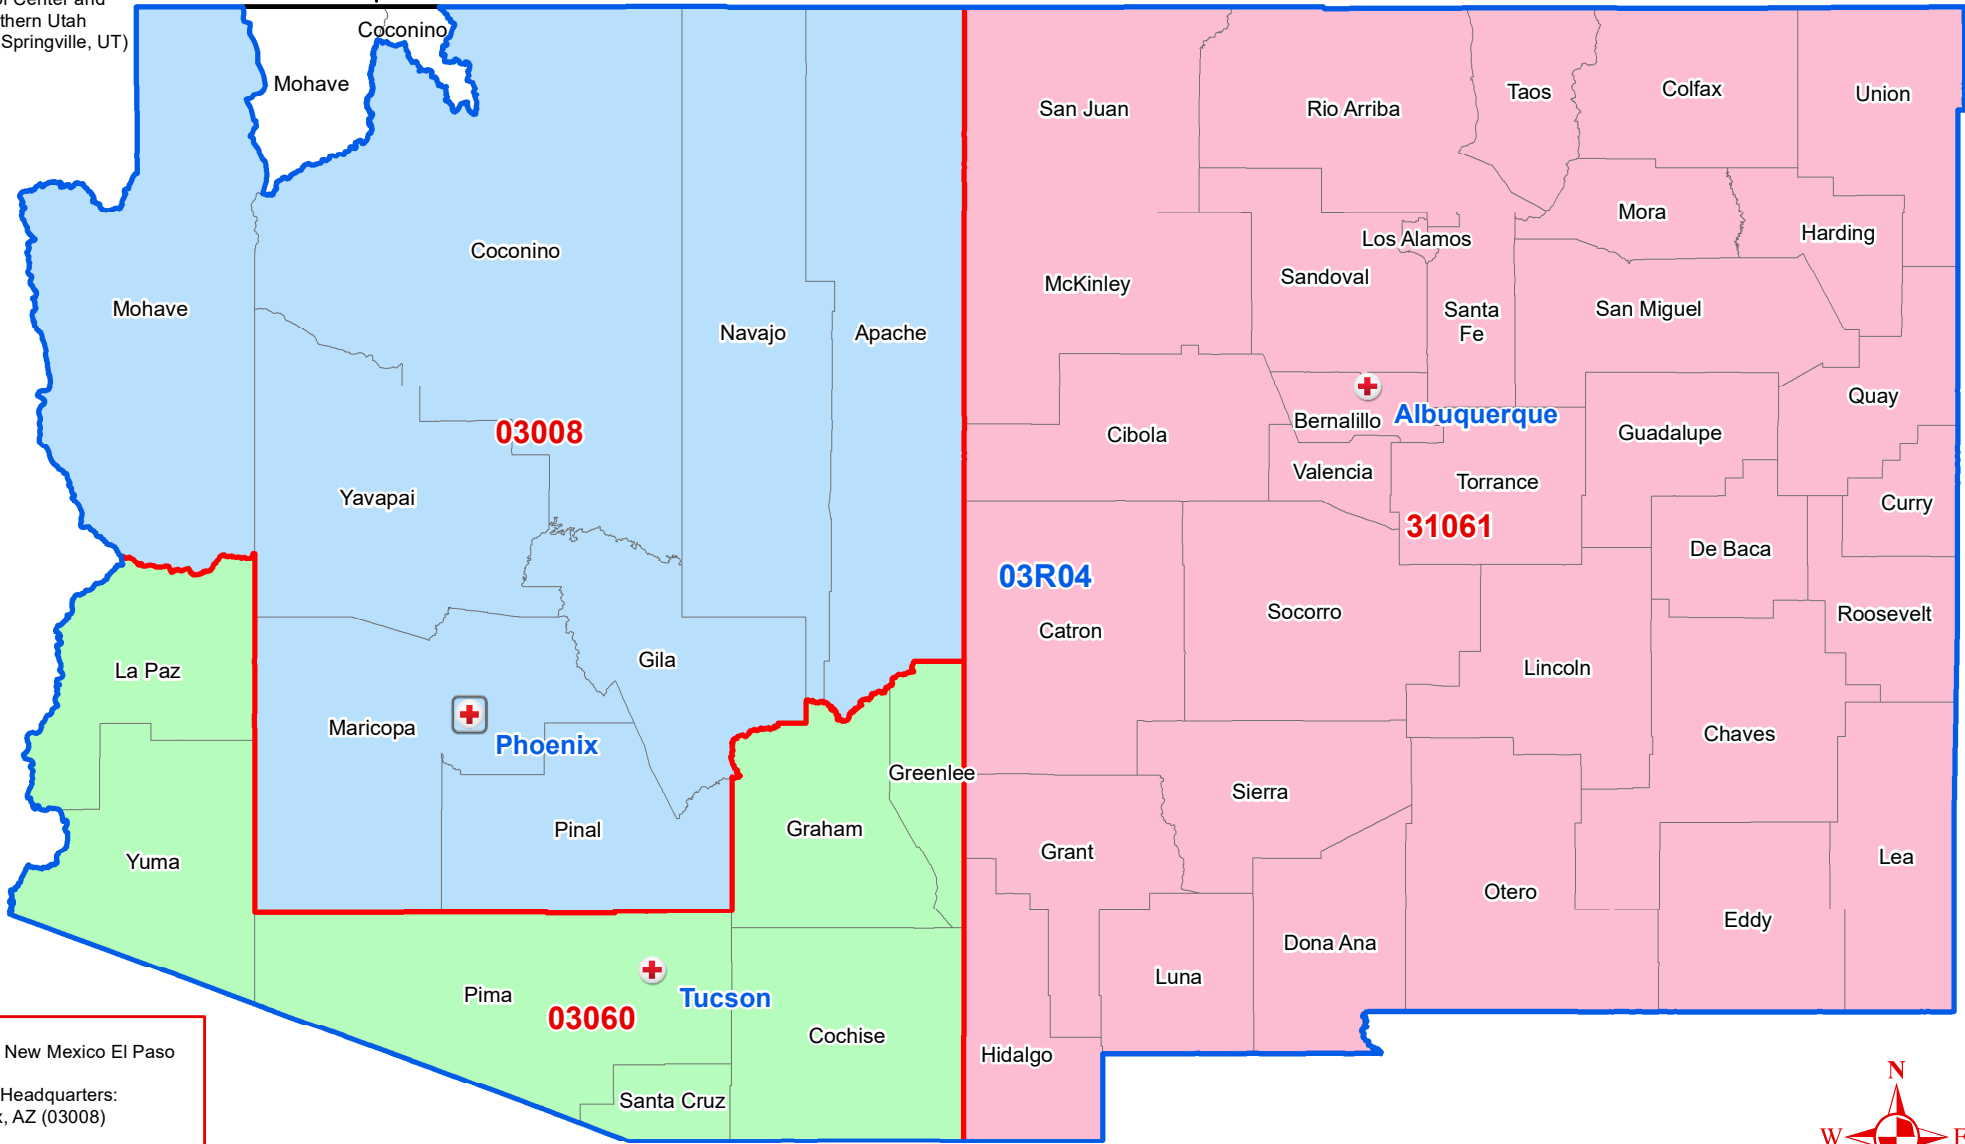

The split portions of Mohave and Coconino Counties are covered by: ARC of Center and Southern Utah (44022) (Springville, UT)

Region:
Arizona New Mexico El Paso
03R04
Region Headquarters:
Phoenix, AZ (03008)

Division:
Southwest and Rocky Mountain
D22

Arizona & New Mexico Region Chapters by County

- Legend**
- Chapter Headquarters
 - Region Headquarters
 - Region Boundaries
 - Chapter Boundaries
 - State Boundaries

- Chapter**
- ARC of Central and Northern Arizona
 - ARC of New Mexico
 - ARC of Southern AZ

Geospatial Technology
Map Created: June 2020
Red Cross Geography as of July 2020
Source: ARC Humanitarian Services Operations