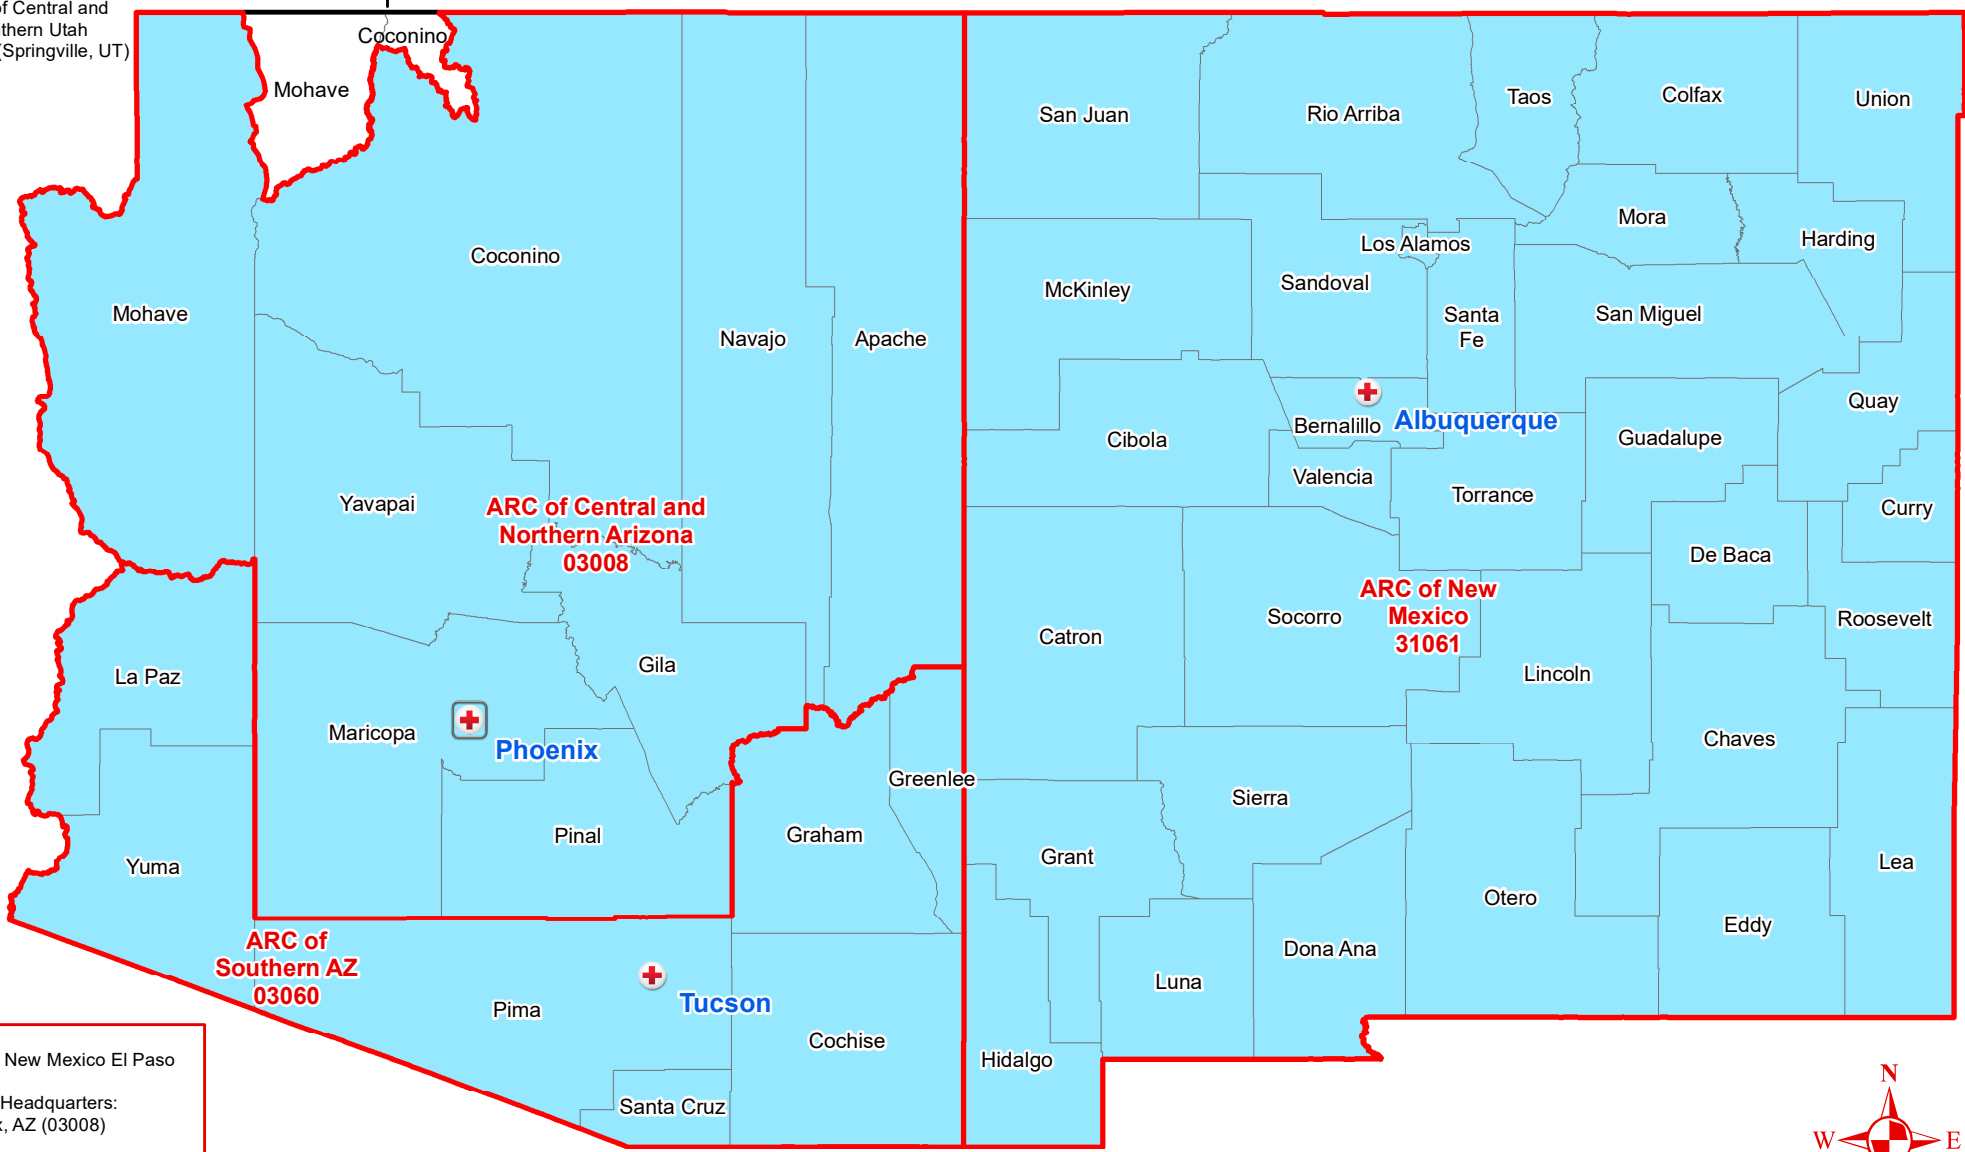

The Split Portions of Mohave and Coconino Counties are covered by: ARC of Central and Southern Utah (44022) (Springville, UT)

Region:
Arizona New Mexico El Paso
03R04
Region Headquarters:
Phoenix, AZ (03008)

Division:
Southwest and Rocky Mountain
D22

Arizona & New Mexico Region

Chapter Boundaries & Region by County

- Chapter Headquarters
- Region Headquarters
- Chapter Boundaries
- State Boundaries
- Arizona and New Mexico Region

Geospatial Technology
Map Created:
June 2020
Red Cross Geography
as of July 2020
Source:
ARC Humanitarian Services
Operations