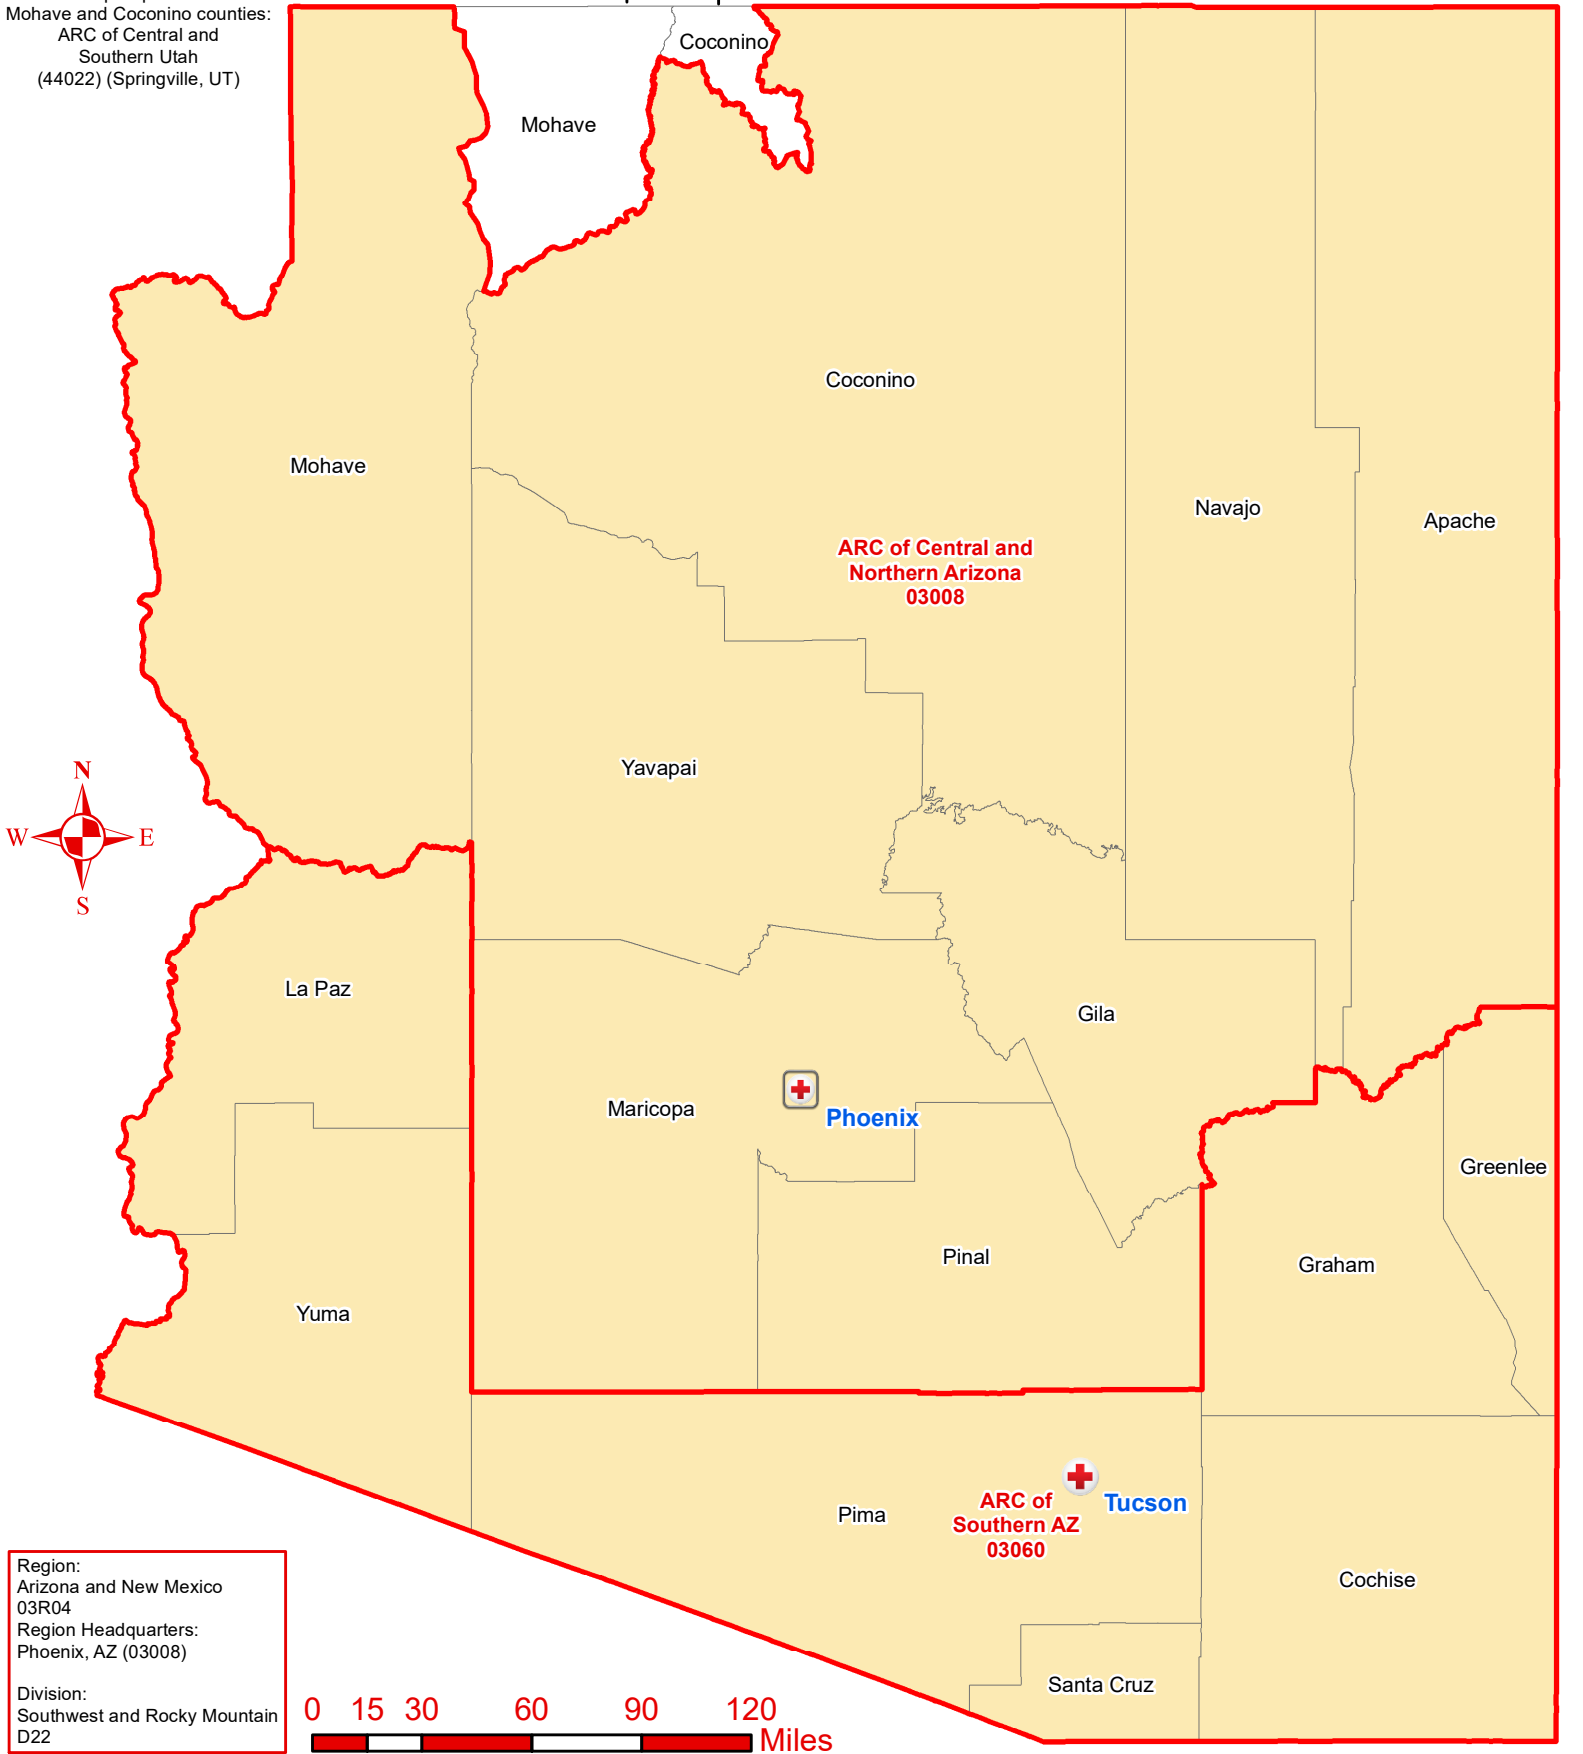

The splits portion of Mohave and Coconino counties: ARC of Central and Southern Utah (44022) (Springville, UT)

Region:
Arizona and New Mexico
03R04
Region Headquarters:
Phoenix, AZ (03008)
Division:
Southwest and Rocky Mountain
D22

Arizona

Chapter Boundaries

Legend

-  Chapter Headquarters
-  Region Headquarters
-  Chapter Boundaries
-  Counties

Geospatial Technology
Map Created:
June 2020
Red Cross Geography
as of July 2020
Source:
ARC Humanitarian Services
Operations
