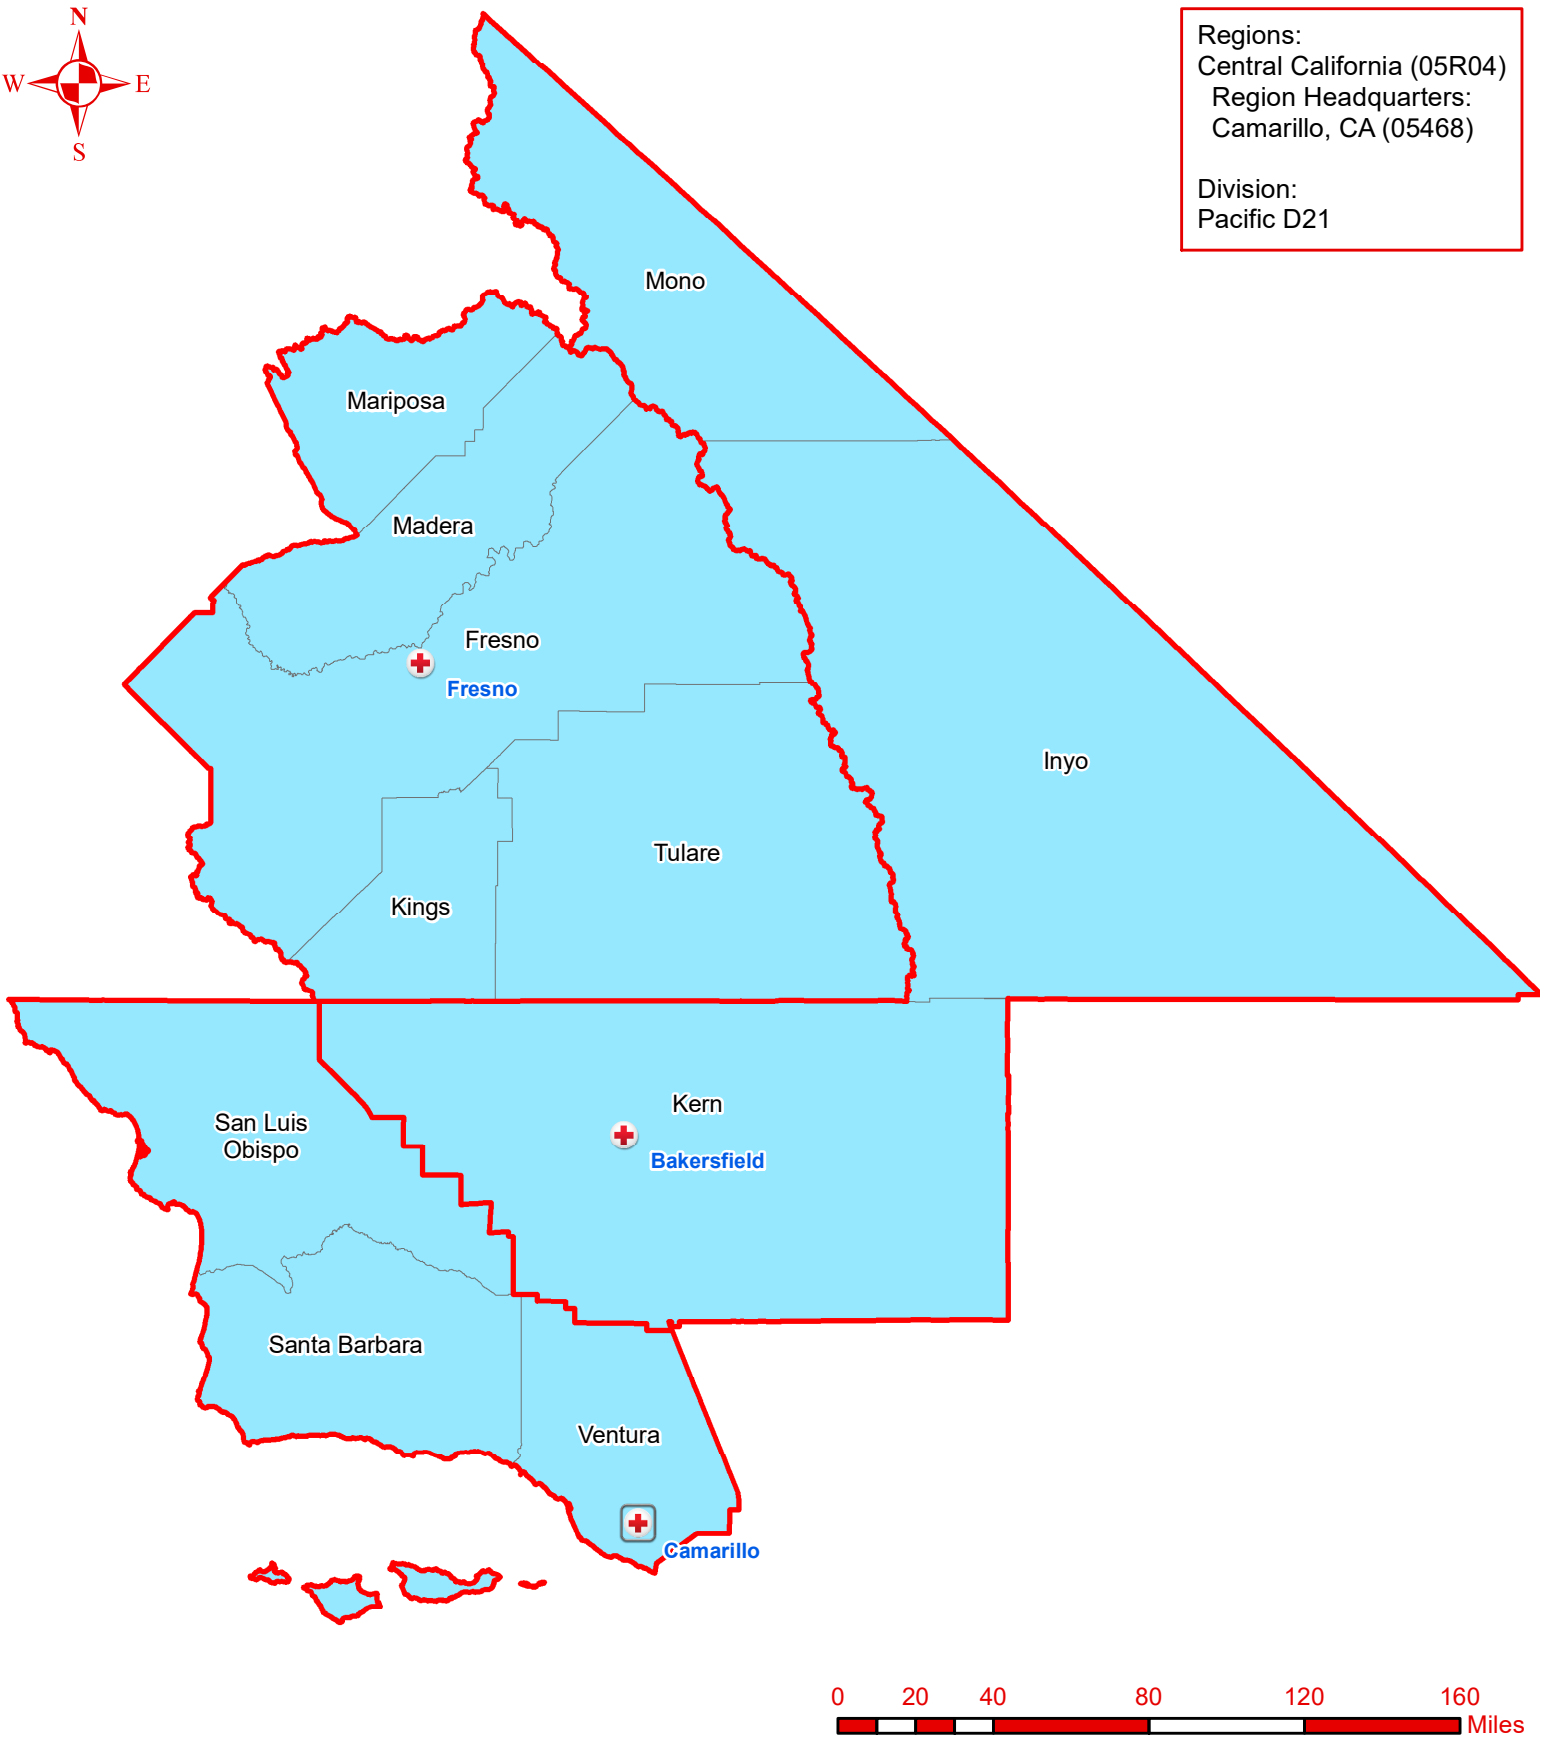

Regions:
Central California (05R04)
Region Headquarters:
Camarillo, CA (05468)

Division:
Pacific D21

Central California Region (05R04)

Chapter Boundaries & Regions by County

- Legend**
- Chapter Headquarters
 - Region Headquarters
 - Chapter Boundaries
 - Central California Region

Geospatial Technology

Map Created:
June 2020

Red Cross Geography
as of July 2020

Source:
ARC Humanitarian Services
Operations