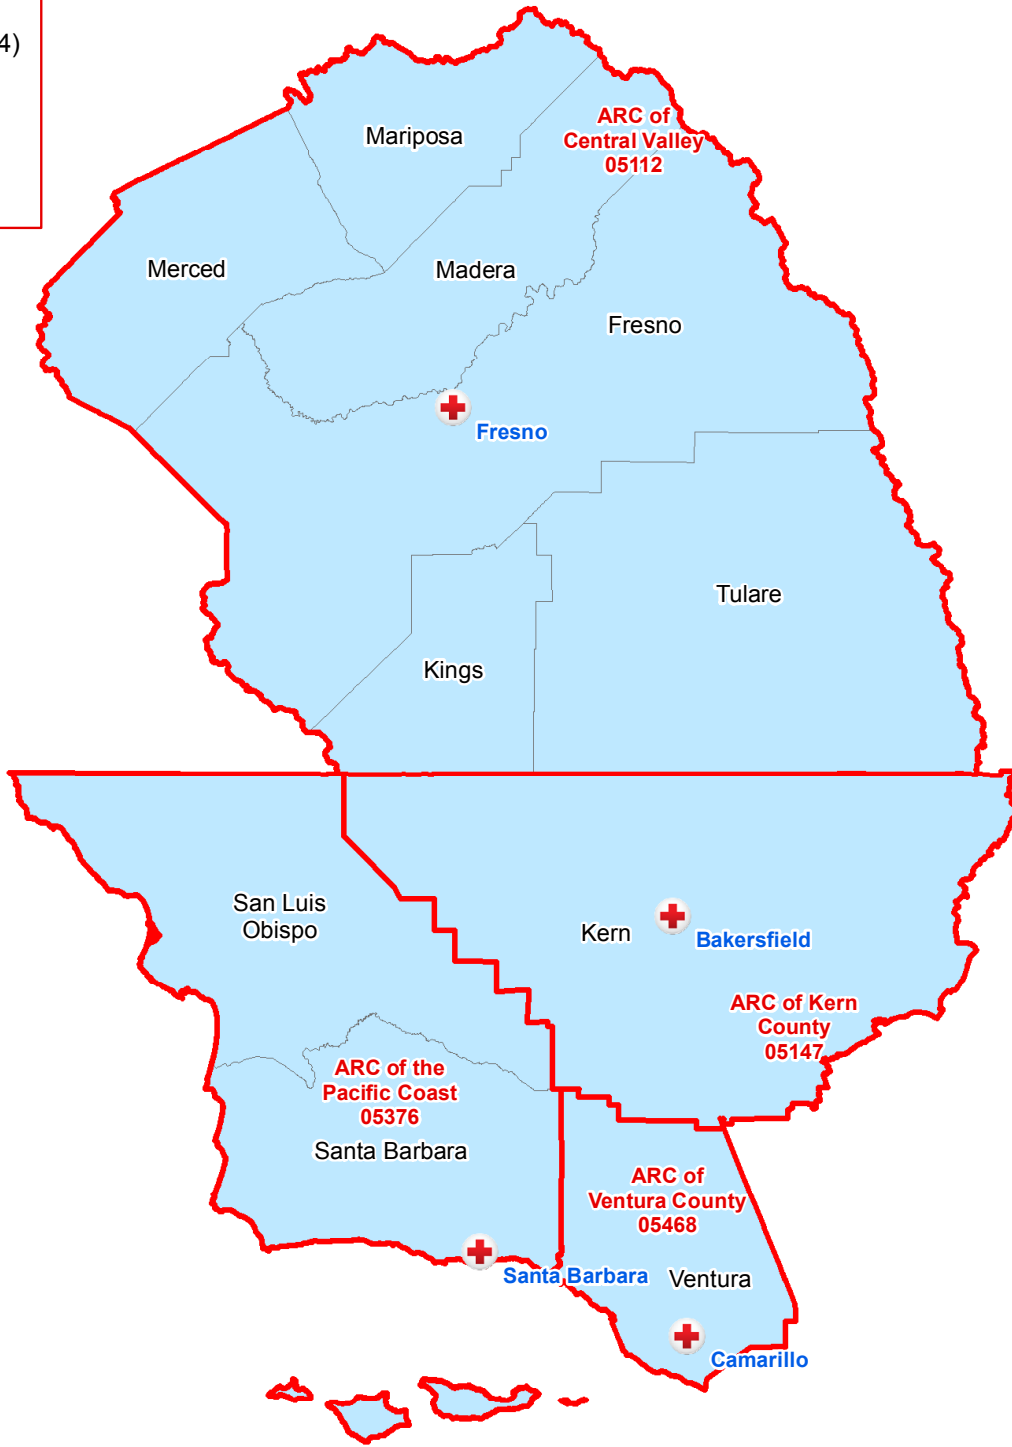

Regions:  
 Central California (05R04)  
 Region Headquarters:  
 Camarillo, CA (05468)

Division:  
 Pacific D21

# Central California Region

Chapter Boundaries &  
 Regions by County

- Legend**
-  Chapter Headquarters
  -  Chapter Boundaries
  -  Region

Geospatial Technology

Map Updated:  
 April 2018

Red Cross Geography  
 as of March 2018