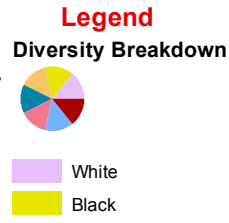

District of Columbia

Demographics

* Number under the label is the percentage of Hispanic/Latino for that area.

Geospatial Technology

Map Created: March 2018

Red Cross Geography as of March 2018

Source: ARC Humanitarian Services Operations