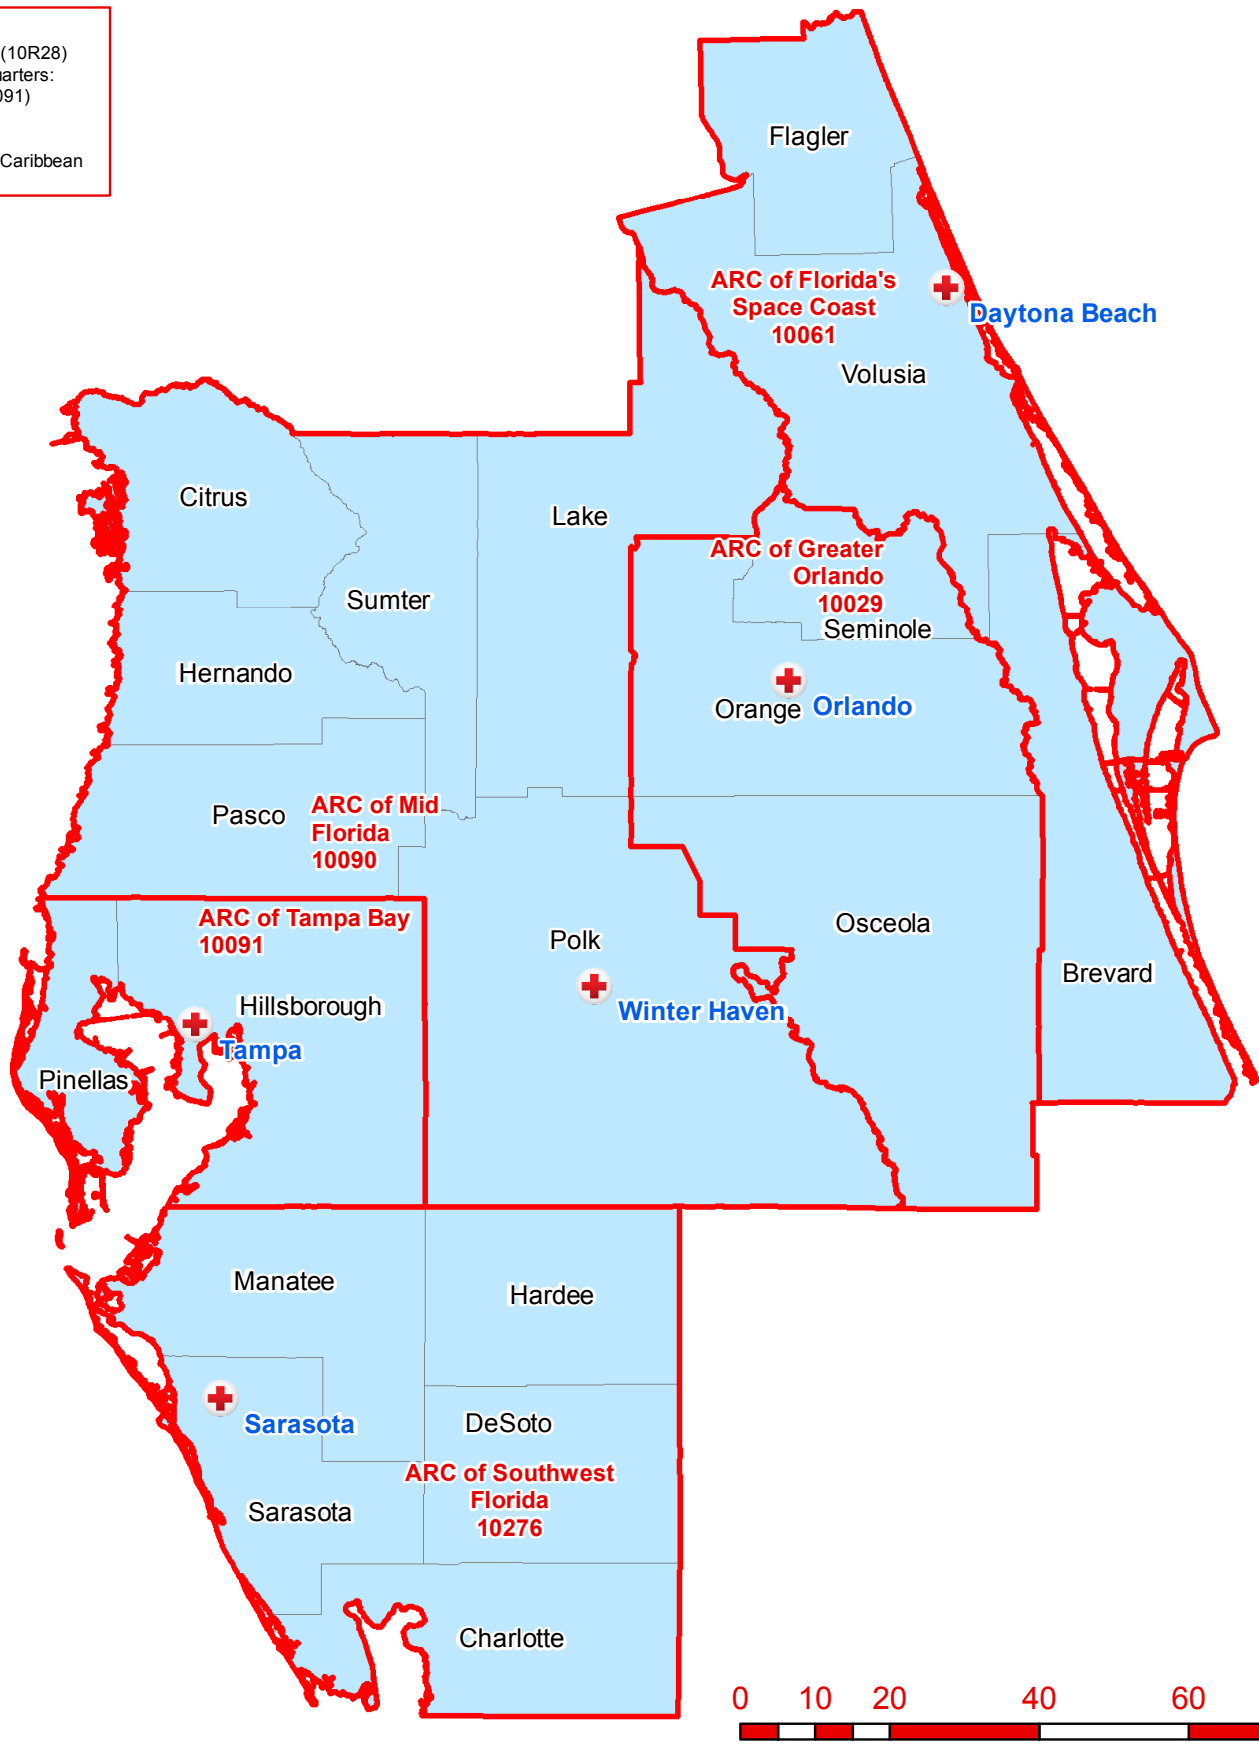

Regions:
Central Florida (10R28)
Region Headquarters:
Tampa, FL (10091)

Division:
Southeast and Caribbean
D25

Central Florida Region

Chapter Boundaries & Regions by County

Legend

- Chapter Headquarters
- Chapter Boundaries
- Region

Geospatial Technology

Map Created:
April 2018

Red Cross Geography
as of March 2018

Source:
ARC Humanitarian Services
Operations