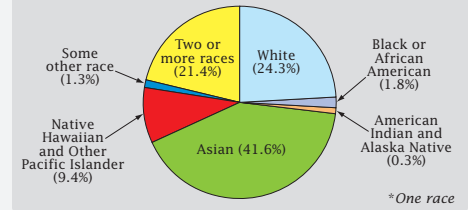

Census 2000: Hawaii Profile

Population Density by Census Tract

State Race* Breakdown

Hispanic or Latino (of any race) makes up **7.2%** of the state population.

Population by Sex and Age

Housing Tenure

Population Per Square Mile by Census Tract