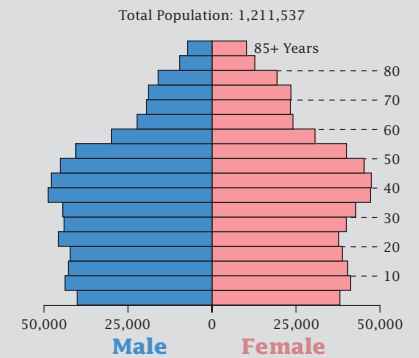

Census 2000: Hawaii Profile

Population Density by Census Tract

State Race* Breakdown

Hispanic or Latino (of any race) makes up **7.2%** of the state population.

Population by Sex and Age

Housing Tenure

Population Per Square Mile by Census Tract

U.S. CENSUS BUREAU

Helping You Make Informed Decisions • 1902-2002