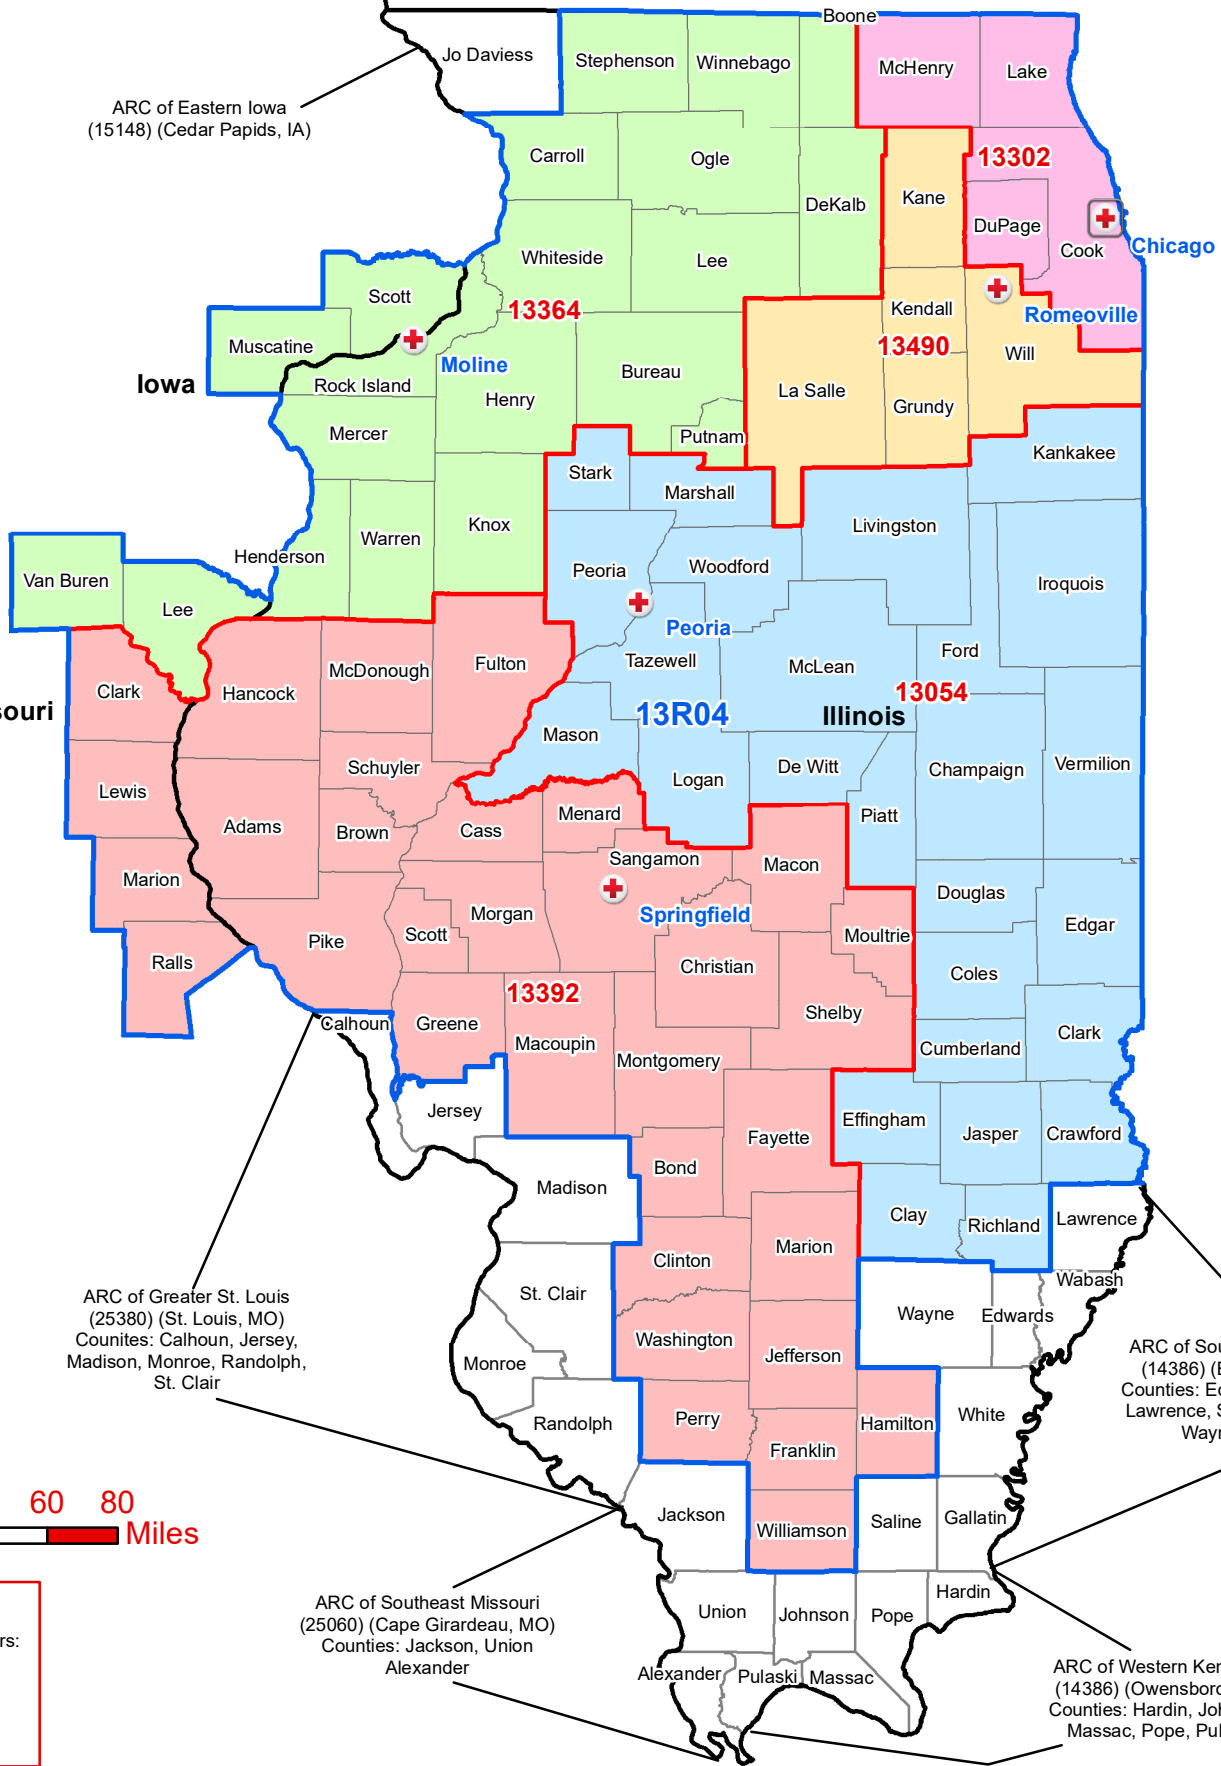

ARC of Eastern Iowa
(15148) (Cedar Rapids, IA)

Missouri

Iowa

Illinois

Chicago

Romeoville

Peoria

Springfield

ARC of Greater St. Louis
(25380) (St. Louis, MO)
Counties: Calhoun, Jersey,
Madison, Monroe, Randolph,
St. Clair

ARC of Southeast Missouri
(25060) (Cape Girardeau, MO)
Counties: Jackson, Union,
Alexander

ARC of Southwest Indiana
(14386) (Evansville, IN)
Counties: Edwards, Gallatin,
Lawrence, Saline, Wabash,
Wayne, White

ARC of Western Kentucky
(14386) (Owensboro, KY)
Counties: Hardin, Johnson,
Massac, Pope, Pulaski

Map Created:
June 2020

Red Cross Geography
as of January 2025

Source:
ARC Humanitarian Services
Operations