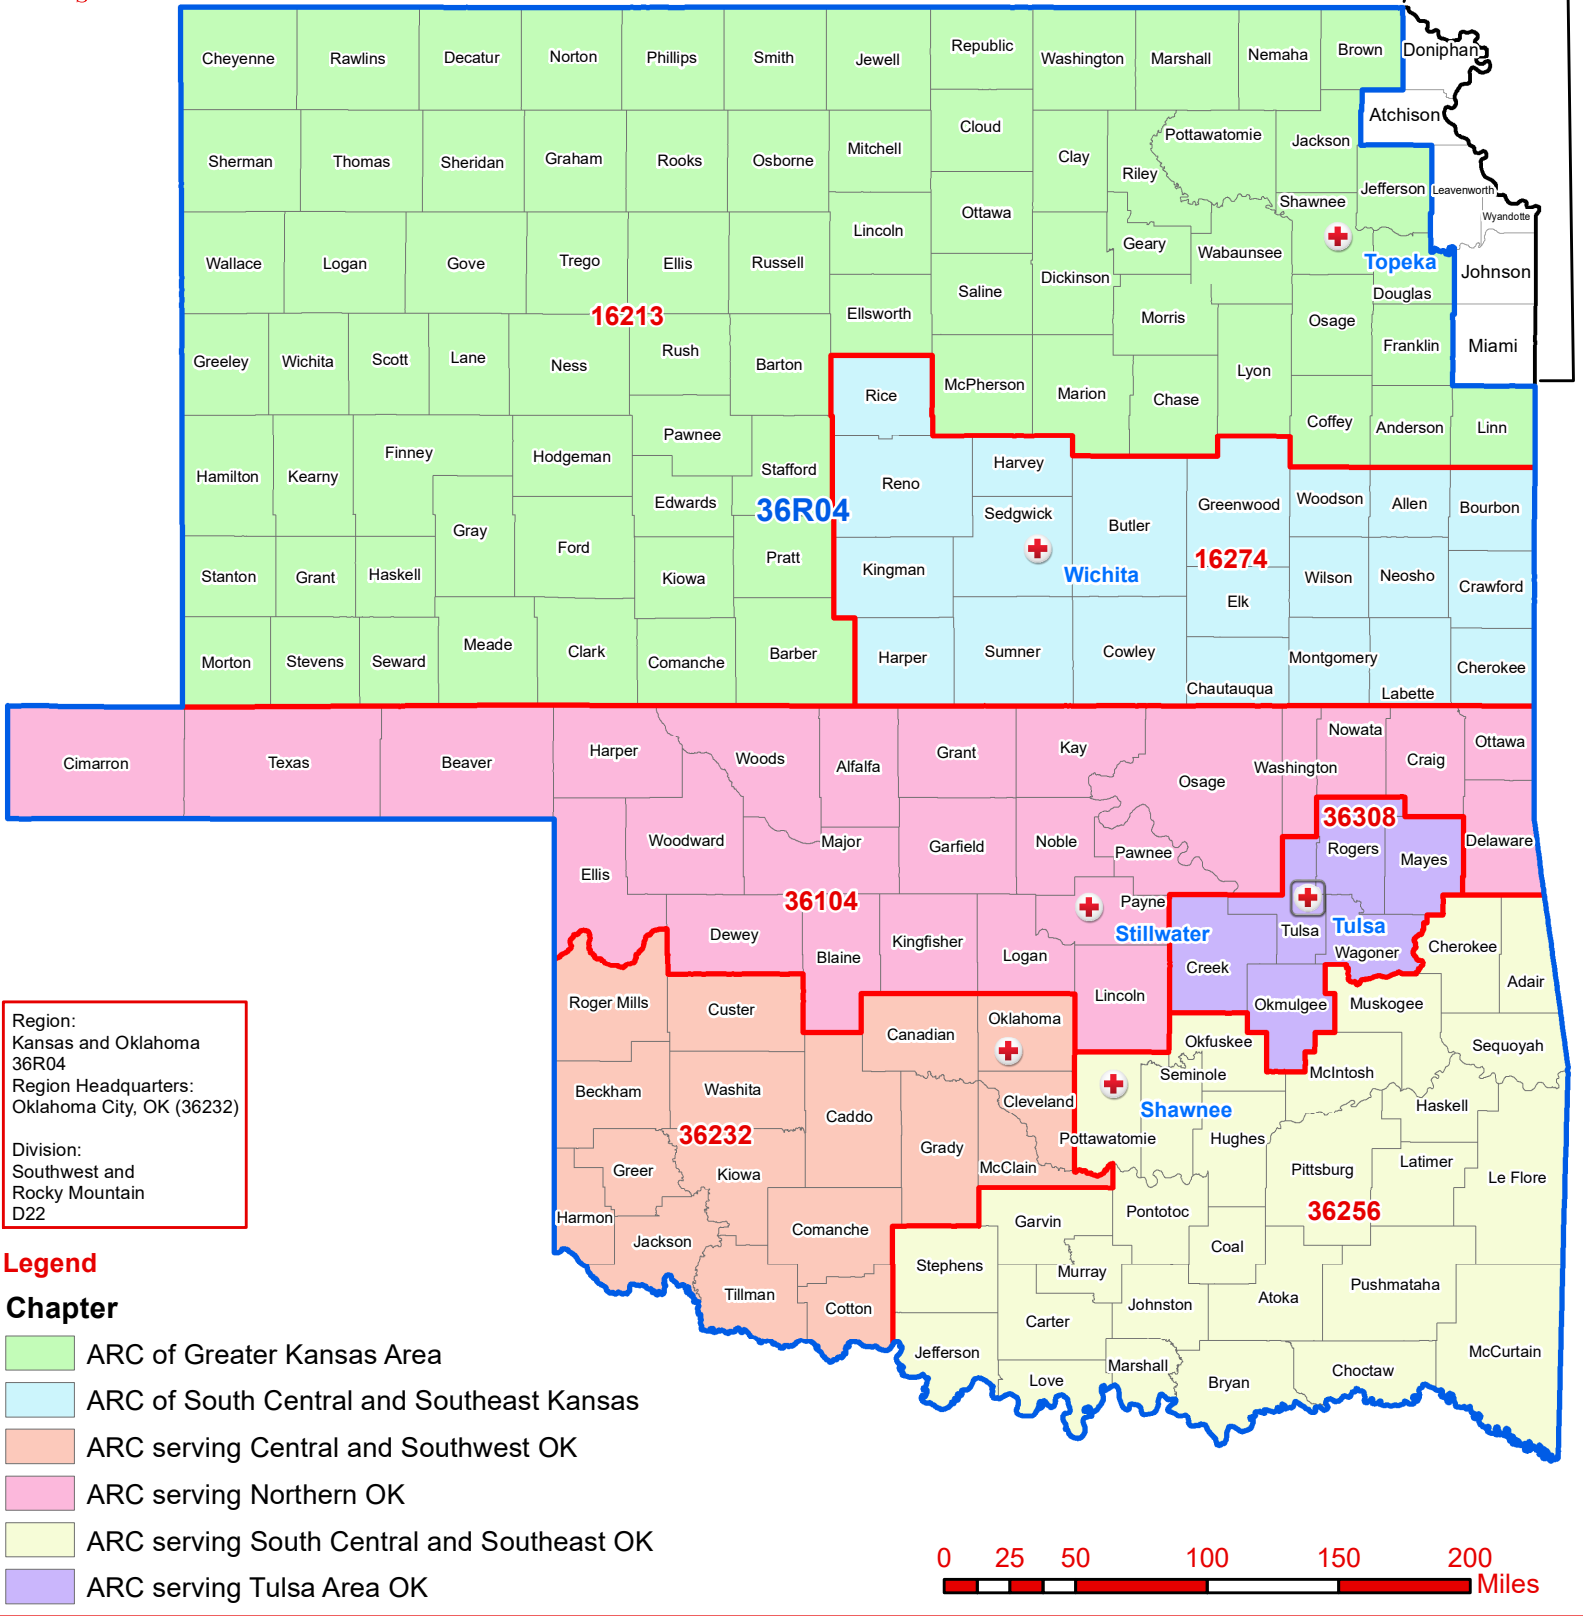

ARC of Greater Kansas City (25150) (Kansas City, MO)

Region:  
Kansas and Oklahoma  
36R04  
Region Headquarters:  
Oklahoma City, OK (36232)  
  
Division:  
Southwest and  
Rocky Mountain  
D22

- Legend**
- Chapter**
- ARC of Greater Kansas Area
  - ARC of South Central and Southeast Kansas
  - ARC serving Central and Southwest OK
  - ARC serving Northern OK
  - ARC serving South Central and Southeast OK
  - ARC serving Tulsa Area OK

# Kansas and Oklahoma Region

Chapters by County

- Legend**
- + Chapter Headquarters
  - + Region Headquarters
  - Region Boundaries
  - Chapter Boundaries

Geospatial Technology  
Map Created:  
August 2021  
Red Cross Geography  
as of July 2021  
Source:  
ARC Humanitarian Services  
Operations