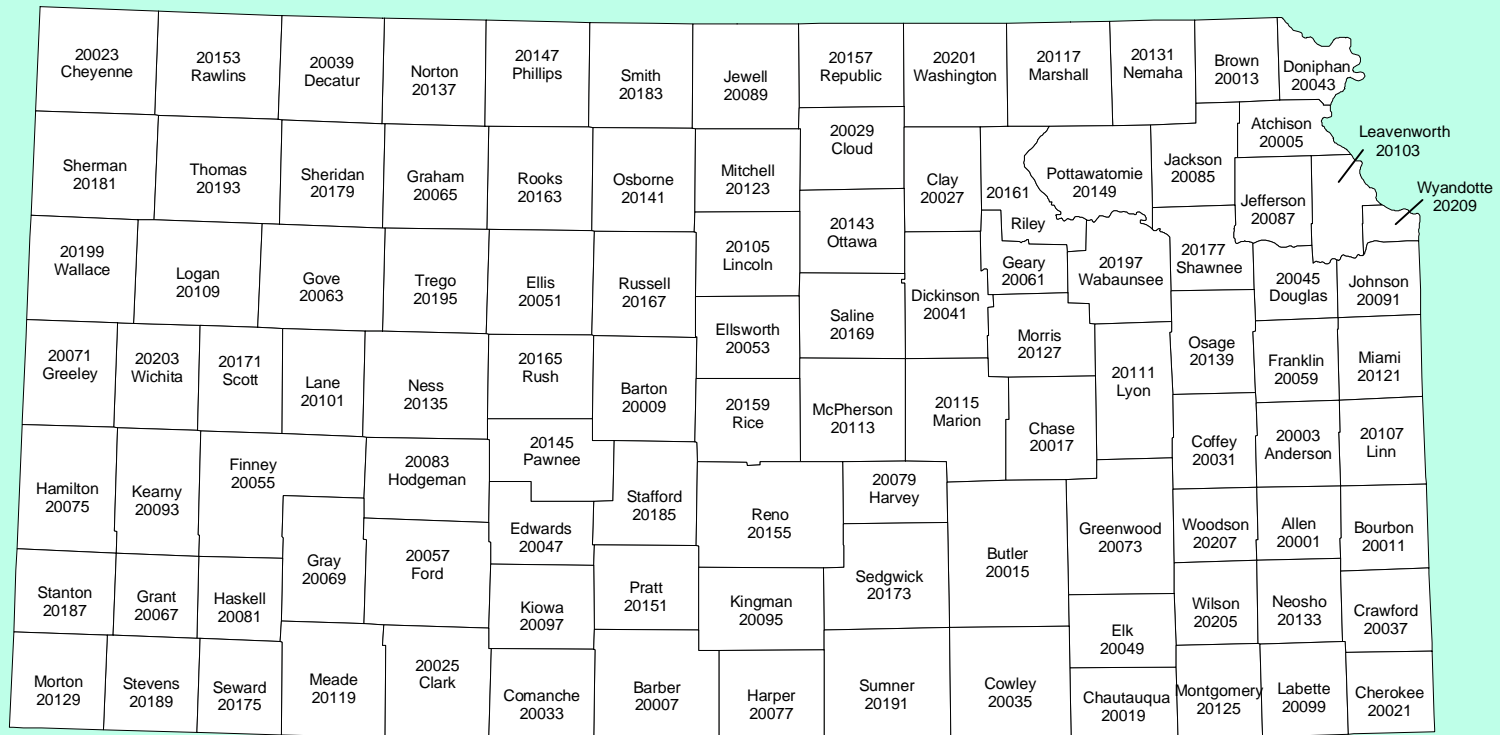

# KANSAS

## COUNTIES and FIPS CODES

**NATIONAL WEATHER SERVICE  
CENTRAL REGION**