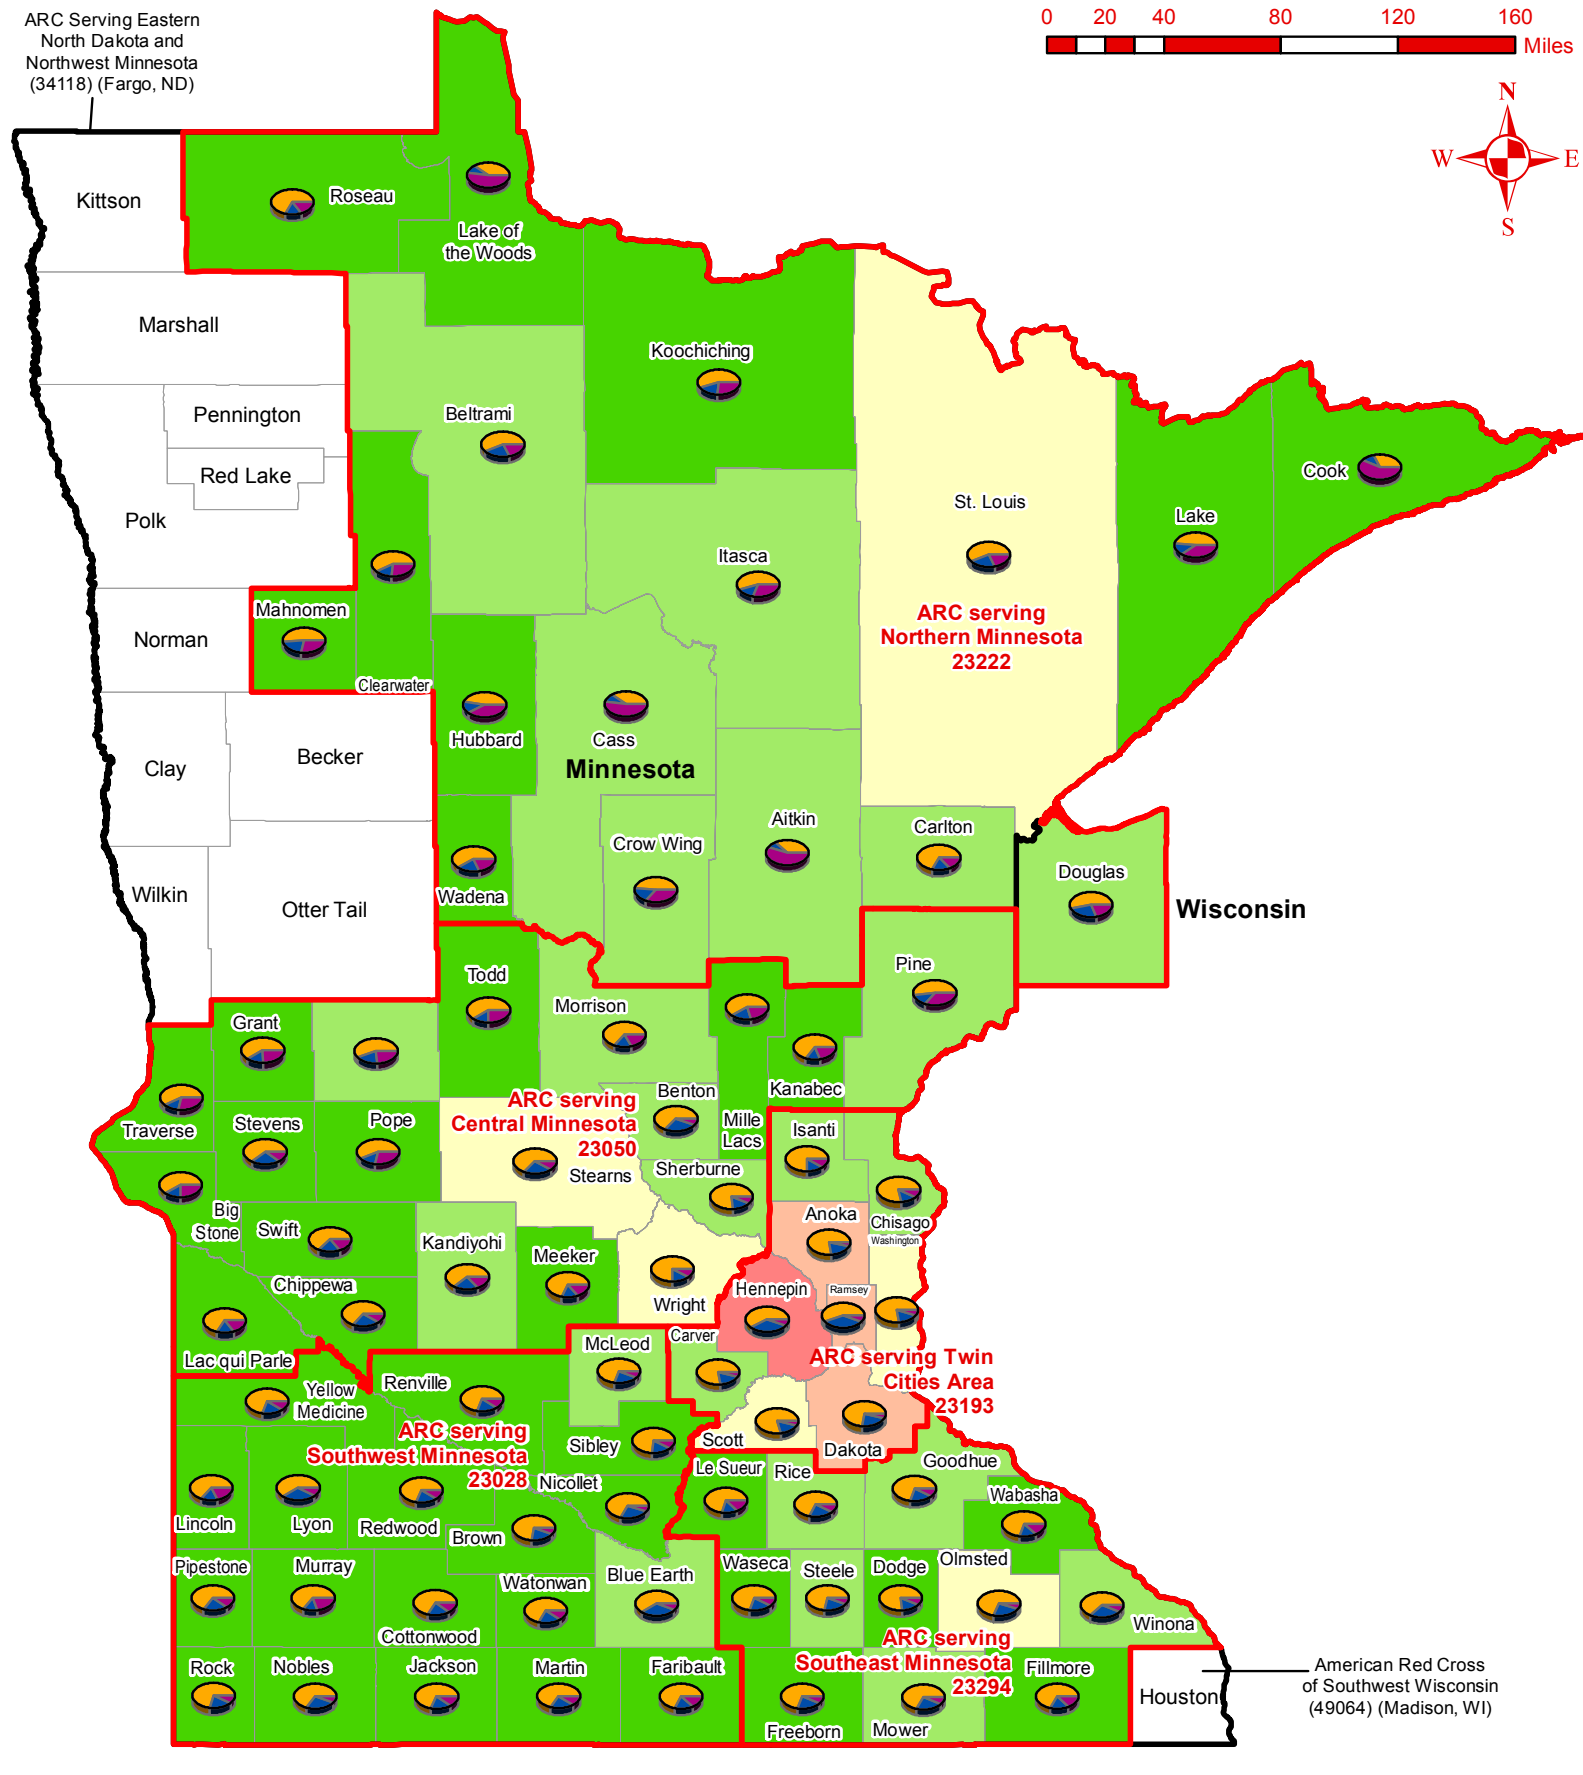

ARC Serving Eastern North Dakota and Northwest Minnesota (34118) (Fargo, ND)

American Red Cross of Southwest Wisconsin (49064) (Madison, WI)

# Minnesota

## Total Housing Units by County

- Legend**
- Chapter (Red outline)
  - States (Black outline)
  - County (White outline)

**Total Housing Units**

2,073 - 14,842
14,843 - 42,128
42,129 - 105,481
105,482 - 225,700
225,701 - 537,521

- Percentage Occupied by**
- Owner (Yellow)
  - Renter (Blue)
  - Vacant (Purple)

Geospatial Technology  
 Map Updated: May 2018  
 Red Cross Geography as of March 2018  
 Source: ARC Humanitarian Services Operations