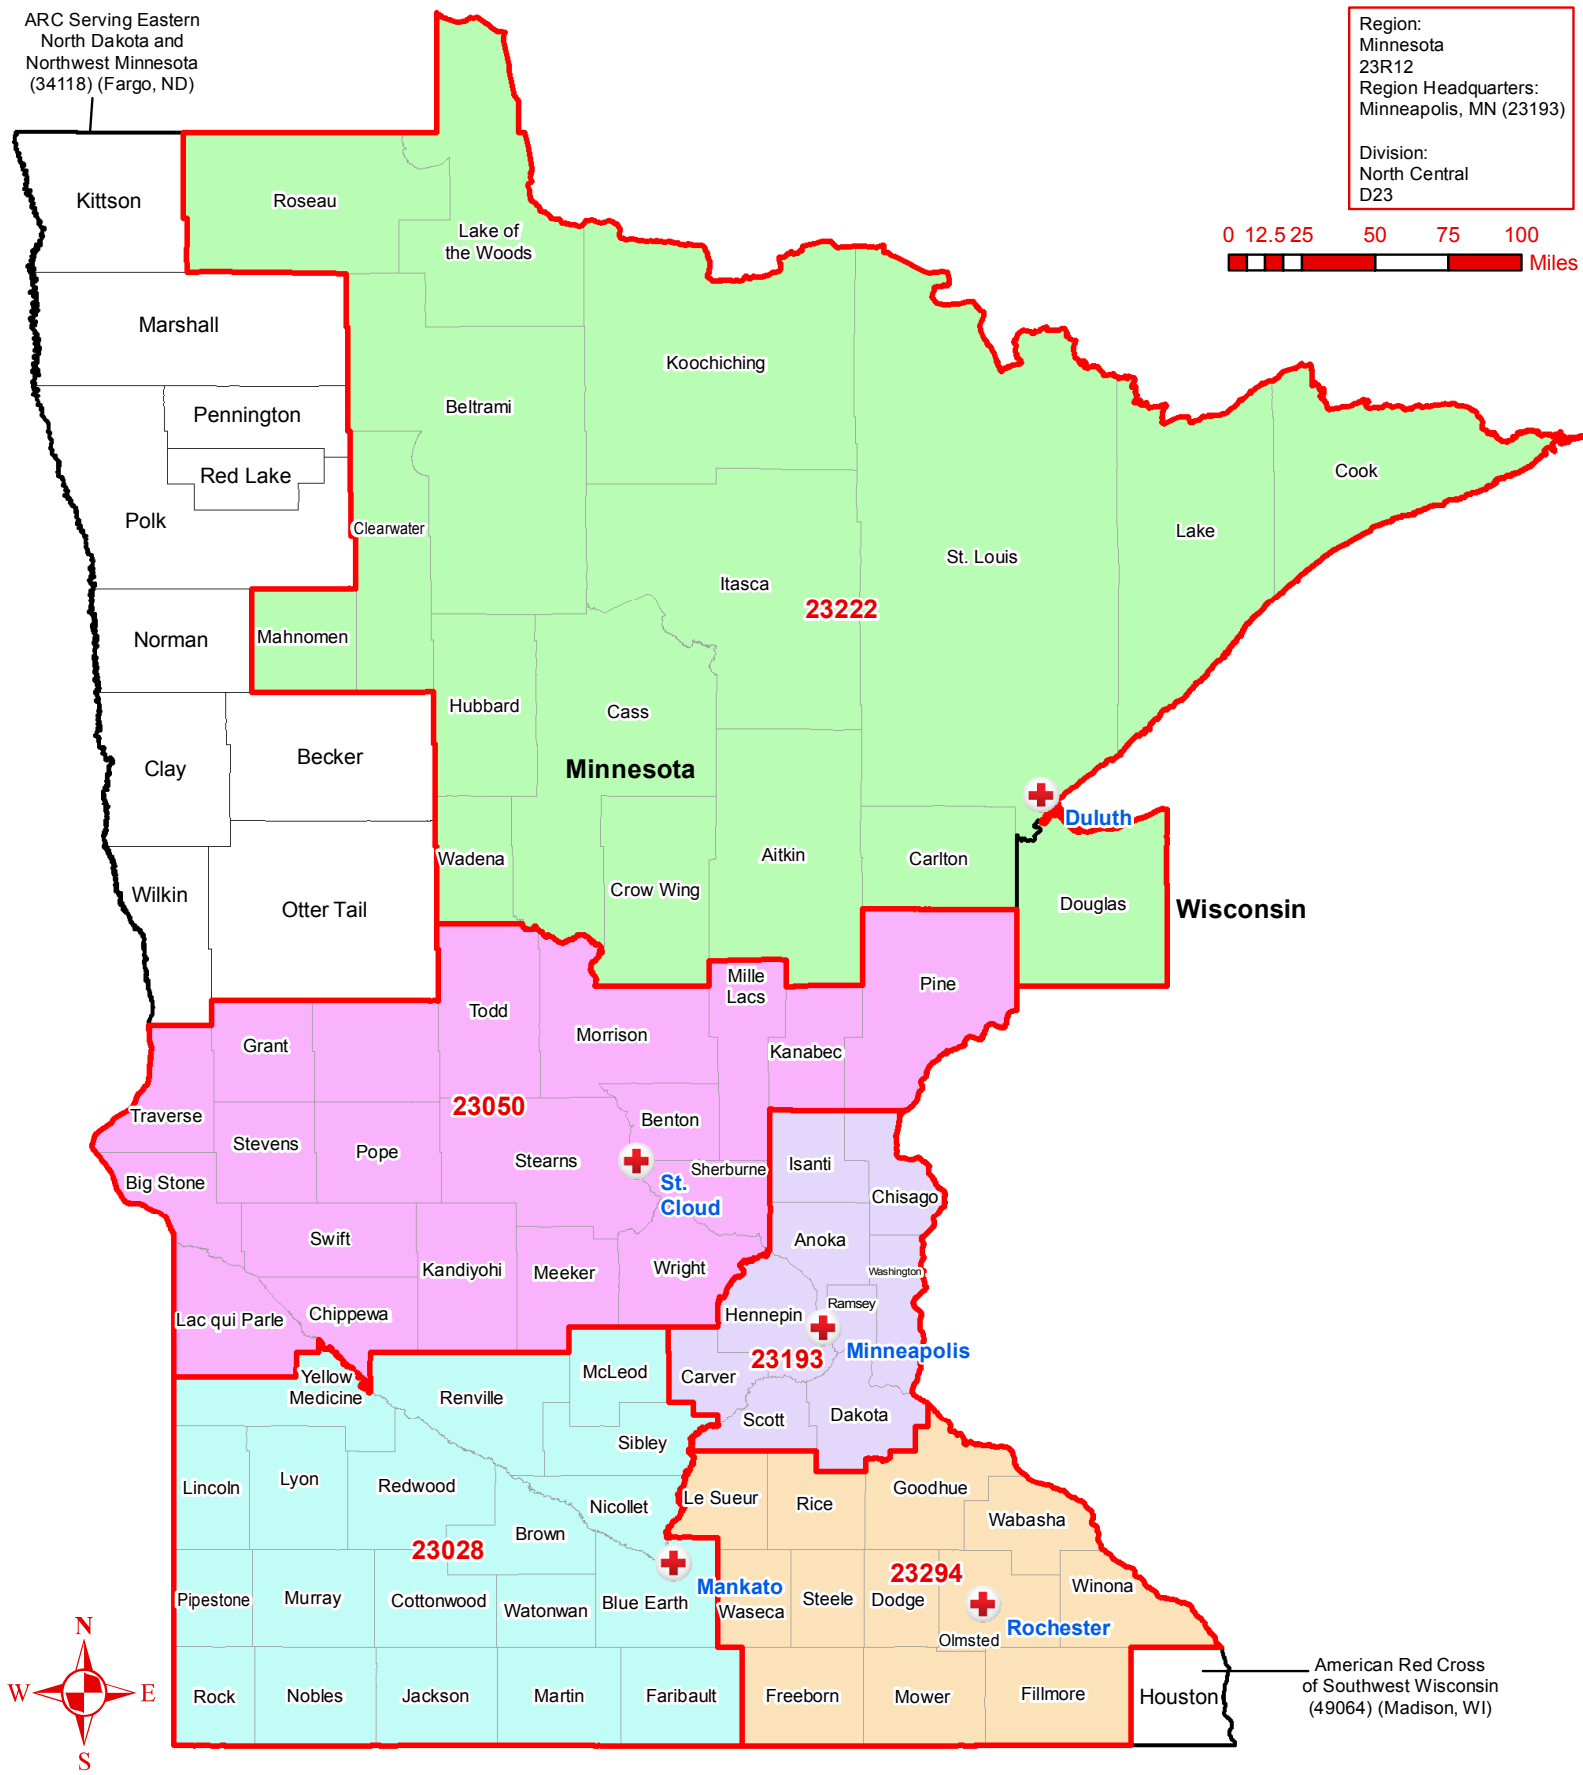

ARC Serving Eastern North Dakota and Northwest Minnesota (34118) (Fargo, ND)

Region:
Minnesota
23R12
Region Headquarters:
Minneapolis, MN (23193)

Division:
North Central
D23

American Red Cross of Southwest Wisconsin (49064) (Madison, WI)

Minnesota

Chapters by County

- Legend**
- Chapter Headquarters
 - Chapter Boundaries
 - States

- Chapter by County**
- ARC serving Central Minnesota
 - ARC serving Northern Minnesota
 - ARC serving Southeast Minnesota
 - ARC serving Southwest Minnesota
 - ARC serving Twin Cities Area

Geospatial Technology
Map Updated:
March 2018
Red Cross Geography
as of March 2018
Source:
ARC Humanitarian Services
Operations