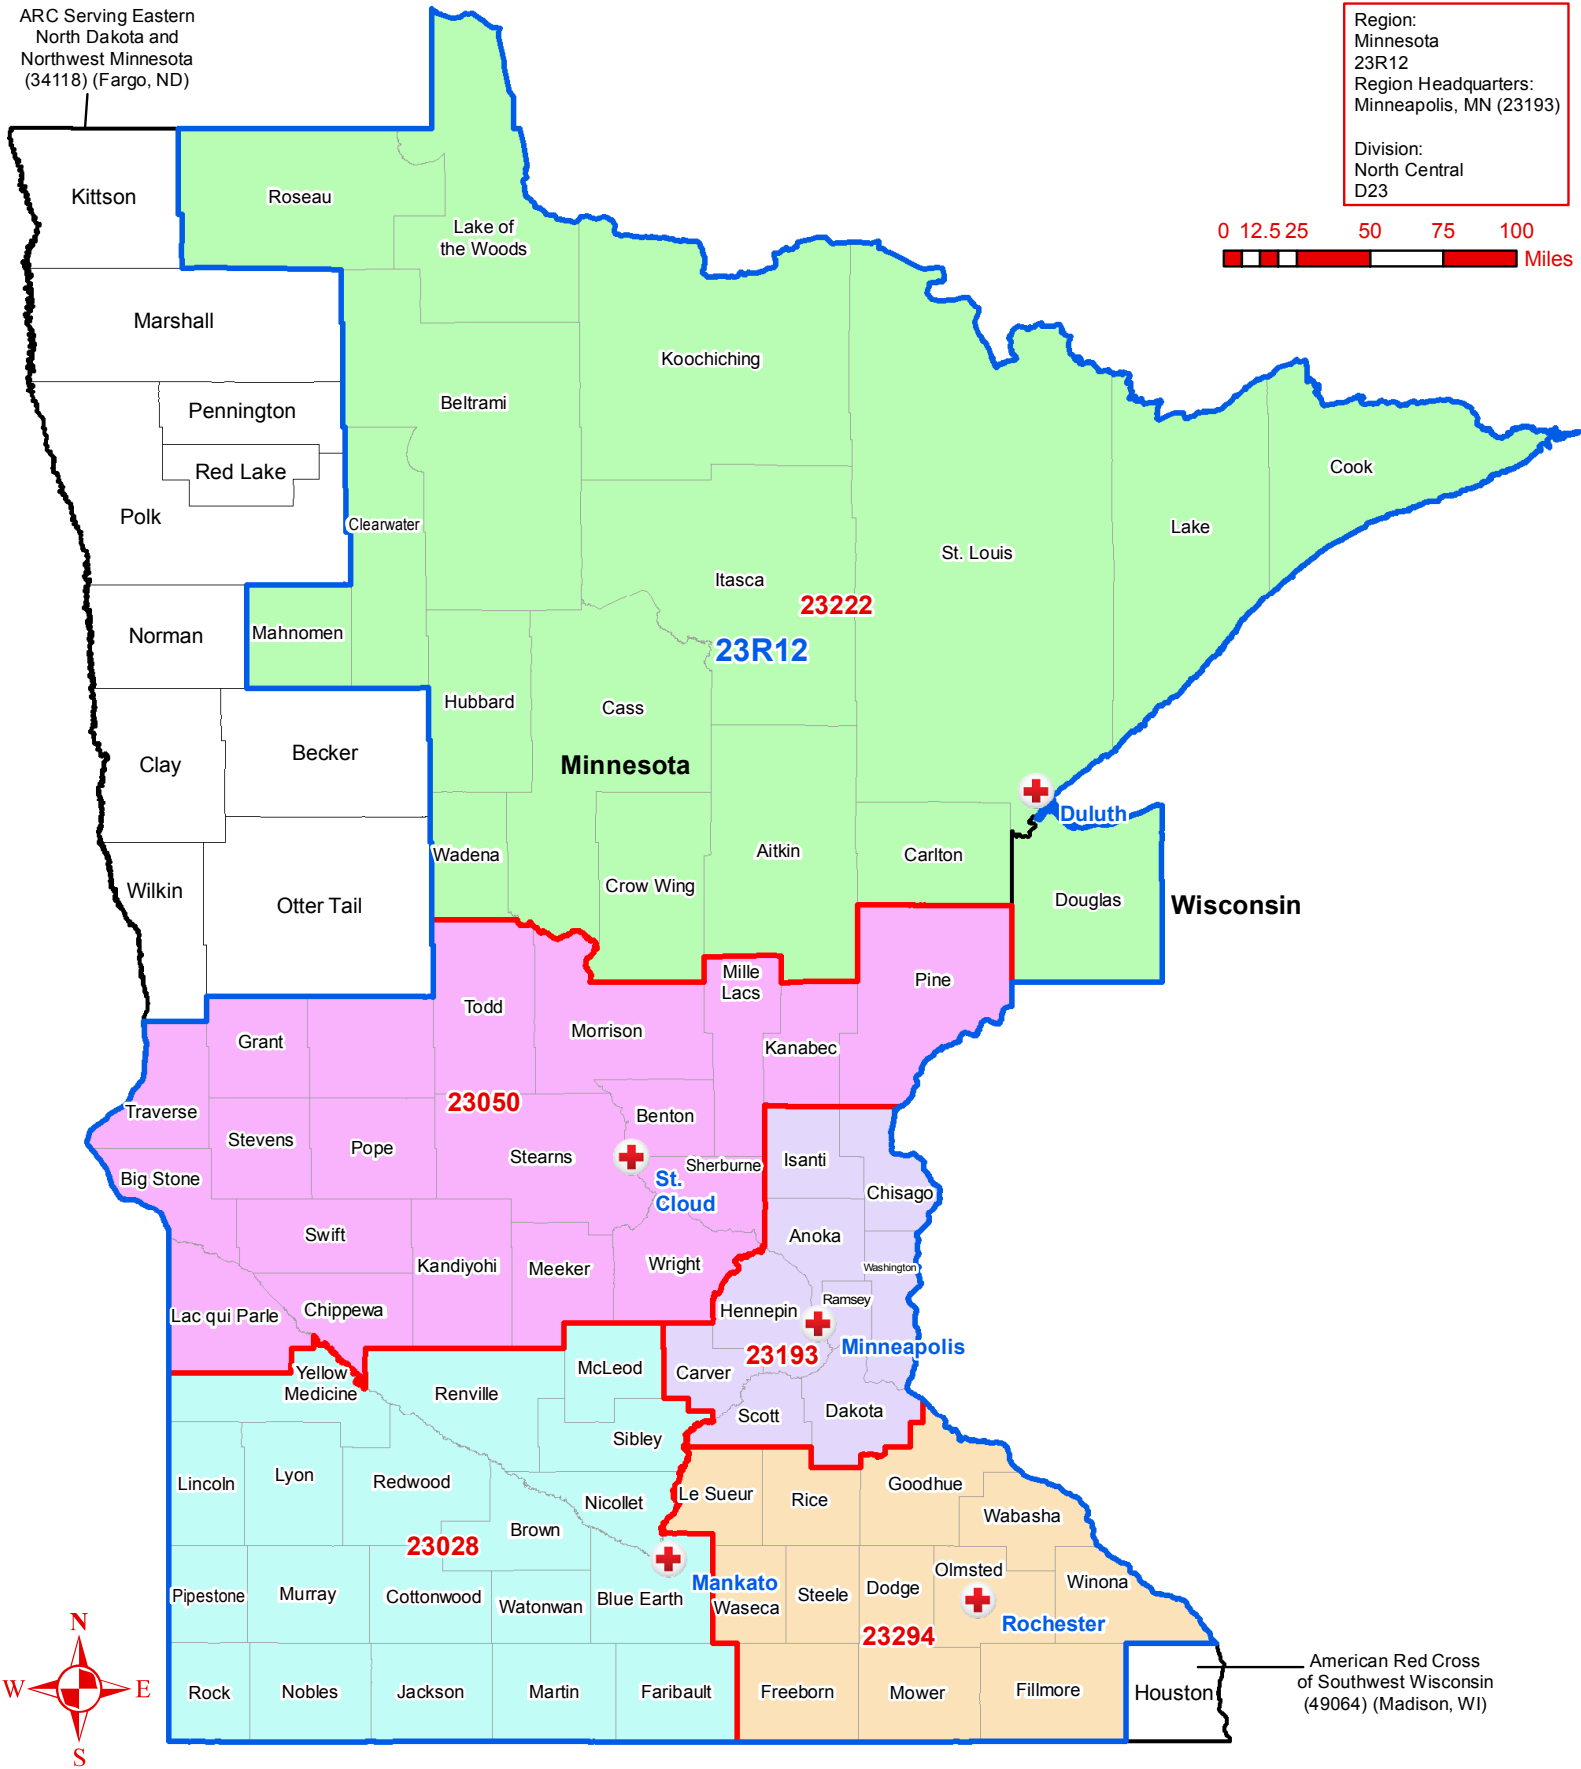

ARC Serving Eastern North Dakota and Northwest Minnesota (34118) (Fargo, ND)

Region:
Minnesota
23R12
Region Headquarters:
Minneapolis, MN (23193)

Division:
North Central
D23

American Red Cross of Southwest Wisconsin (49064) (Madison, WI)

Minnesota Region

Chapters by County

- Chapter Headquarters
- Region Boundaries
- Chapter Boundaries
- States

Chapter by County

- ARC serving Central Minnesota
- ARC serving Northern Minnesota
- ARC serving Southeast Minnesota
- ARC serving Southwest Minnesota
- ARC serving Twin Cities Area

Geospatial Technology

Map Updated:
March 2018

Red Cross Geography
as of March 2018

Source:

ARC Humanitarian Services
Operations