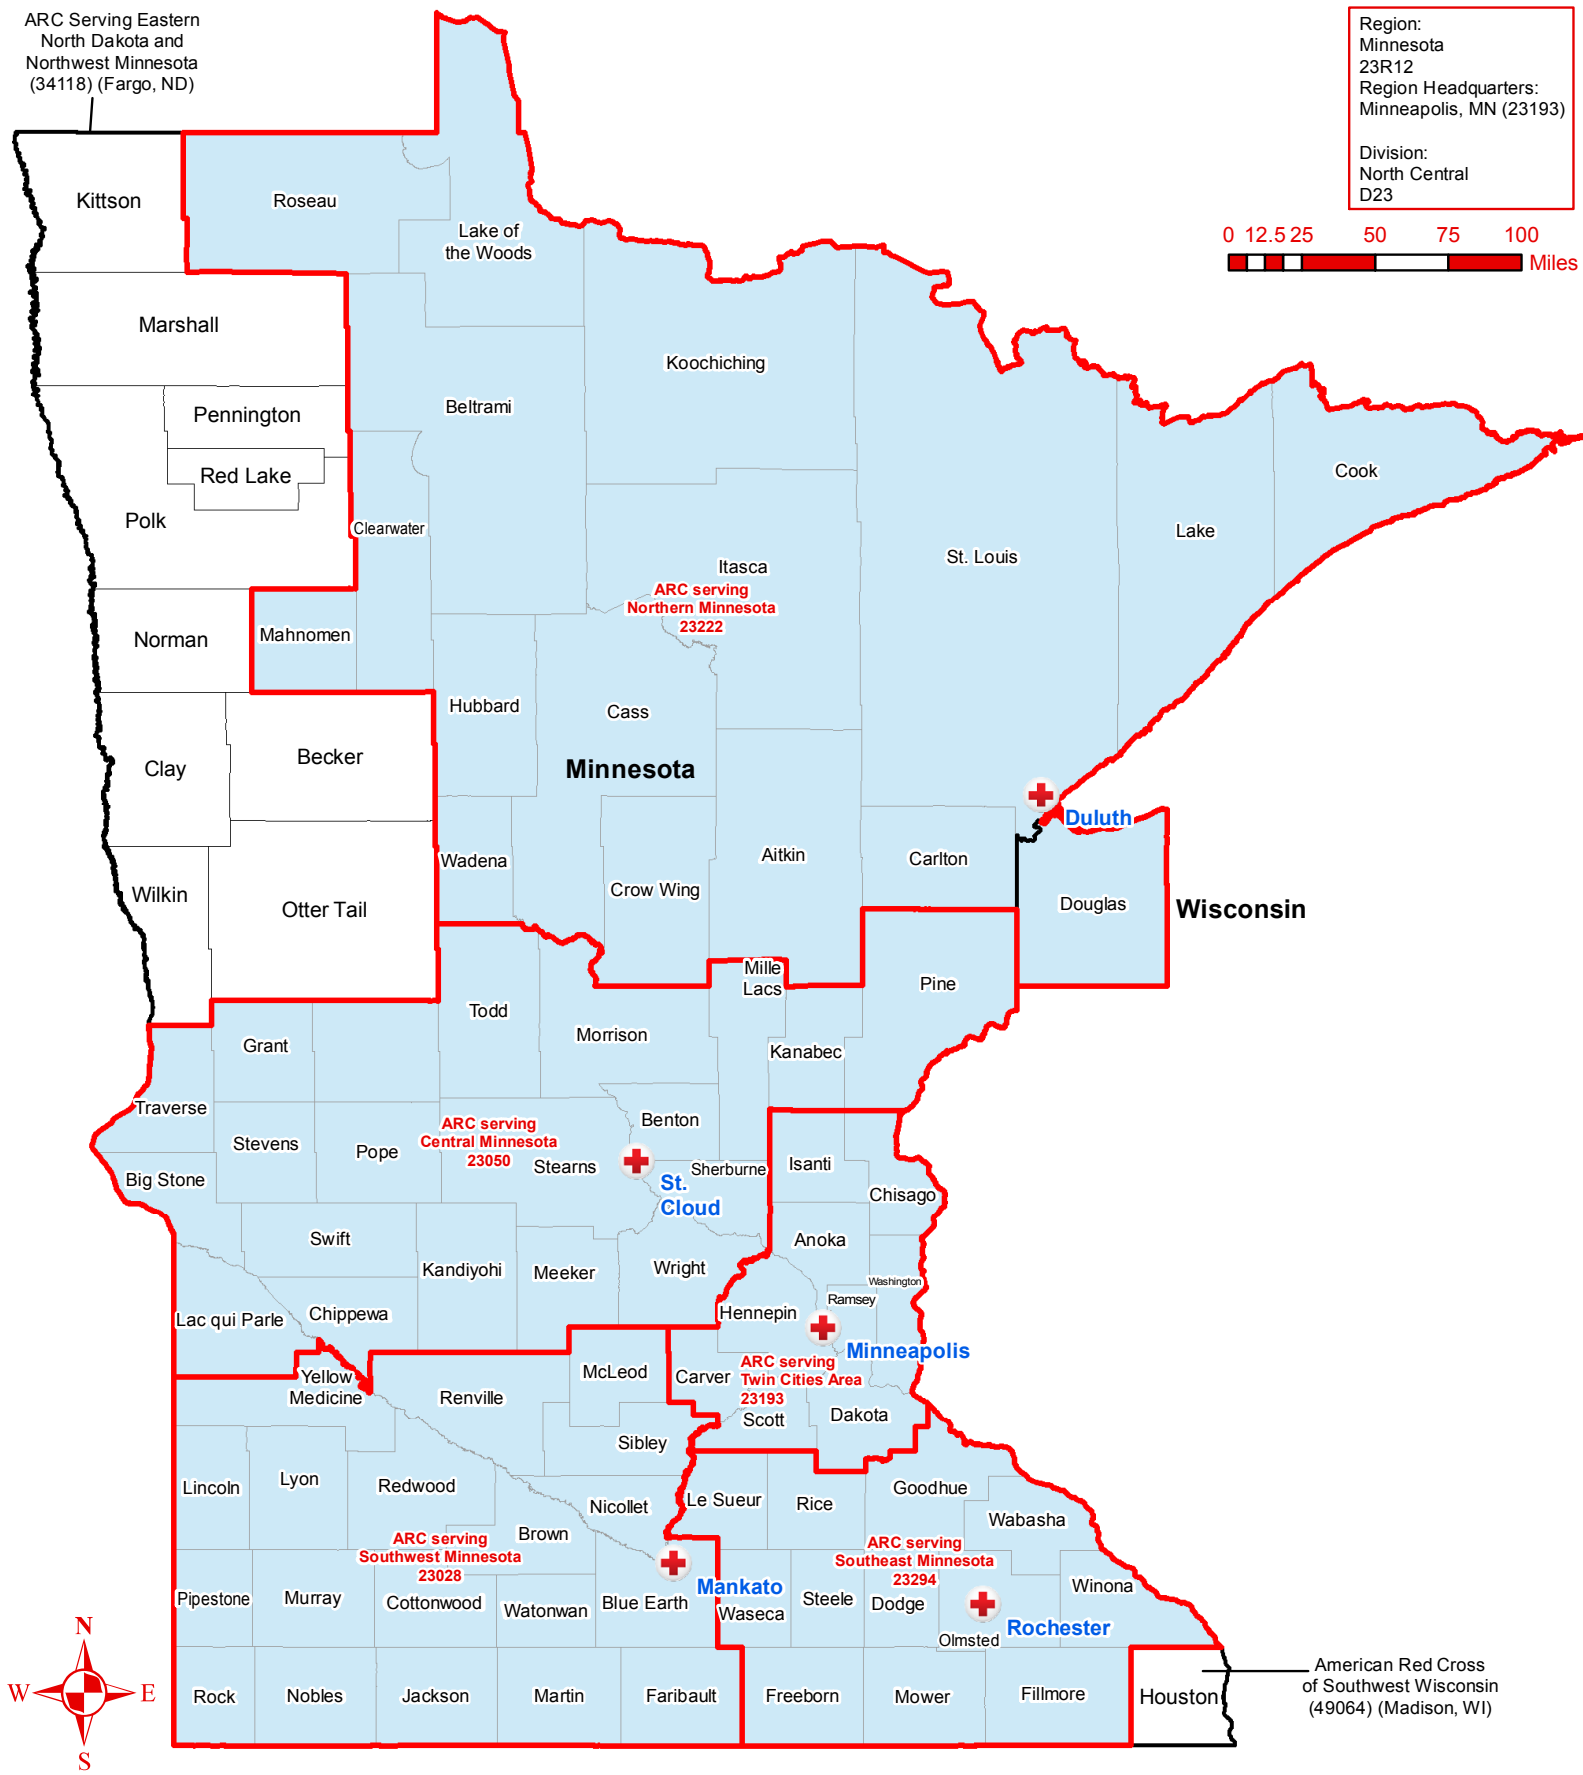

ARC Serving Eastern North Dakota and Northwest Minnesota (34118) (Fargo, ND)

Region:  
Minnesota  
23R12  
Region Headquarters:  
Minneapolis, MN (23193)  
  
Division:  
North Central  
D23

American Red Cross of Southwest Wisconsin (49064) (Madison, WI)

# Minnesota Region

Chapter Boundaries & Regions by County

-  Chapter Headquarters
-  Chapter Name Labels
-  States
-  Minnesota Region

Geospatial Technology  
Map Updated:  
March 2018  
Red Cross Geography  
as of March 2018  
Source:  
ARC Humanitarian Services  
Operations  
