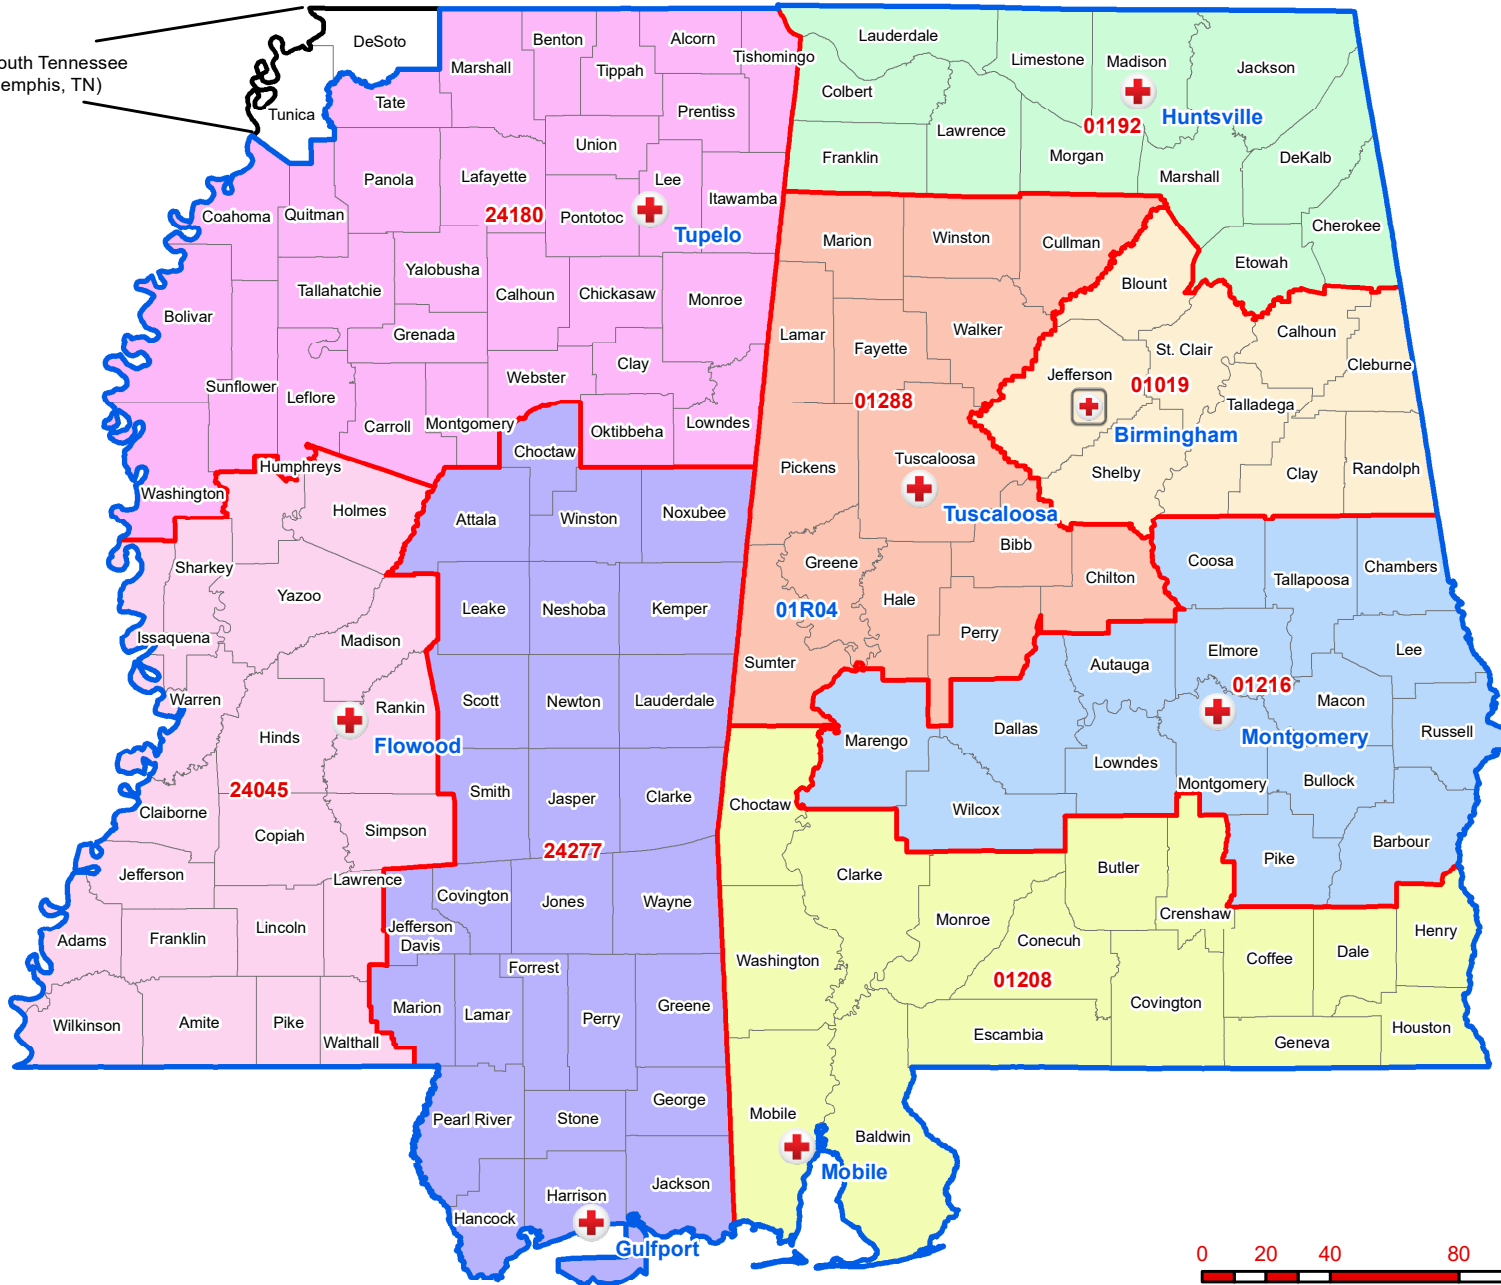

ARC of Mid-South Tennessee
(42264) (Memphis, TN)

Region:
Alabama and Mississippi
01R04
Region Headquarters:
Birmingham, AL (01019)
Division:
Southeast and Caribbean
D25

AL & MS Region

Chapters by County

- Legend**
- Chapter Headquarters
 - Region Headquarters
 - Region Boundaries
 - Chapter Boundaries
 - State Boundaries
- Chapter**
- ARC of North Mississippi
 - ARC of Southeast Mississippi
 - ARC of Southwest Mississippi
 - ARC serving North Alabama
 - ARC serving Central West Alabama
 - ARC serving Mid Alabama
 - ARC serving Central East Alabama
 - ARC serving South Alabama

Geospatial Technology
Map Created:
June 2020
Red Cross Geography
as of July 2020
Source:
ARC Humanitarian Services
Operations