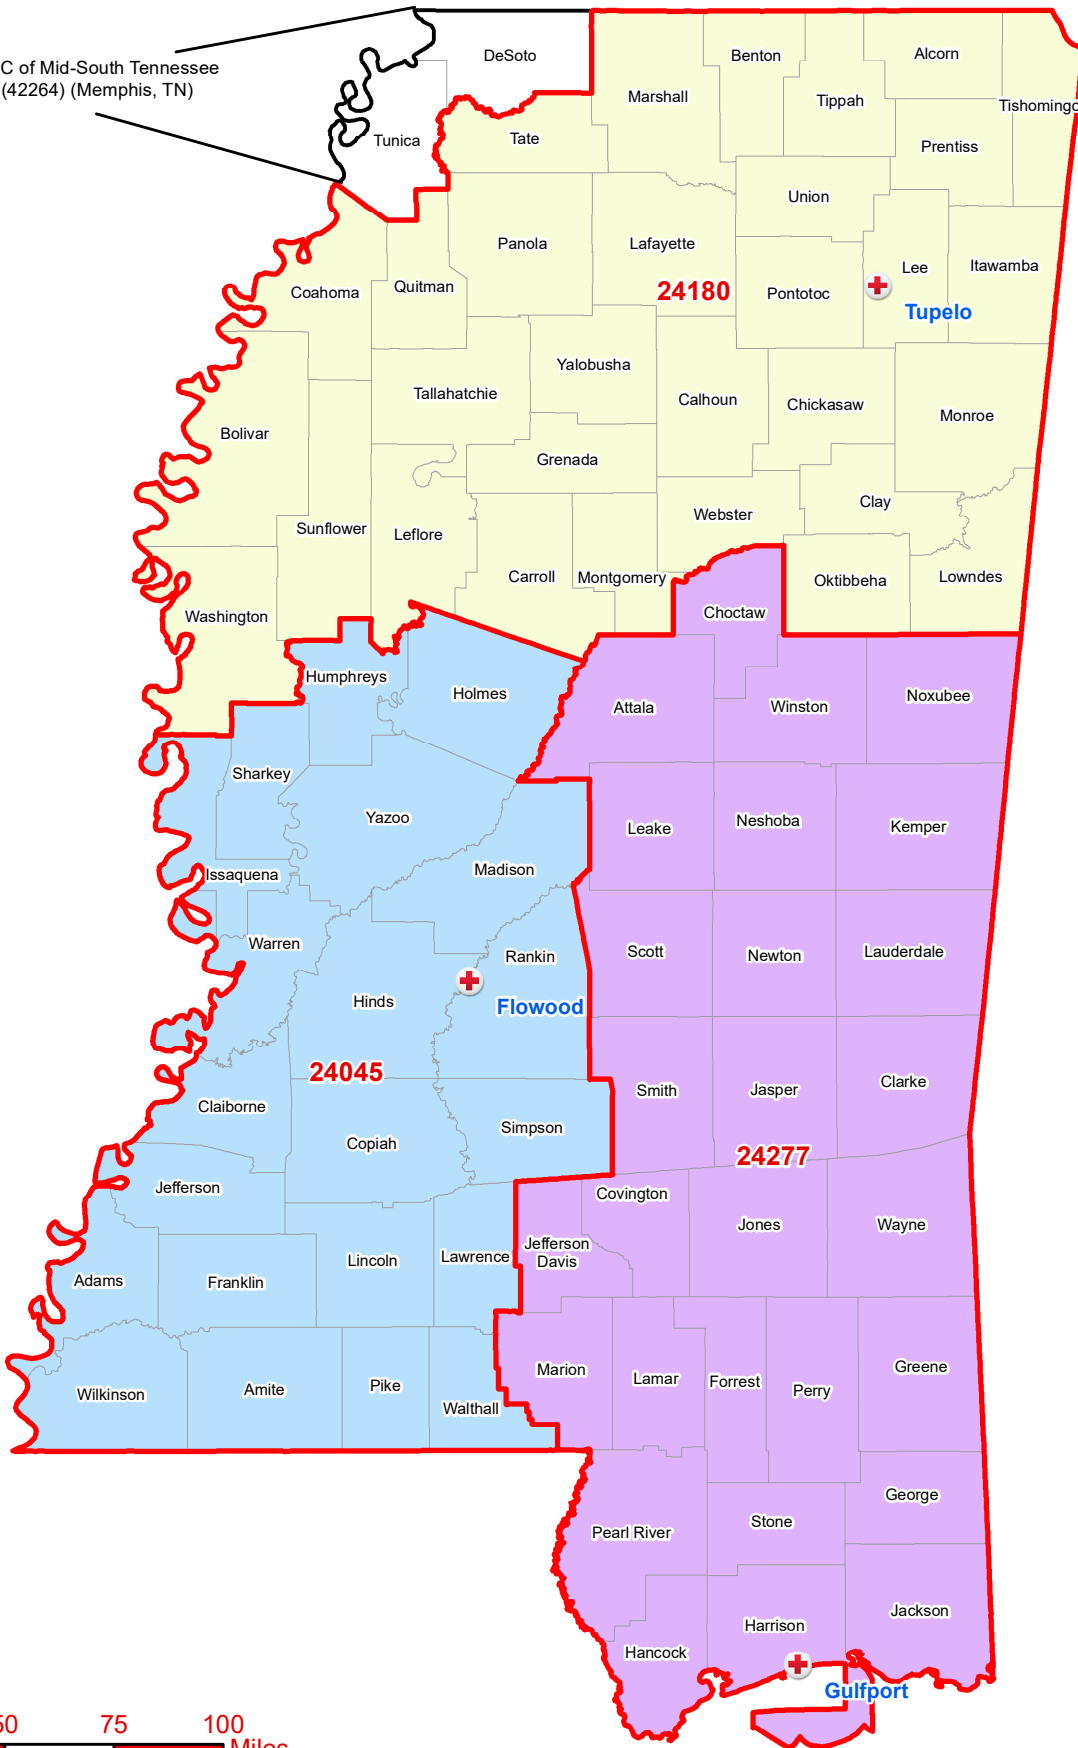

ARC of Mid-South Tennessee
(42264) (Memphis, TN)

Region:
Alabama and Mississippi
01R04
Region Headquarters:
Birmingham, AL (01019)
Division:
Southeast and Caribbean
D25

Mississippi

Chapters by County

Legend

- Chapter Headquarters
- Chapter Boundaries
- State Boundaries
- ARC of North Mississippi
- ARC of Southeast Mississippi
- ARC of Southwest Mississippi

Geospatial Technology

Map Created:
June 2020

Red Cross Geography
as of July 2020