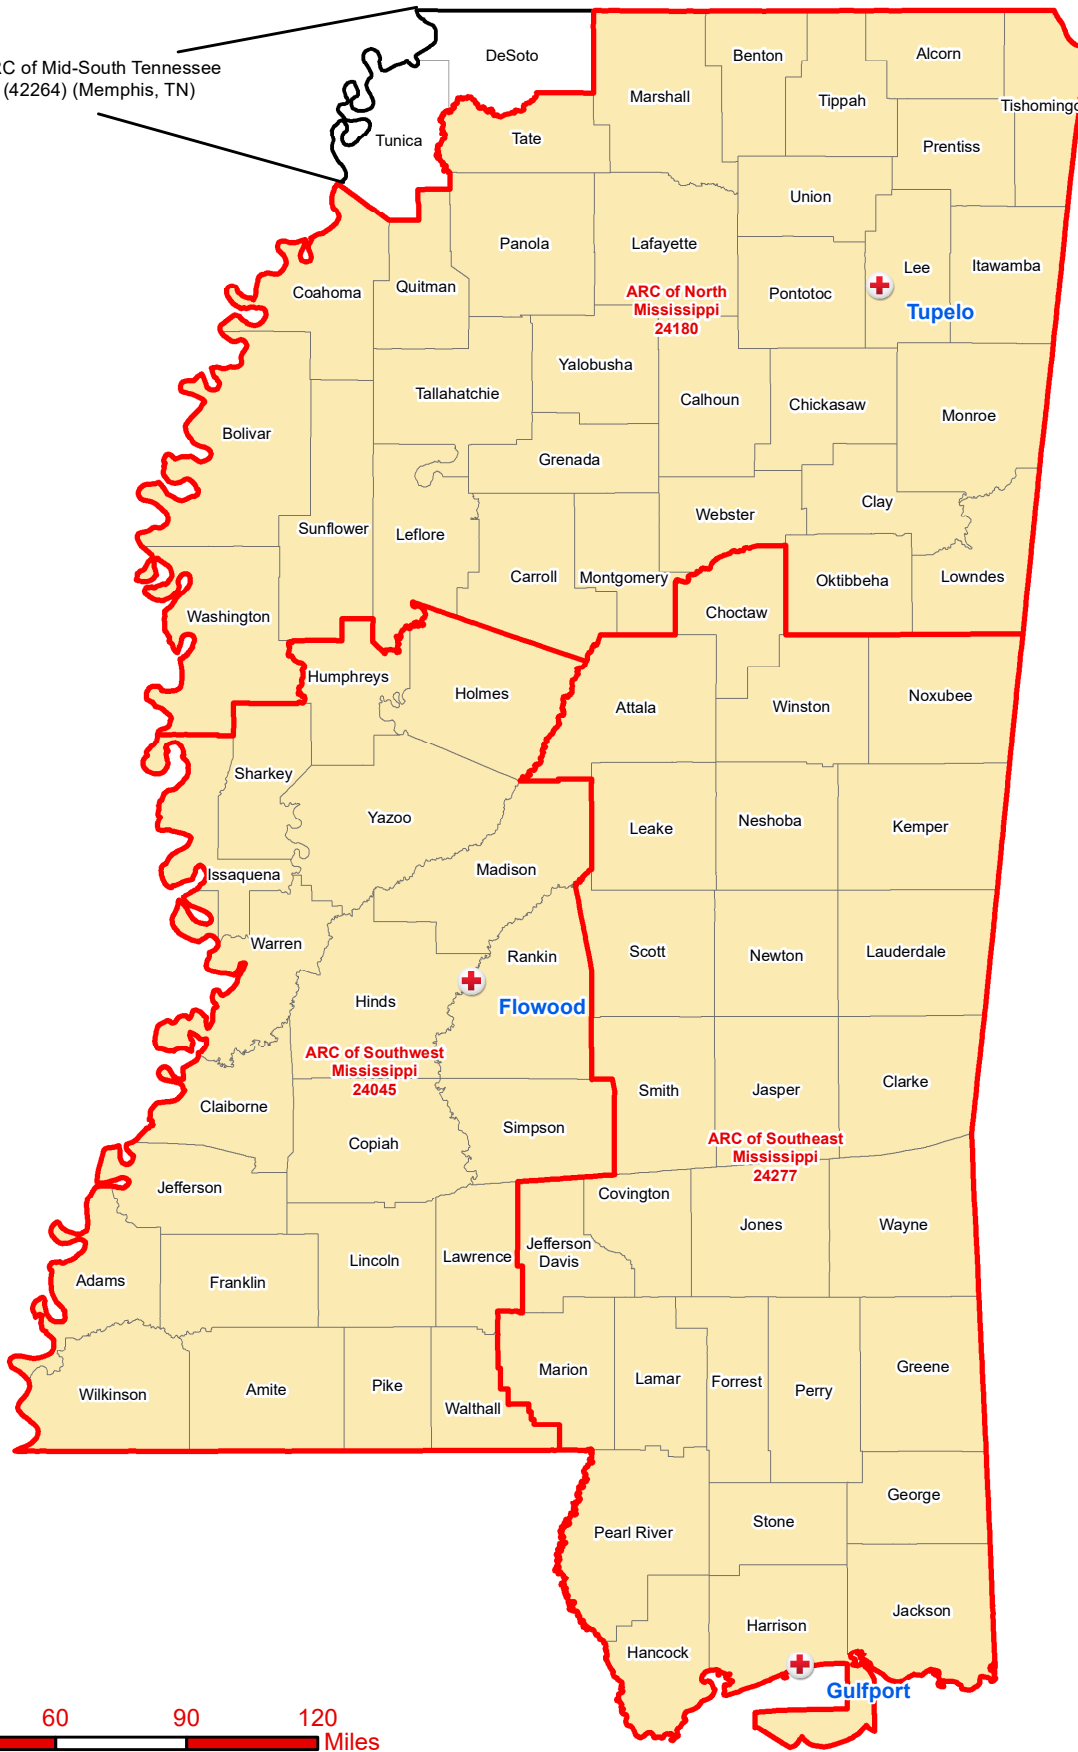

ARC of Mid-South Tennessee
(42264) (Memphis, TN)

Region:
Alabama and Mississippi
01R04
Region Headquarters:
Birmingham, AL (01019)

Division:
Southeast and Caribbean
D25

Mississippi

Chapter Boundaries

Legend

Chapter Headquarters

Chapter Boundaries

States

Counties

Geospatial Technology

Map Created:
June 2020

Red Cross Geography
as of July 2020

Source: