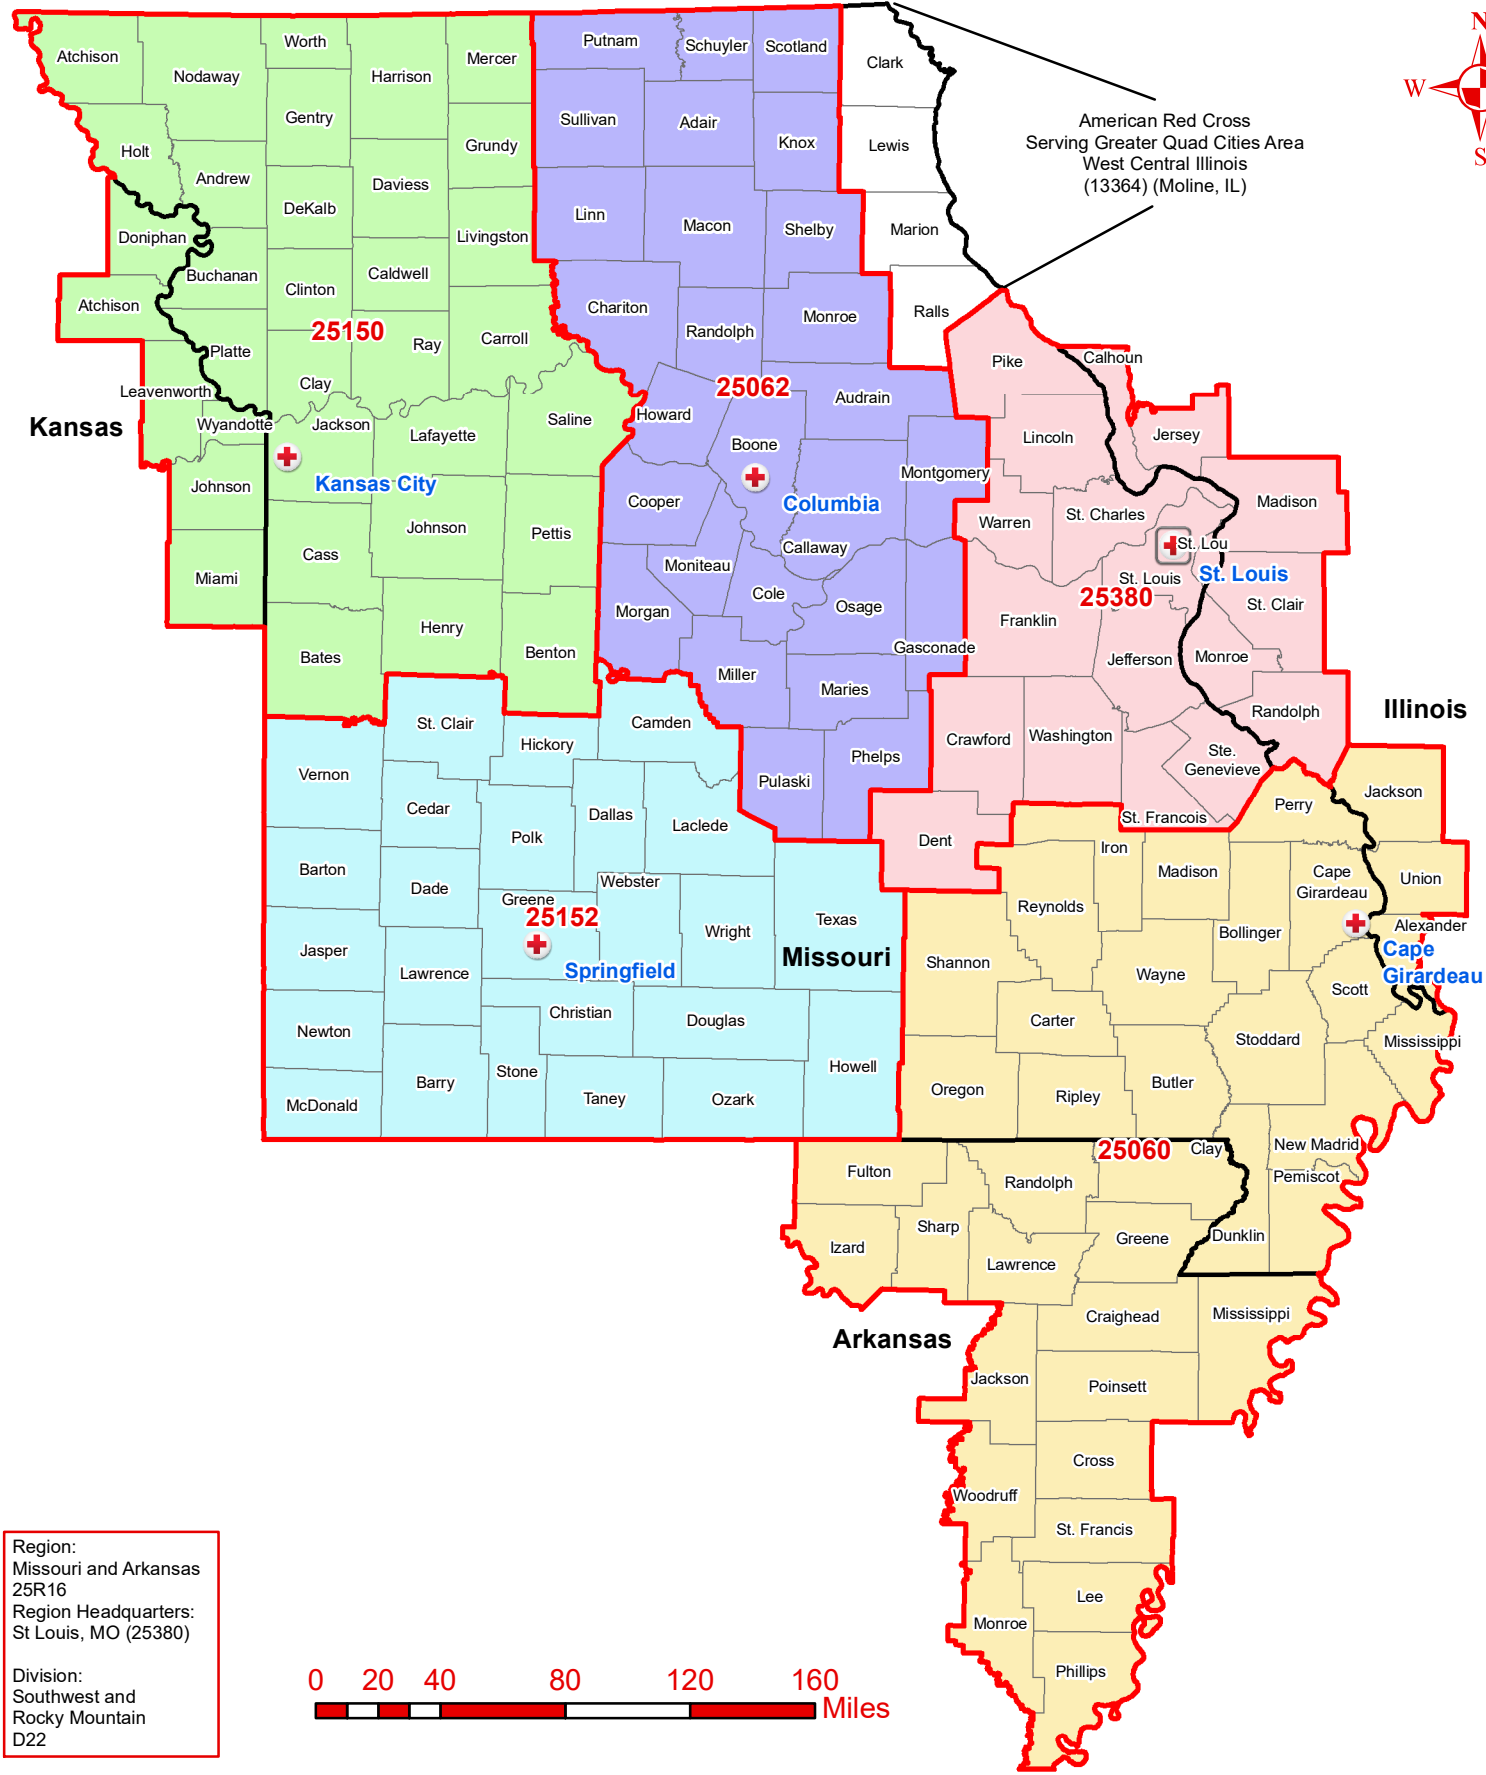

American Red Cross
Serving Greater Quad Cities Area
West Central Illinois
(13364) (Moline, IL)

Region:
Missouri and Arkansas
25R16
Region Headquarters:
St Louis, MO (25380)

Division:
Southwest and
Rocky Mountain
D22

Missouri

Chapters by County

- Chapter HQ
- Region HQ
- Chapter Boundaries
- State Boundaries

- ### Chapter
- ARC of Central and Northern Missouri (25062)
 - ARC of Greater Kansas City and Northwest Missouri (25150)
 - ARC of Greater St Louis (25380)
 - ARC of Southeast Missouri and Northeast Arkansas (25060)
 - ARC of Southern Missouri (25152)

Geospatial Technology

Map Updated:
July 2023

Red Cross Geography
as of July 2023

Source:

ARC Humanitarian Services
Operations