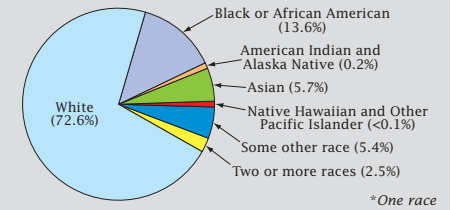

Census 2000: New Jersey Profile

Population Density by Census Tract

State Race* Breakdown

Hispanic or Latino (of any race) makes up **13.3%** of the state population.

Population by Sex and Age

Housing Tenure