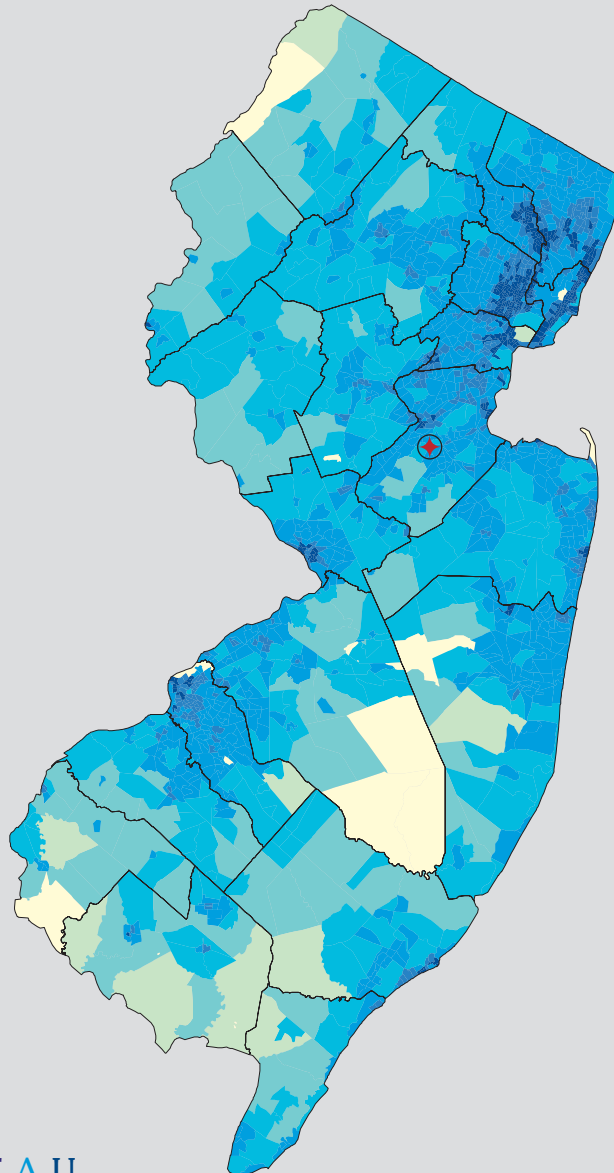

Census 2000: New Jersey Profile

Population Density by Census Tract

State Race* Breakdown

Hispanic or Latino (of any race) makes up **13.3%** of the state population.

Population by Sex and Age

Housing Tenure

Population Per Square Mile by Census Tract

U.S. CENSUS BUREAU

Helping You Make Informed Decisions • 1902-2002