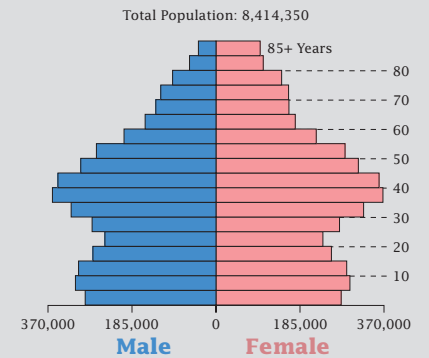

Census 2000: New Jersey Profile

Population Density by Census Tract

State Race* Breakdown

Hispanic or Latino (of any race) makes up **13.3%** of the state population.

Population by Sex and Age

Housing Tenure

Population Per Square Mile by Census Tract

U.S. CENSUS BUREAU

Helping You Make Informed Decisions • 1902-2002