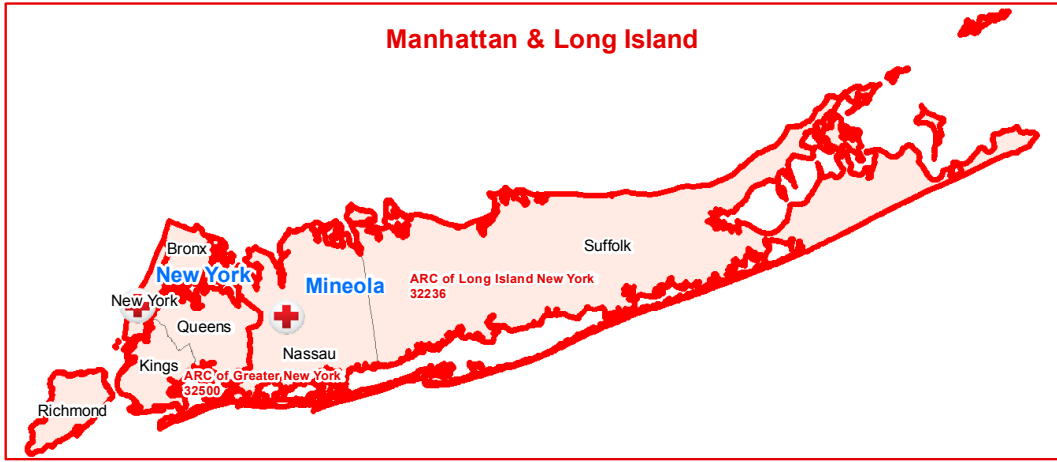

# Manhattan & Long Island

Region:  
 Eastern New York - 32R04  
 Region Headquarters:  
 Albany, NY (32004)  
 Western and Central New York - 32R20  
 Region Headquarters:  
 Syracuse, NY (32400)  
 Greater New York - 32R16  
 Region Headquarters:  
 New York, NY (32500)

Division:  
 Northeast  
 D27

See Inset Map  
 above for Manhattan  
 and Long Island