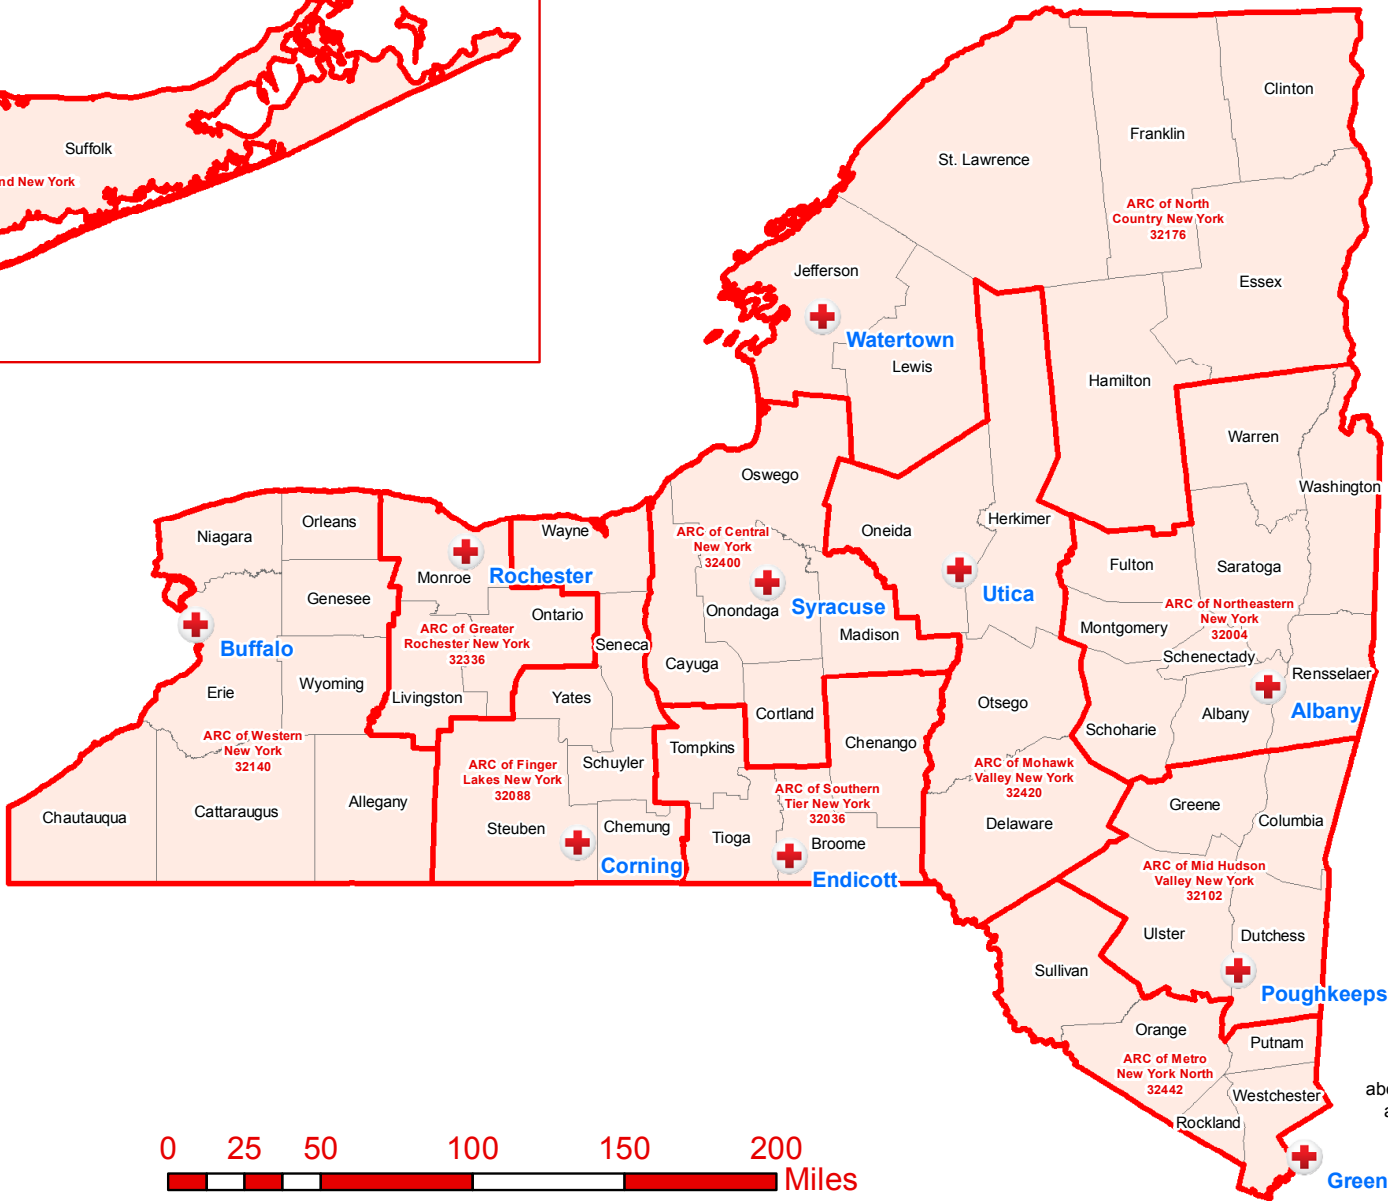

# Manhattan & Long Island

Region:  
 Eastern New York - 32R04  
 Region Headquarters:  
 Albany, NY (32004)  
 Western and Central New York - 32R20  
 Region Headquarters:  
 Syracuse, NY (32400)  
 Greater New York - 32R16  
 Region Headquarters:  
 New York, NY (32500)

Division:  
 Northeast  
 D27

See Inset Map  
 above for Manhattan  
 and Long Island

## New York Chapter Boundaries

-  Chapter Headquarters
-  Chapter Boundaries
-  Counties

Geospatial Technology  
 Map Created:  
 March 2018  
 Red Cross Geography  
 as of March 2018  
 Source:  
 ARC Humanitarian Services  
 Operations  
