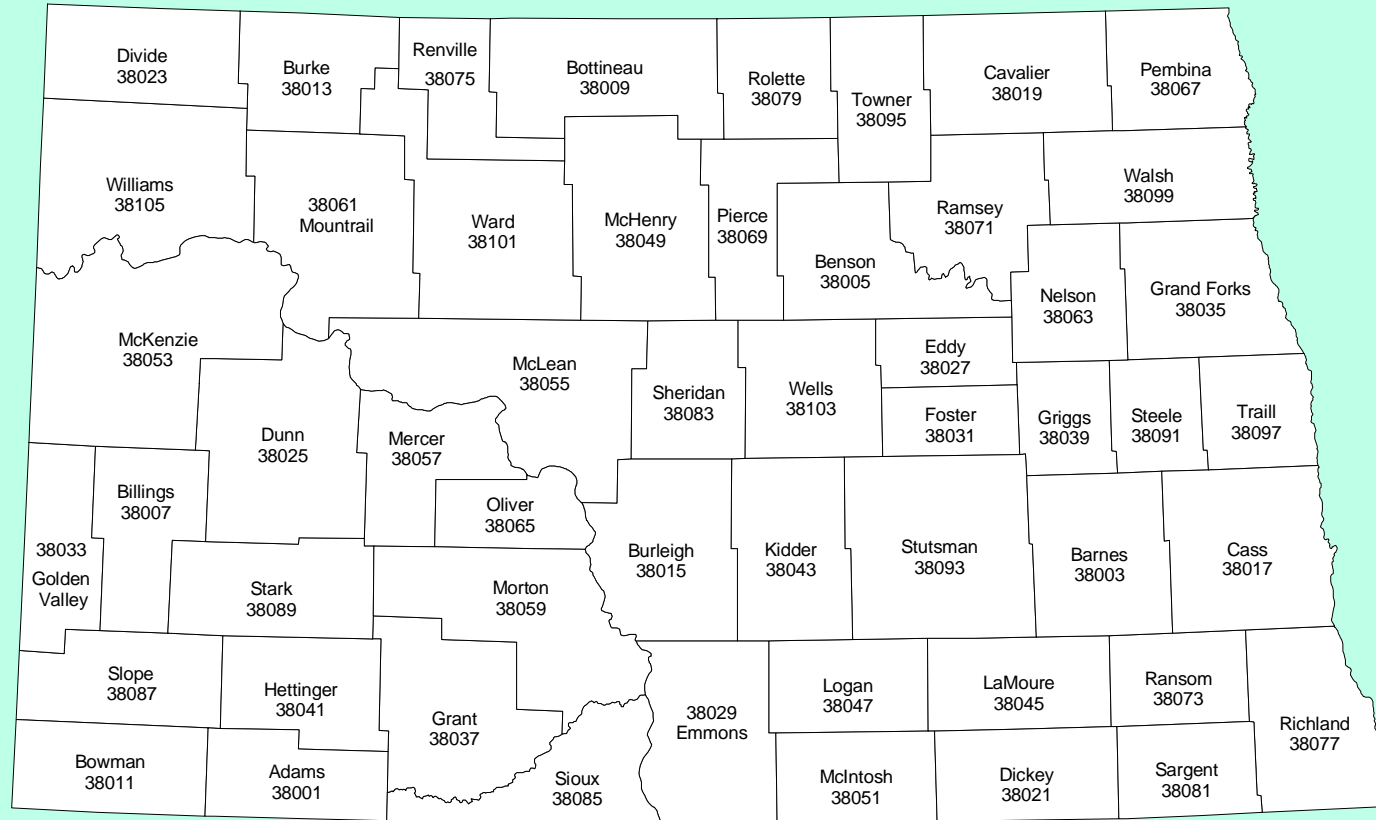

NORTH DAKOTA

COUNTIES and FIPS CODES

NATIONAL WEATHER SERVICE
CENTRAL REGION