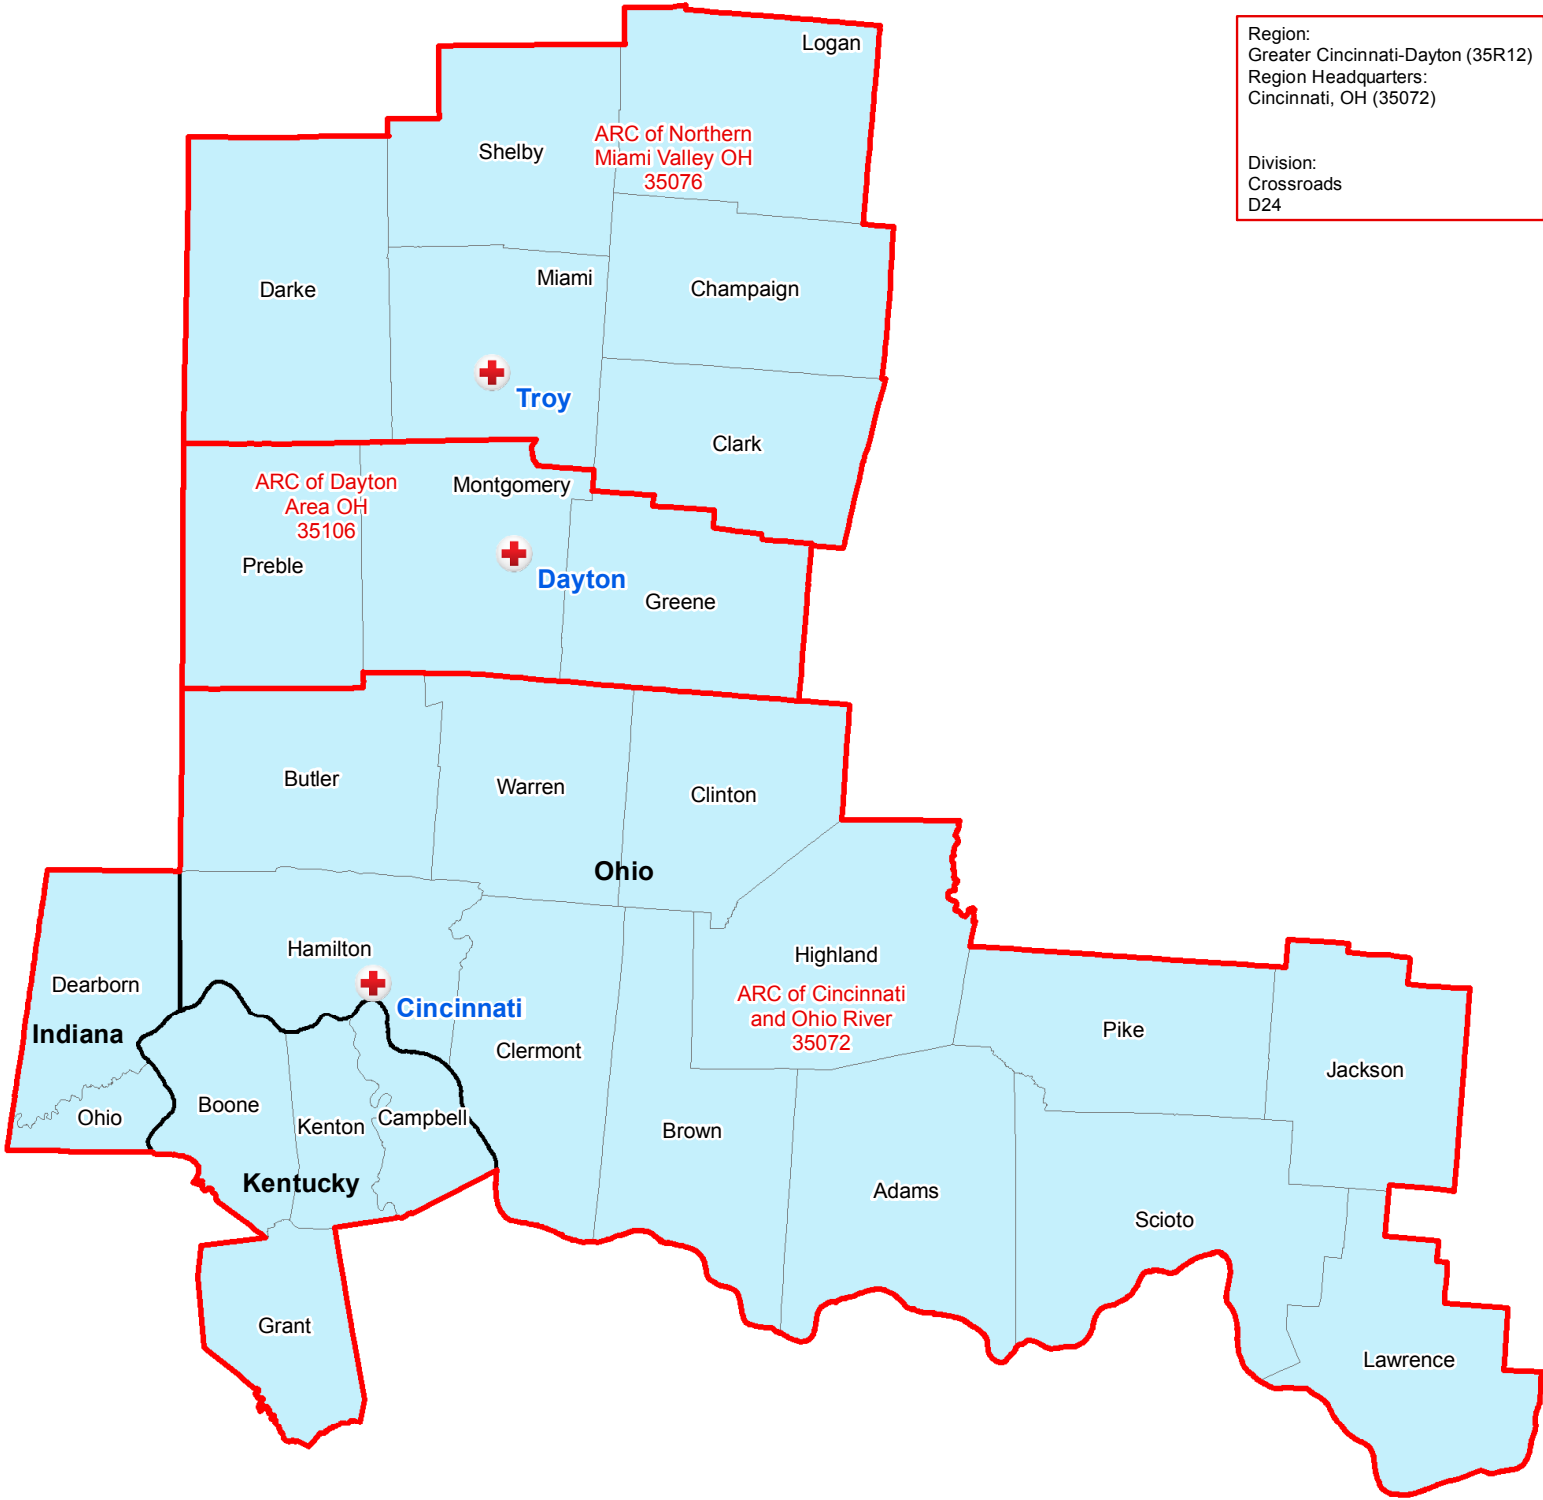

Region:
Greater Cincinnati-Dayton (35R12)
Region Headquarters:
Cincinnati, OH (35072)

Division:
Crossroads
D24

Greater Cincinnati-Dayton Region

Chapter Boundaries & Regions by County

Legend

-  Chapter Headquarters
-  Chapter Boundaries
-  States
-  Region

Geospatial Technology

Map Updated:
April 2018

Red Cross Geography
as of March 2018

Source:
ARC Humanitarian Services
Operations