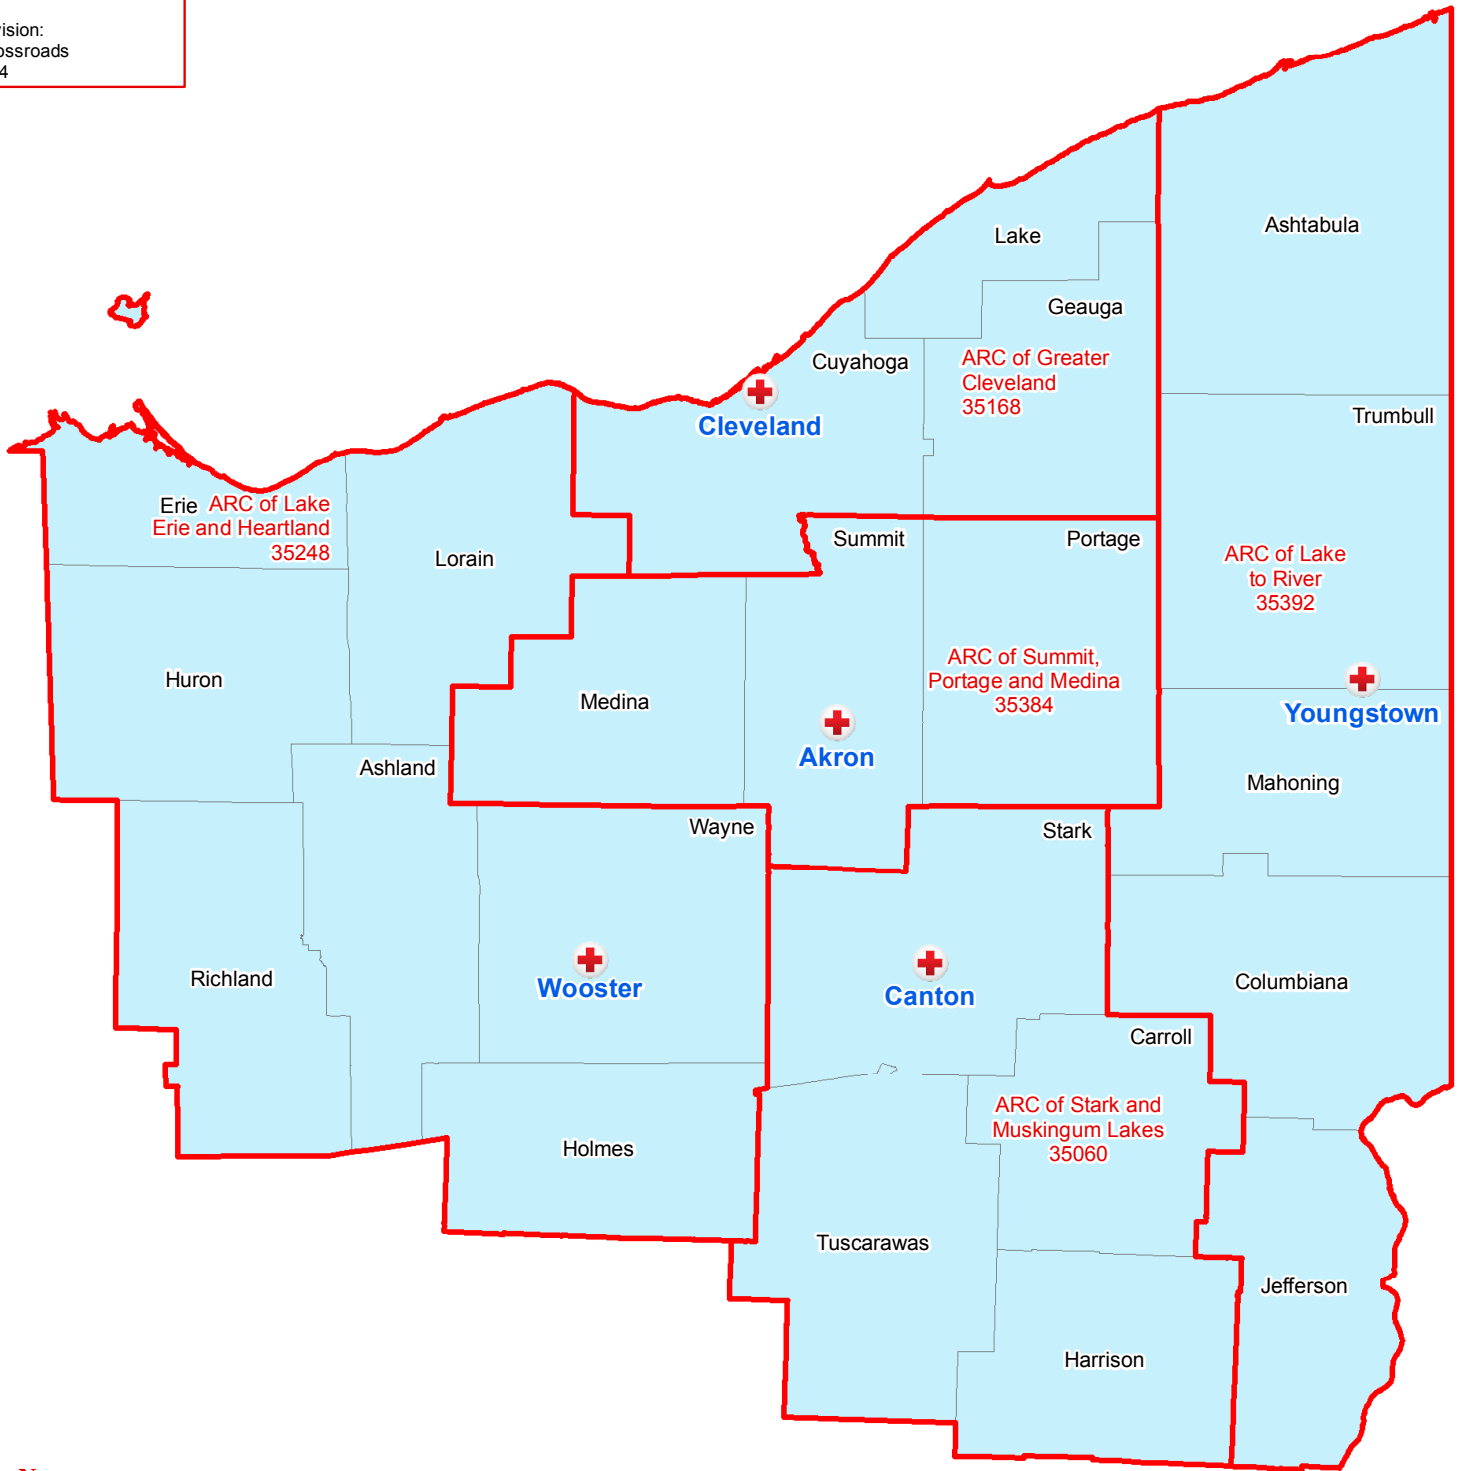

Region:
 Northeast Ohio (35R16)
 Region Headquarters:
 Cleveland, OH (35168)

Division:
 Crossroads
 D24

Northeast Ohio Region

Chapter Boundaries & Regions by County

Legend

-  Chapter Headquarters
-  Chapter Boundaries
-  Region

Geospatial Technology

Map Updated:
 April 2018

Red Cross Geography
 as of March 2018

Source:
 ARC Humanitarian Services
 Operations
