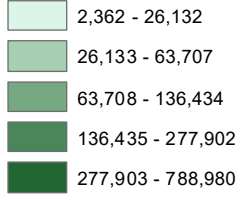

Region:
Oklahoma
36R04
Region Headquarters:
Oklahoma City, OK (36232)

Division:
Southwest and Rocky Mountain
D22

Oklahoma Demographics

Legend

Chapter Boundaries

Population by County

Diversity Breakdown

Geospatial Technology