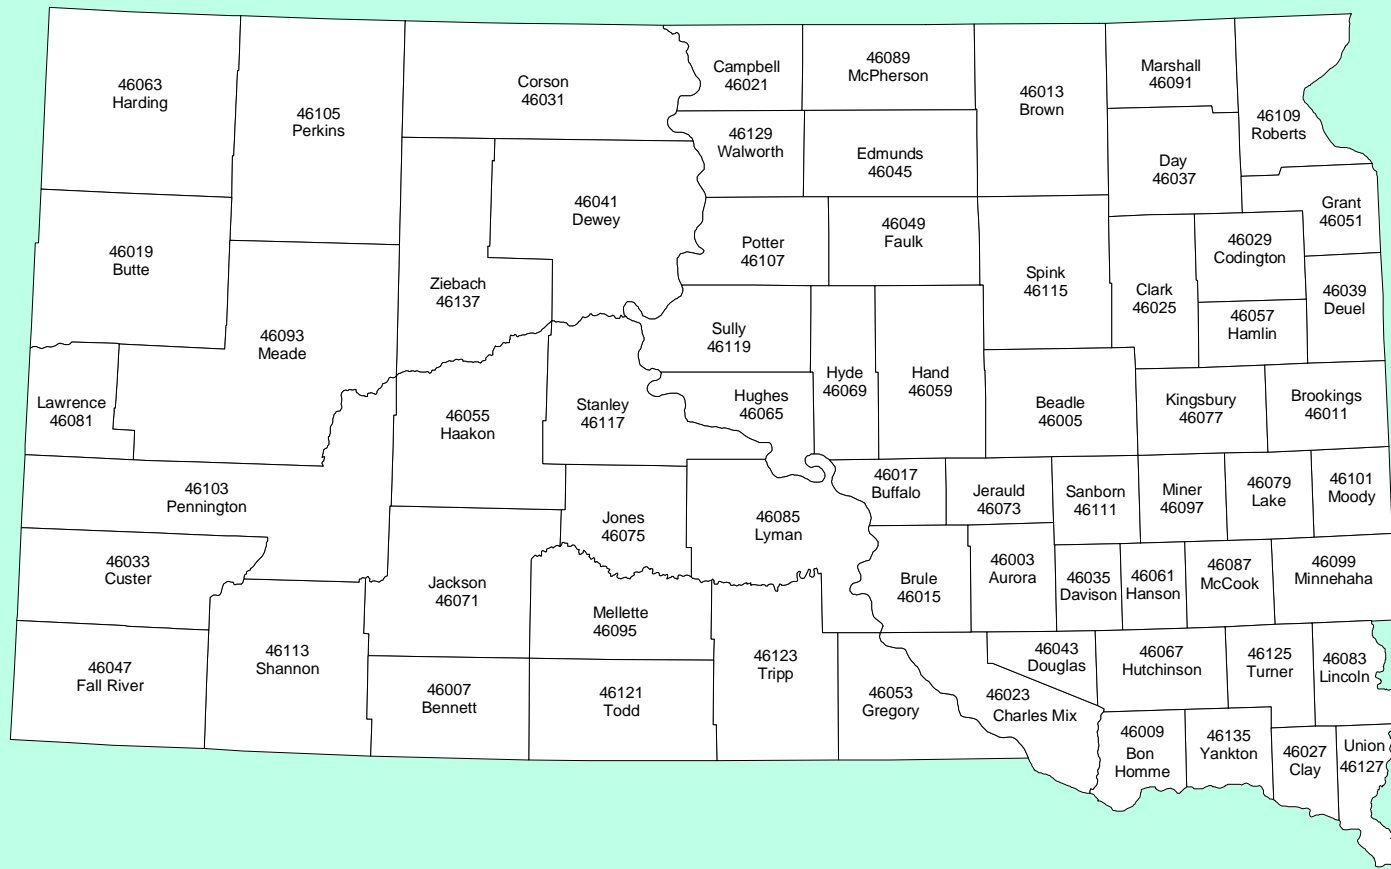

SOUTH DAKOTA

COUNTIES and FIPS CODES

NATIONAL WEATHER SERVICE
CENTRAL REGION