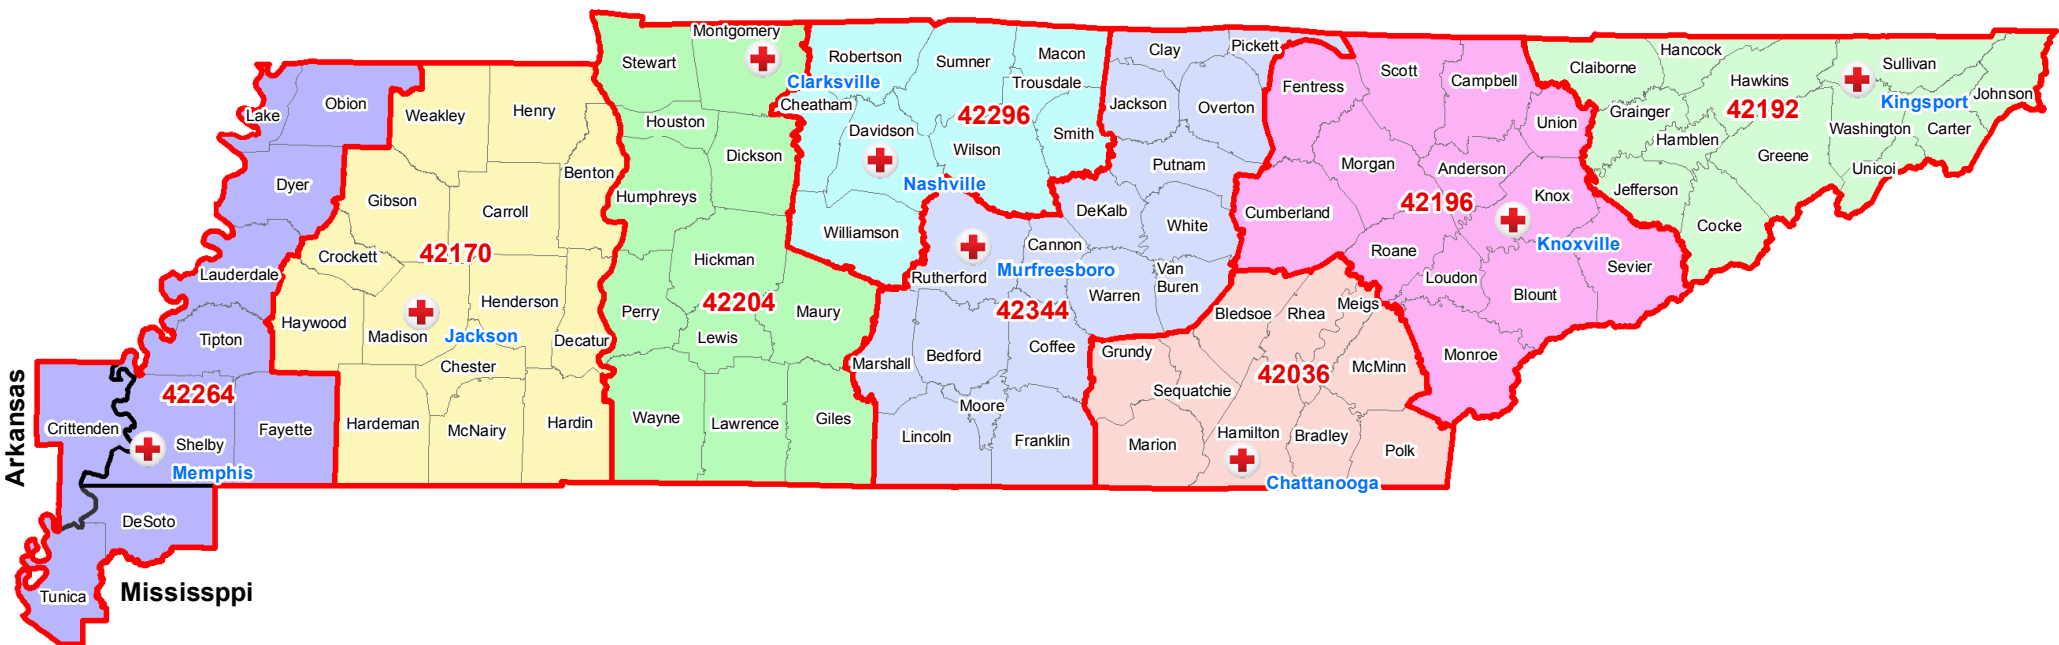

Tennessee

Region:
Tennessee (42R20)
Region Headquarters:
Nashville, TN (42296)

Division:
Mid-Atlantic
D26

Tennessee Chapters by County

- Legend**
- Chapter Headquarters
 - Chapter Boundaries
 - States
- Chapter**
- ARC Heart of Tennessee
 - ARC of East Tennessee
 - ARC of Mid-South Tennessee
 - ARC of Mid-West Tennessee
 - ARC of Nashville Area
 - ARC of Tennessee River
 - ARC of Northeast Tennessee
 - ARC of Southeast Tennessee

Geospatial Technology

Map Updated:
March 2018

Red Cross Geography
as of March 2018

Source:
ARC Humanitarian Services
Operations