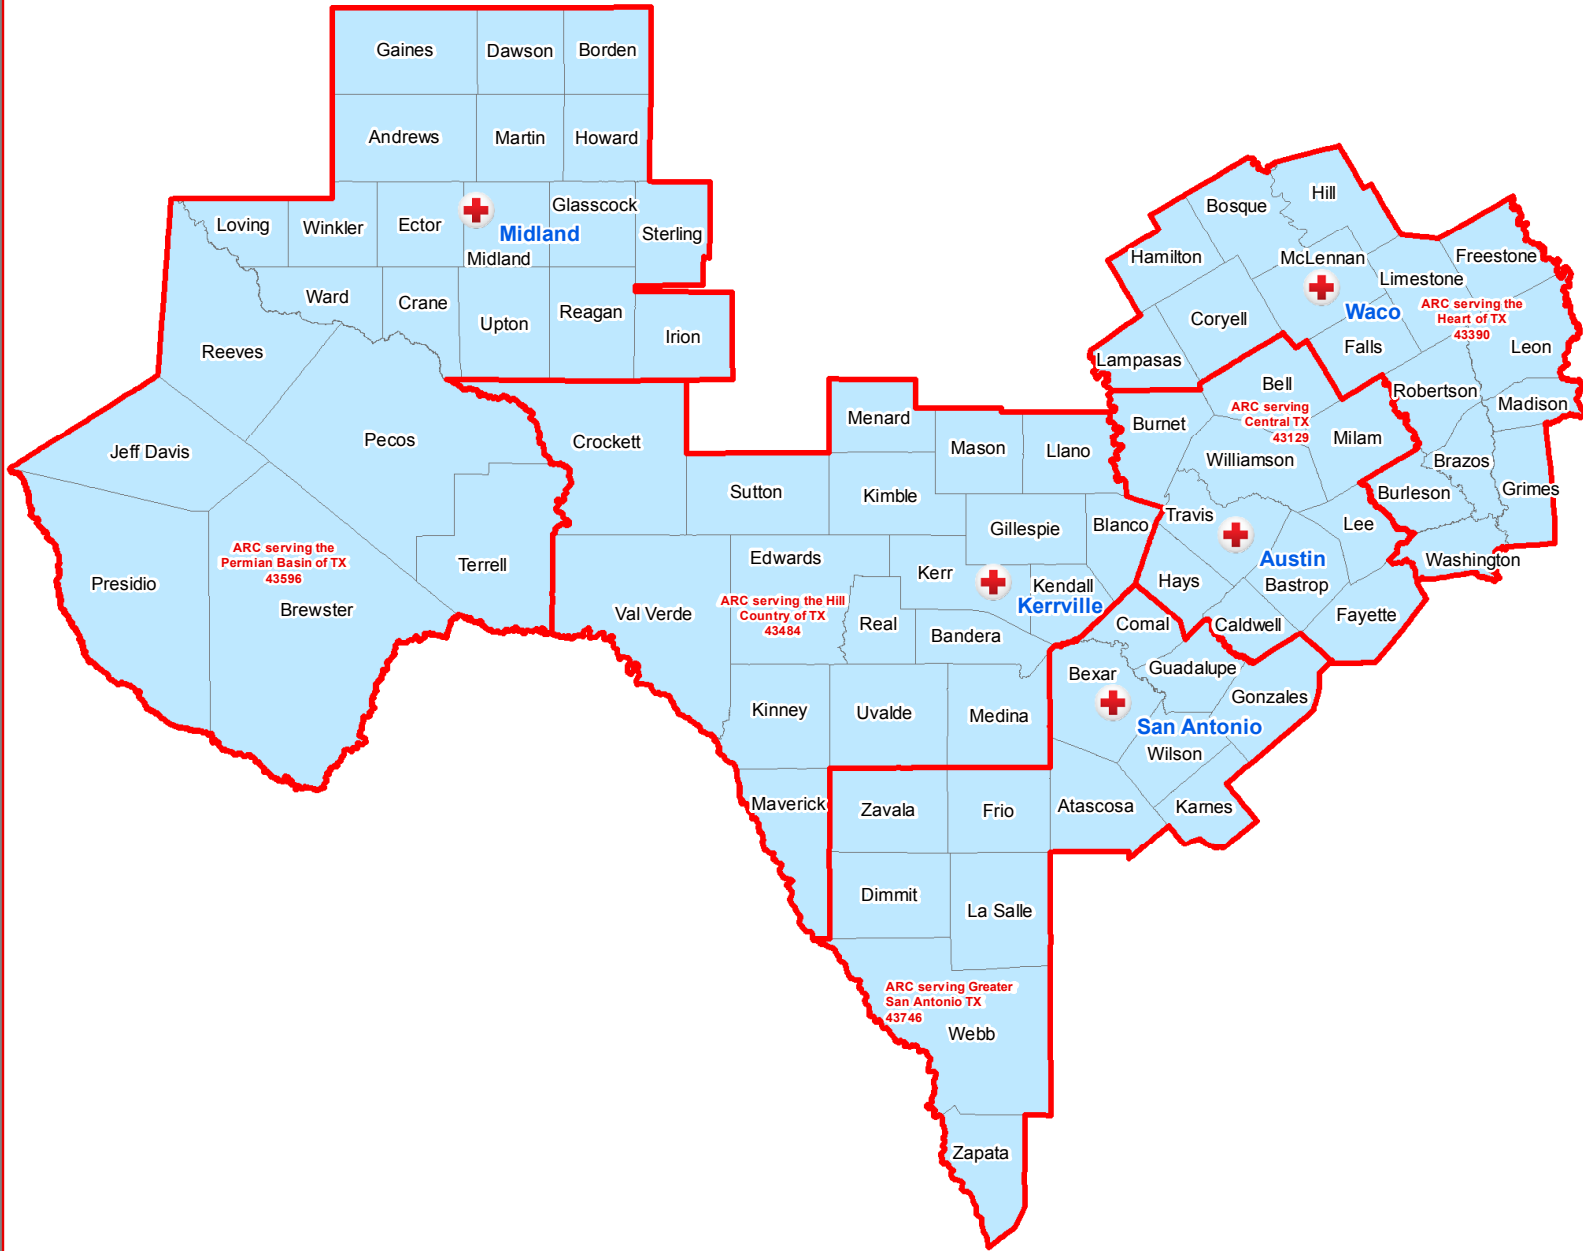

Region:
Central and South Texas (43R08)
Region Headquarters:
Austin, TX (43129)

Division:
Southwest and Rocky Mountain
D22

Central and South Texas Region

Chapter Boundaries & Regions by County

Legend

Chapter Headquarters

Chapter Boundaries

Region

Geospatial Technology

Map Created:
April 2018

Red Cross Geography
as of March 2018

Source:
ARC Humanitarian Services
Operations