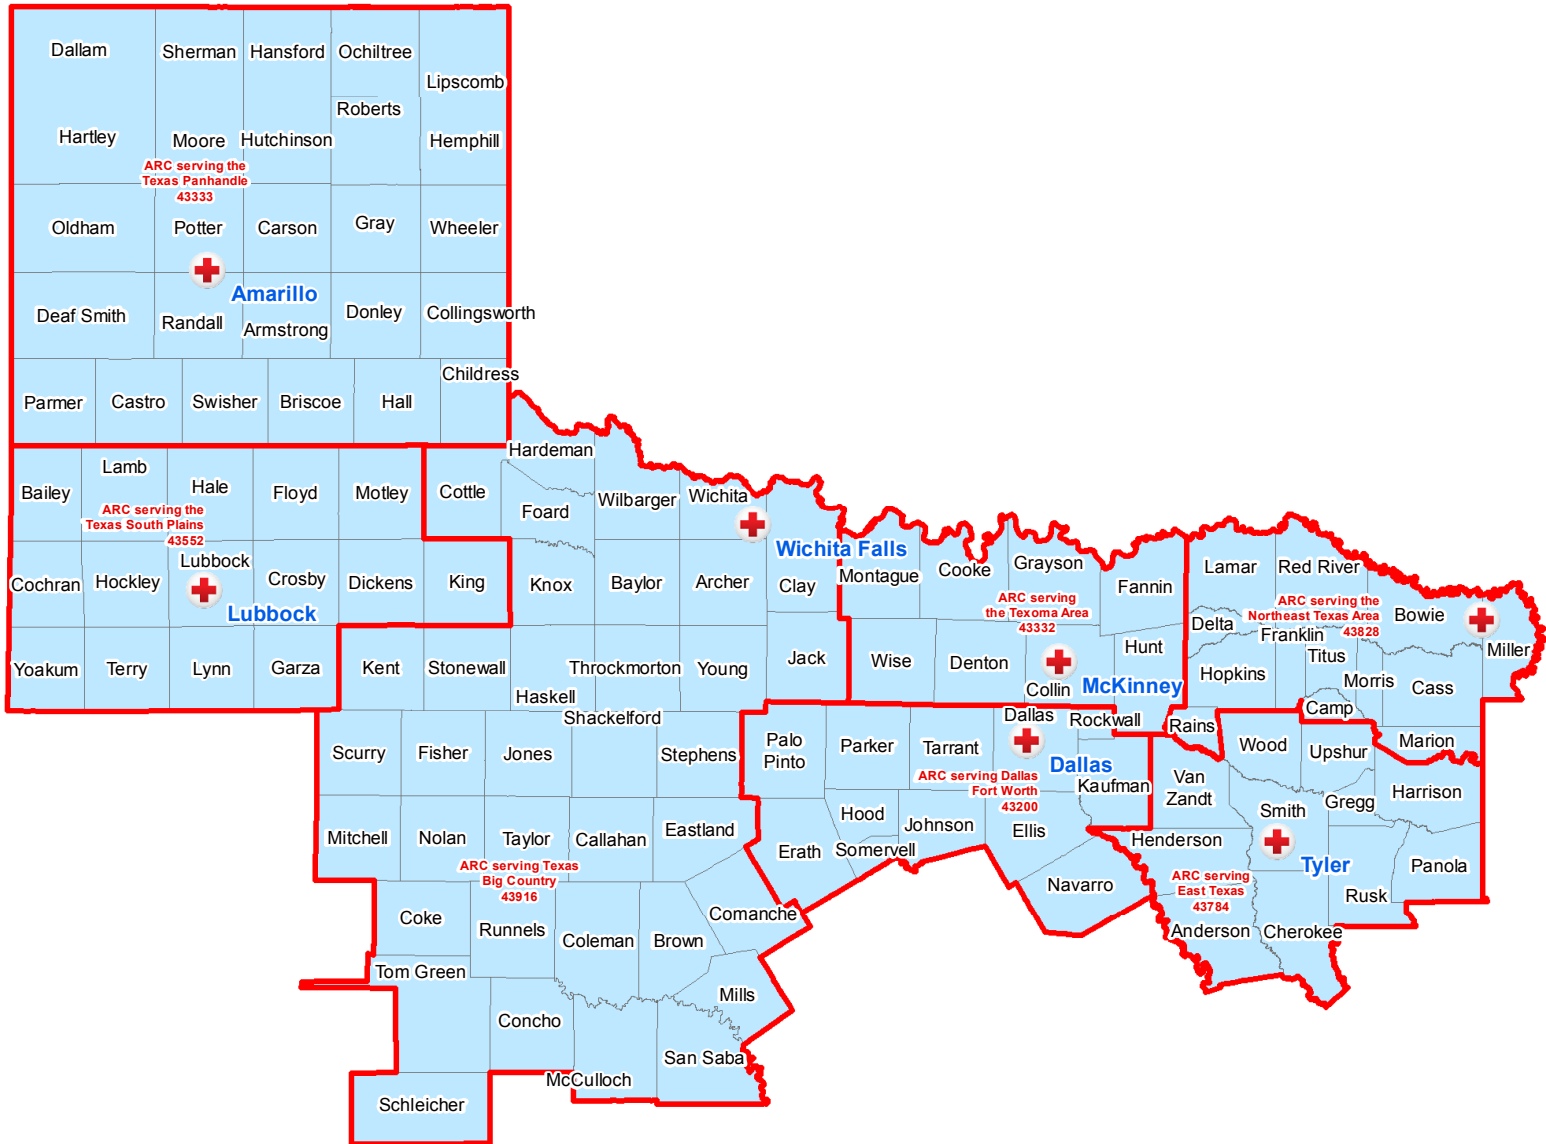

Region:  
 North Texas (43R16)  
 Region Headquarters:  
 Dallas, TX (43200)

Division:  
 Southwest and Rocky Mountain  
 D22

# North Texas Region

Chapter Boundaries &  
 Regions by County

- Legend**
-  Chapter Headquarters
  -  Chapter Boundaries
  -  Region

Geospatial Technology

Map Created:  
 April 2018

Red Cross Geography  
 as of March 2018