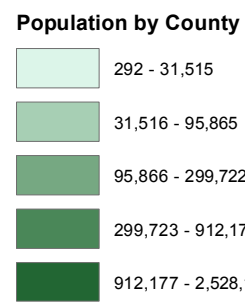

# North Texas Demographics

Chapter Boundaries

**Legend**

\* Number under the county label is the percentage of Hispanic/Latino for that county.

Geospatial Technology  
 Map Created: April 2018  
 Red Cross Geography as of March 2018  
 Source: ARC Humanitarian Services Operations